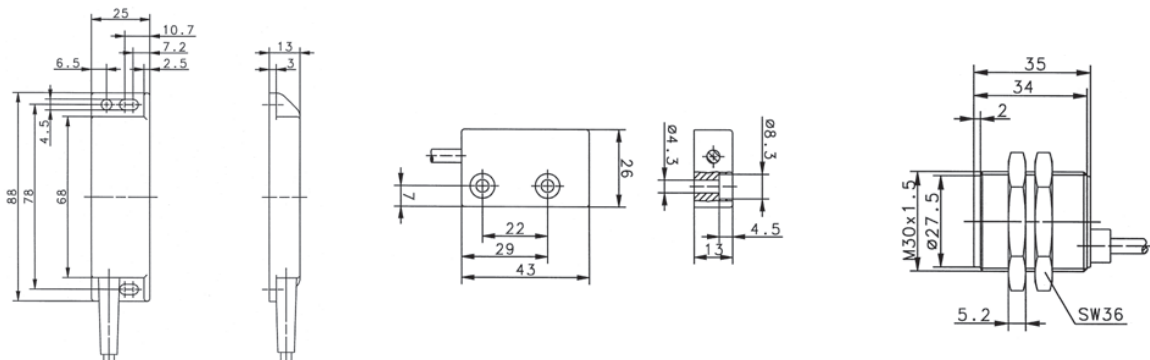

## MAK - Non-Contact Magnetic Switches

Switch		Standard Version		New UL Version	
Standard Version	New UL Version	Standard Version	New UL Version	Standard Version	New UL Version
MAK-4236-3 <b>649.0642.315</b> 3 m PVC cable	MAK-4236-BCD-3 <b>649.0642.315</b> 3 m PVC cable	MAK-5236-3 <b>649.0652.316</b> 3 m PVC cable	MAK-5236-BCD-3 <b>649.0652.327</b> 3 m PVC cable	MAK-5336-3 <b>649.0653.317</b> 3 m PVC cable	MAK-5336-BCD-3 <b>649.0653.323</b> 3 m PVC cable
MAK-4236-6 <b>649.0642.302</b> 6 m PVC cable	MAK-4236-BCD-6 <b>649.0642.319</b> 6 m PVC cable	MAK-5236-6 <b>649.0652.307</b> 6 m PVC cable	MAK-5236-BCD-6 <b>649.0652.328</b> 6 m PVC cable	MAK-5336-6 <b>649.0653.311</b> 6 m PVC cable	MAK-5336-BCD-6 <b>649.0653.324</b> 6 m PVC cable
MAK-4236-9 <b>649.0642.303</b> 9 m PVC cable	MAK-4236-BCD-9 <b>649.0642.320</b> 9 m PVC cable	MAK-5236-9 <b>649.0652.308</b> 9 m PVC cable	MAK-5236-BCD-9 <b>649.0652.329</b> 9 m PVC cable	MAK-5336-9 <b>649.0653.312</b> 9 m PVC cable	MAK-5336-BCD-9 <b>649.0653.325</b> 9 m PVC cable
MAK-4236-STK <b>649.0642.305</b> 4-pin connector	MAK-4236-BCD-M8 <b>649.0642.321</b> 4-pin connector	MAK-5236-STK <b>649.0652.309</b> 4-pin connector	MAK-5236-BCD-M8 <b>649.0652.322</b> 4-pin connector	MAK-5336-STK <b>649.0653.313</b> 4-pin connector	MAK-5336-BCD-M12 <b>649.0653.326</b> 4-pin connector

Drawing dimensions in mm