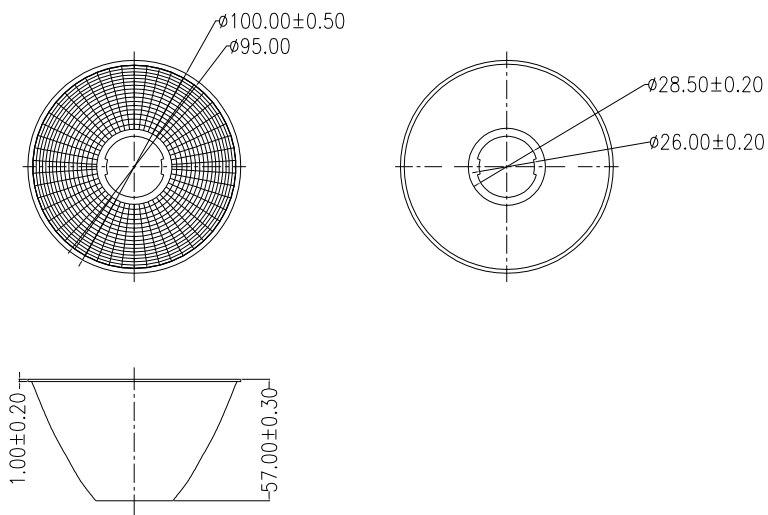

*The Field Angle is the angle between the two directions opposed to each other over the beam axis for which the luminous intensity is 10% that of the maximum luminous intensity.
 *This testing result is obtained through testing the popular rank LED samples which provided by the original manufacturer. Hence, the testing results would be varied as the users choose same LED model but different rank.

LL01CR-BIYxxR49-BIZ120L02

Mechanical Specification

1. Fixing method

 Glue

 Screw

 Tape

 Fixing-ring

 Frame

Note: (1) All dimensions are in mm.
 (2) All tolerance are ± 0.15 mm unless otherwise specified.

2. Reflector dimension

3. Reflector + Lens + Leds assembly instruction

4. Lens dimension

5. View assembly Reflector with LED: