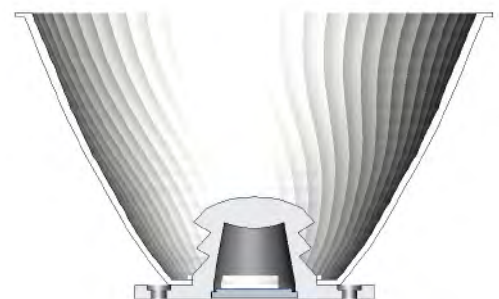

5. View assembly Reflector with LED: