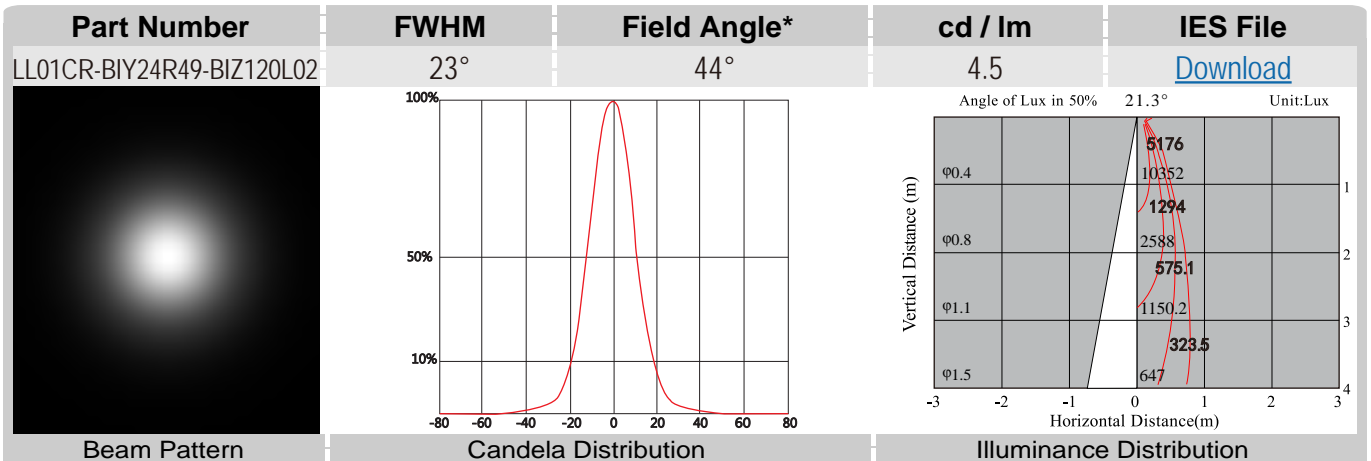

Product Nomenclature

LL01CR - BIYxxR49 - BIZ120L02

LL01CR-BIYxxR49-BIZ120L02 Optical Specifications

CXA1830

Note: (1) All the results of analysis are based on 0 degrees of elevation.
 (2) Tolerance: $\pm 10\%$.
 (3) Led Luminous Flux(lm): 2307($\pm 5\%$).

*The Field Angle is the angle between the two directions opposed to each other over the beam axis for which the luminous intensity is 10% that of the maximum luminous intensity.
 *This testing result is obtained through testing the popular rank LED samples which provided by the original manufacturer. Hence, the testing results would be varied as the users choose same LED model but different rank.