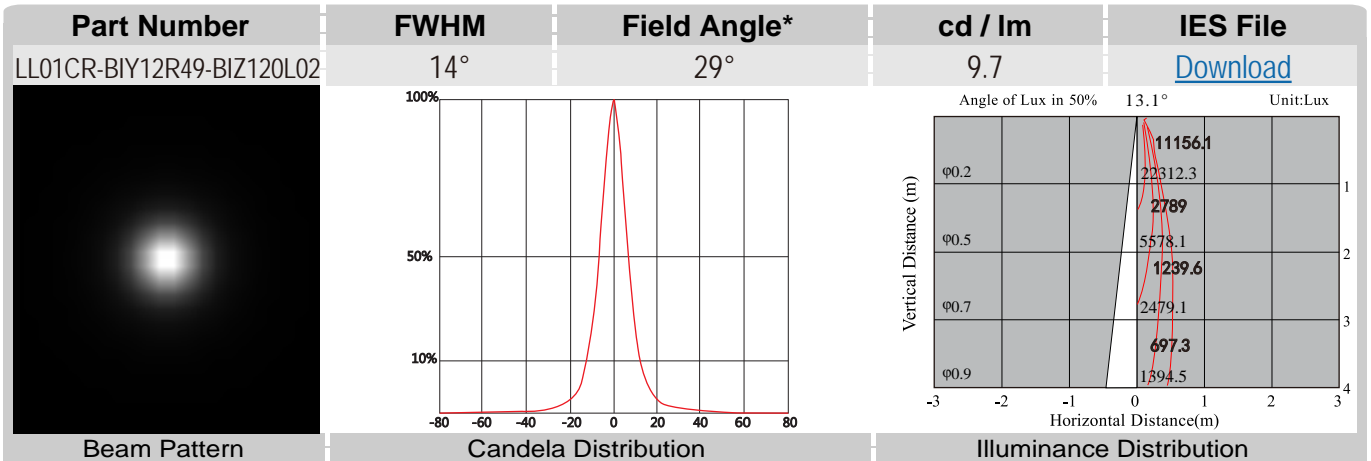

Product Nomenclature

LL01CR - BIYxxR49 - BIZ120L02

LL01CR-BIYxxR49-BIZ120L02 Optical Specifications

CXA1830

Note: (1) All the results of analysis are based on 0 degrees of elevation.
 (2) Tolerance: $\pm 10\%$.
 (3) Led Luminous Flux(lm): 2307($\pm 5\%$).

*The Field Angle is the angle between the two directions opposed to each other over the beam axis for which the luminous intensity is 10% that of the maximum luminous intensity.
 *This testing result is obtained through testing the popular rank LED samples which provided by the original manufacturer. Hence, the testing results would be varied as the users choose same LED model but different rank.