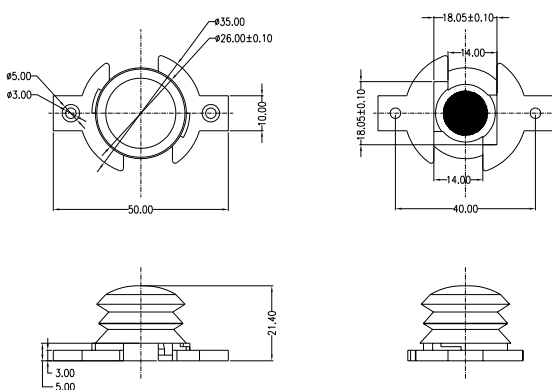

LL01CR-BIYxxR49-BIZ120L02

Mechanical Specification

1. Fixing method

 Glue

 Screw

 Tape

 Fixing-ring

 Frame

Note: (1) All dimensions are in mm.
 (2) All tolerance are ± 0.15 mm unless otherwise specified.

2. Reflector dimension

3. Reflector + Lens + Leds assembly instruction

4. Lens dimension

5. View assembly Reflector with LED: