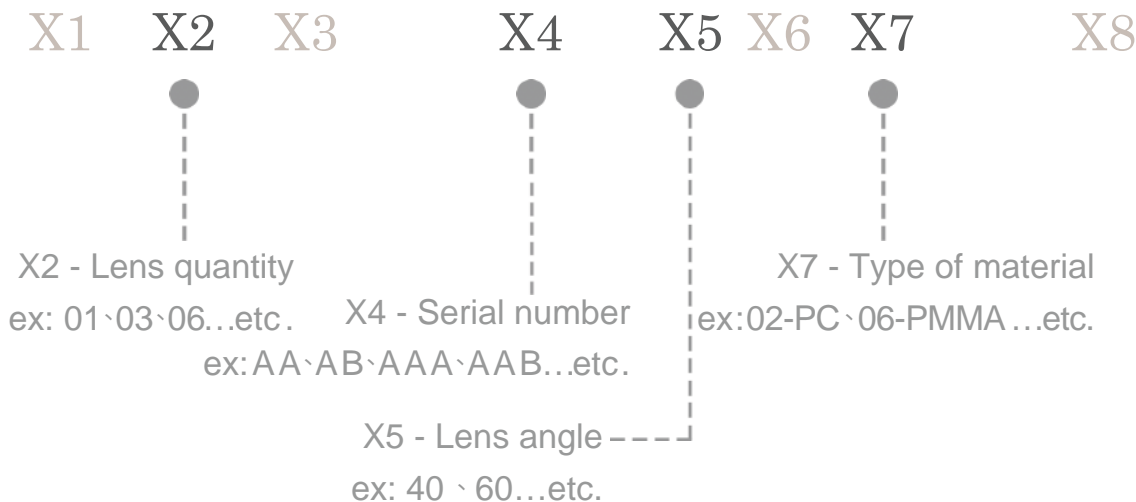

General Information & Product Nomenclature.....	P.2
Optical Specifications	P.3
Mechanical Specifications	P.4

LL01CR-BIYxxR49-BIZ120L02

General Information

- Reflector Material : Aluminum
- Lens Material : PC LEV1700
- Reflector surface anodized.
- Operating Temperature range -40°C~+110°C(upper limit +120°C).
- Storage Temperature range -40°C~+110°C(upper limit +120°C).
 - * Average transmittance in visible spectrum 400nm~700nm>90%.
- Usage and Maintenance:
 1. If necessary, clean lenses with mild soap, water and soft cloth.
 2. Never use any commercial cleaning solvents on lenses, like alcohol.
 3. Please handle or install lenses with wearing gloves, skin oils may damage lens or its optical characteristic.

Product Nomenclature

LL01CR - BIYxxR49 - BIZ120L02

LL01CR-BIYxxR49-BIZ120L02 Optical Specifications

CXA1830

Note: (1) All the results of analysis are based on 0 degrees of elevation.
 (2) Tolerance: $\pm 10\%$.
 (3) Led Luminous Flux(lm): 2307($\pm 5\%$).

*The Field Angle is the angle between the two directions opposed to each other over the beam axis for which the luminous intensity is 10% that of the maximum luminous intensity.
 *This testing result is obtained through testing the popular rank LED samples which provided by the original manufacturer. Hence, the testing results would be varied as the users choose same LED model but different rank.

Note: (1) All dimensions are in mm.
 (2) All tolerance are ± 0.15 mm unless otherwise specified.

2. Reflector dimension

3. Reflector + Lens + Leds assembly instruction

4. Lens dimension

5. View assembly Reflector with LED: