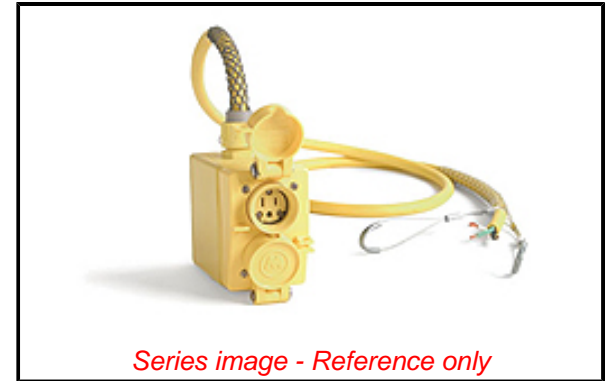

PLEASE CHECK WWW.MOLEX.COM FOR LATEST PART INFORMATION

Part Number: [1301380081](#)
Status: **Active**
Overview: [Watertite Wet-Location Wiring Solutions](#)
Description: Watertite Multiple Outlet Pendant Box, (2) NEMA 5-20 Duplex with Flip Lids, 4.57m (15.0') Cord Length, 12/3 SOOW Cord, Double Eye Wire Mesh Support Grip

Documents:

[RoHS Certificate of Compliance (PDF)](#)   [Product Literature (PDF)](#)

General

Product Family	Power Distribution
Series	130138
Enclosure Rating	NEMA 4
GFCI Reset	N/A
Mounting Style	Portable
Open Neutral Relay	N/A
Overview	Watertite Wet-Location Wiring Solutions
Product Name	Watertite
Receptacle Type	Duplex
Type	Multiple Outlet Box
UPC	78678840982

Physical

Cord Diameter	15.24mm (.600")
Cord Grip Body Size	F3 3/4"
Cord Length	4.57m (15.0')
Feed-Thru	No
Flip Lid	Yes
Material - Housing	Rubber
Net Weight	412.000/g
Number of Receptacles	2
Packaging Type	Carton

Electrical

Cord Type	12/3 SOOW
Current - Maximum per Contact	20.0A
GFCI	No
Ground Continuity Monitor	No
NEMA Configuration	NEMA 5-20
Voltage - Maximum	N/A

Material Info

Engineering Number	70W33M123

EU ELV

Not Relevant

EU RoHS

Not Relevant

REACH SVHC

Not Reviewed

Halogen-Free

Status

Not Reviewed

For more information, please visit [Contact US](#)

China ROHS

Not Relevant

ELV

Not Relevant

RoHS Phthalates

Not Reviewed

Search Parts in this Series

[130138](#) Series