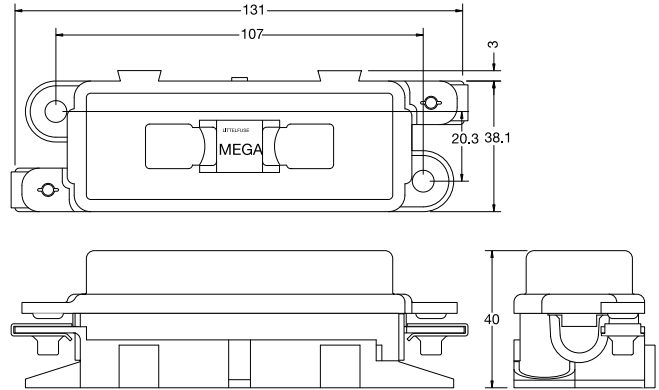

Bolt-down Fuseholders - Splash-Waterproof Fuseholder for MEGA® Style Bolt-down Fuse

For use with MEGA fuses the holder offers splash-water-proof protection for use in harsh environments.

Spritzwassergeschützter MEGA-Sicherungshalter für raue Umgebungsbedingungen.

Dimensions in mm / Maße in mm

Part Number Artikel-Nr.	Description Beschreibung	Fuse Rating Sicherungs- Nennstrom
298907-030	Holder	250 A
298907-040	Cover	-

Corresponding fuses see Section "Bolt-down Fuses."