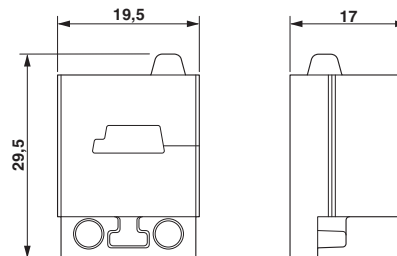

Technical data

Dimensions

Conductor sealing range	AS-i cable
Length	29.5 mm
Width	19.5 mm
Height	17 mm

Ambient conditions

Ambient temperature (operation)	-40 °C ... 125 °C (static)
---------------------------------	----------------------------

ETIM

ETIM 3.0	EC000879
ETIM 4.0	EC002498
ETIM 5.0	EC000451

UNSPSC

UNSPSC 6.01	30212109
UNSPSC 7.0901	39121708
UNSPSC 11	39121708
UNSPSC 12.01	39121708
UNSPSC 13.2	39121708

Drawings

Dimensional drawing

Dimensional drawing