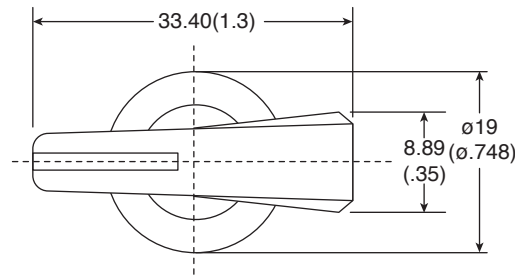

Date Last Revised: 03/20/15

Dimensions: mm (in.)

SPECIFICATIONS	
Standard screw size:	M4 x P0.7
Standard color:	black
Standard shaft size:	.25
RoHS Compliant by Exemption	

Available from Mouser Electronics
1-800-346-6873 / www.mouser.com