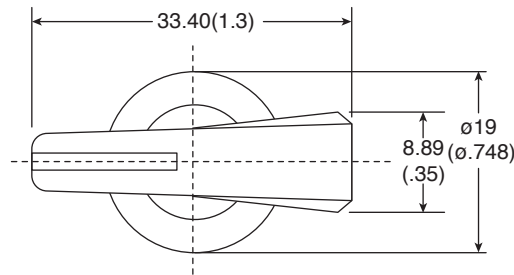

Date Last Revised: 03/20/15

Dimensions: mm (in.)

SPECIFICATIONS	
Standard screw size:	M4 x P0.7
Standard color:	black
Standard shaft size:	.25
RoHS Compliant by Exemption	

Available from Mouser Electronics
1-800-346-6873 / www.mouser.com