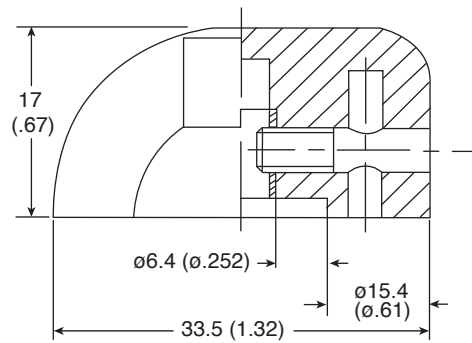

Date Last Revised: 03/20/15

Dimensions: mm (in.)

SPECIFICATIONS	
Standard screw size:	M4 x P0.7
Standard color:	black
Standard shaft size:	.25
RoHS Compliant by Exemption	

Available from Mouser Electronics
1-800-346-6873 / www.mouser.com