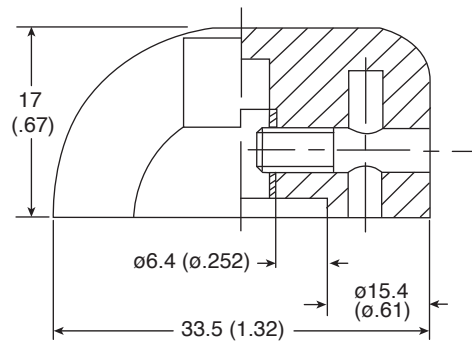

Date Last Revised: 03/20/15

Dimensions: mm (in.)

SPECIFICATIONS	
Standard screw size:	M4 x P0.7
Standard color:	black
Standard shaft size:	.25
RoHS Compliant by Exemption	

Available from Mouser Electronics
1-800-346-6873 / www.mouser.com