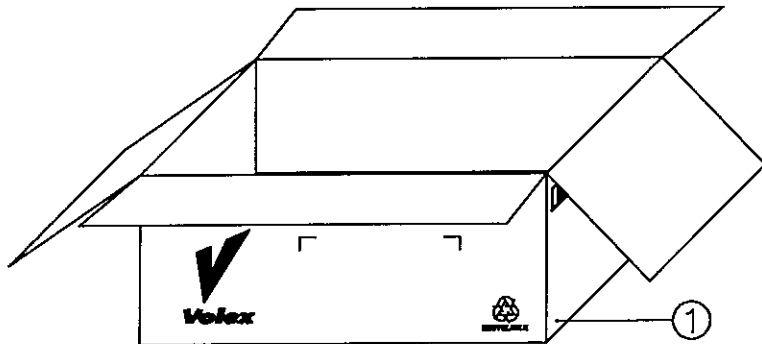

DRAWING NUMBER :

1108627

PACKAGING INSTRUCTION

1. 10 PCS PER STACK, 3 STACKS PER CARTON.
2. ALL CORDSETS LAYOUT AS DETAIL.
3. PACKAGING : 30 PCS PER CARTON.

DETAIL A

NOTE :

- 1.) ALL DIMENSIONS IN mm.

2	CARTON PAPER 550X305MM	901024	0.0667
1	LONG CARTON 560X330X250MM	901011	0.0334
S/N	DESCRIPTION	ITEM NUMBER	QTY
REVISION	D	TITLE : PACKAGING SPEC.	
PAGE	2/2		
SCALE	N.T.S.		
REFERENCE :		Voilex (Asia) Pte Ltd	
DESCRIPTION : CARTON BOX		Confidential property of Voilex. Information contained herein shall not be disclosed to others, reproduced or used for any other purposes except as authorized in writing by an authorized official of Voilex Asia.