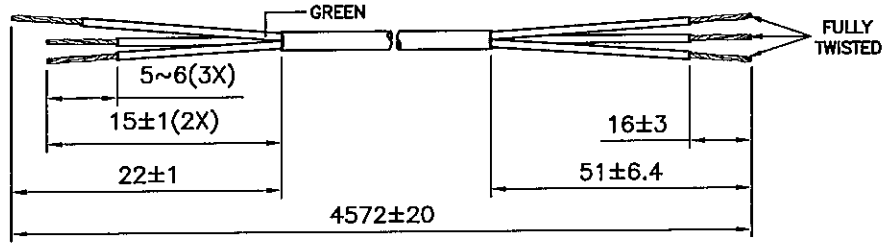

DRAWING NUMBER: 1108627
 REVISION: D

CABLE CUTTING
 CABLE SOURCE :
 1. TA TUN(DONG GUAN).

ASSEMBLY :

Notes :

1. ALL DIMENSIONS IN mm.
2. PLUG MARKING : REFER TO MARKING DRAWING NO. : VP-0108R.
3. PLUG DETAILS : REFER TO PRODUCT DRAWING NO. : P-0044.
4. LABEL DETAILS : REFER TO LABEL DRAWING NO. : VL-0234 & VL-0325 RESPECTIVELY.
5. THIS PART CAN BE MANUFACTURED AT ANY LOCATION WHICH HAS SAFETY APPROVAL.