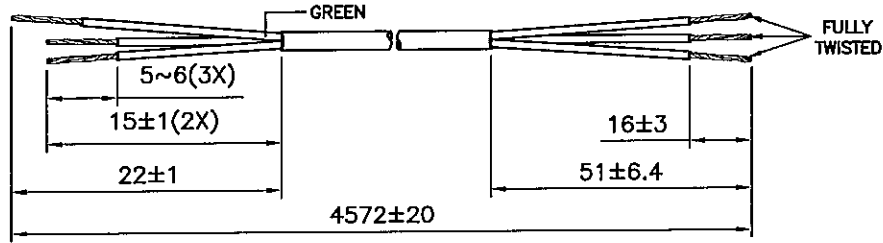

DRAWING NUMBER: 1108627
 REVISION: D

CABLE CUTTING
 CABLE SOURCE :
 1. TA TUN(DONG GUAN).

ASSEMBLY :

Notes :

- ALL DIMENSIONS IN mm.
- PLUG MARKING : REFER TO MARKING DRAWING NO. : VP-0108R.
- PLUG DETAILS : REFER TO PRODUCT DRAWING NO. : P-0044.
- LABEL DETAILS : REFER TO LABEL DRAWING NO. : VL-0234 & VL-0325 RESPECTIVELY.
- THIS PART CAN BE MANUFACTURED AT ANY LOCATION WHICH HAS SAFETY APPROVAL.