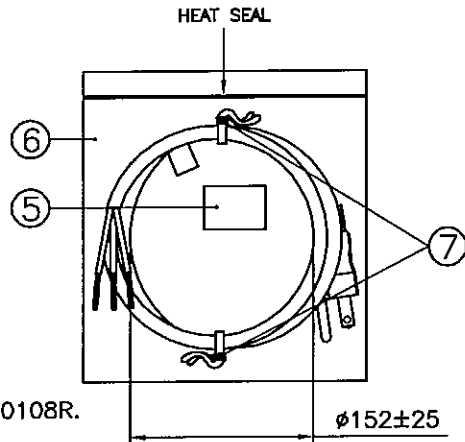

DRAWING NUMBER: 1108627
 REVISION: D

CABLE CUTTING
 CABLE SOURCE :
 1. TA TUN(DONG GUAN).

ASSEMBLY :

Notes :

- ALL DIMENSIONS IN mm.
- PLUG MARKING : REFER TO MARKING DRAWING NO. : VP-0108R.
- PLUG DETAILS : REFER TO PRODUCT DRAWING NO. : P-0044.
- LABEL DETAILS : REFER TO LABEL DRAWING NO. : VL-0234 & VL-0325 RESPECTIVELY.
- THIS PART CAN BE MANUFACTURED AT ANY LOCATION WHICH HAS SAFETY APPROVAL.

REV.	ECR REF. NO.	DESCRIPTION	DATE
C	080722	CHANGE LABEL FM. 'VL-0346' TO '6101205' & REMOVE 'VL-0346' IN NOTE 4 AS SHOWN.	12/05/08
D	150232	CHANGE PLUG MARKING DWG. NO. FM. 'VP-0108' TO 'VP-0108R'.	15/05/15

7	8" PE TIE BLK	6310062	2
6	BAG LDPE 203X305X0.05	904035	1
5	PRINTED LABEL	VL-0325	1
4	UL LABEL 1PCS 60.3X12.3MM (FOR VIS/VOLEX INC)	6101205	1
3	PRINTED LABEL	VL-0234	1
	IP40G NL792B BLK	4100017	-
2	MOLDED PLUG PS204 (13A 125V)	PS204-R	1
1	SJ 16/3 90°C BWG BLK	1920019	4.572M

S/N	DESCRIPTION	ITEM NUMBER	QTY
TITLE : NORTH-AMERICAN POWER SUPPLY CORD (CS-LF0001)		PAGE : 1/2	
CUSTOMER : VIS/VOLEX INC		HG12-021-07	
CUSTOMER PART NUMBER : 17425 1Ø S2		DWG. TYPE	
F/G CODE : 17425 1Ø S2		SPEC NO.: --- OED	