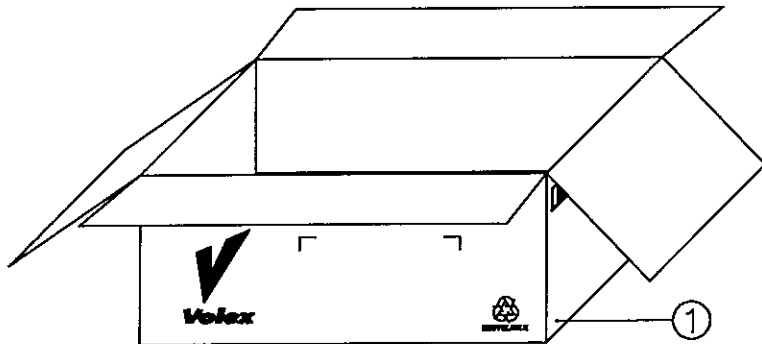

DRAWING NUMBER :

1108627

PACKAGING INSTRUCTION

1. 10 PCS PER STACK, 3 STACKS PER CARTON.
2. ALL CORDSETS LAYOUT AS DETAIL.
3. PACKAGING : 30 PCS PER CARTON.

DETAIL A

NOTE :

- 1.) ALL DIMENSIONS IN mm.

2	CARTON PAPER 550X305MM	901024	0.0667
1	LONG CARTON 560X330X250MM	901011	0.0334
S/N	DESCRIPTION	ITEM NUMBER	QTY
REVISION	D	TITLE : PACKAGING SPEC.	
PAGE	2/2		
SCALE	N.T.S.		
REFERENCE :		Volex (Asia) Pte Ltd	
DESCRIPTION : CARTON BOX		Confidential property of Volex. Information contained herein shall not be disclosed to others, reproduced or used for any other purposes except as authorized in writing by an authorized official of Volex Asia.