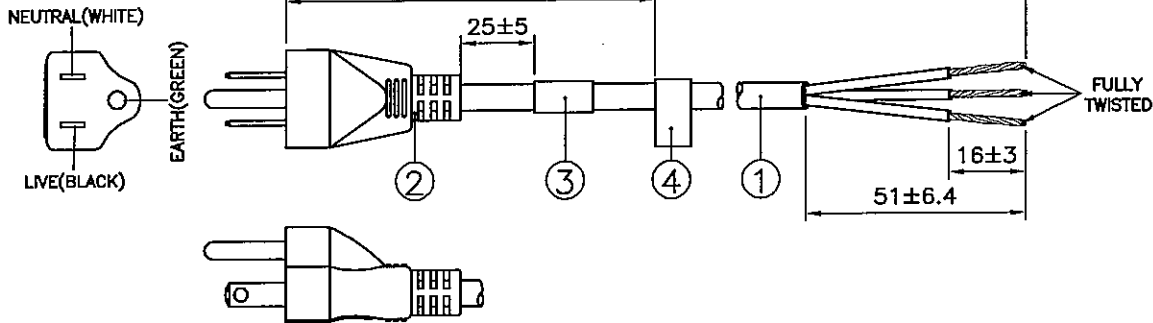

DRAWING NUMBER: 1108627
 REVISION: D

CABLE CUTTING
 CABLE SOURCE :
 1. TA TUN(DONG GUAN).

ASSEMBLY :

Notes :

1. ALL DIMENSIONS IN mm.
2. PLUG MARKING : REFER TO MARKING DRAWING NO. : VP-0108R.
3. PLUG DETAILS : REFER TO PRODUCT DRAWING NO. : P-0044.
4. LABEL DETAILS : REFER TO LABEL DRAWING NO. : VL-0234 & VL-0325 RESPECTIVELY.
5. THIS PART CAN BE MANUFACTURED AT ANY LOCATION WHICH HAS SAFETY APPROVAL.

REV.	ECR REF. NO.	DESCRIPTION	DATE
C	080722	CHANGE LABEL FM. 'VL-0346' TO '6101205' & REMOVE 'VL-0346' IN NOTE 4 AS SHOWN.	12/05/08
D	150232	CHANGE PLUG MARKING DWG. NO. FM. 'VP-0108' TO 'VP-0108R'.	15/05/15