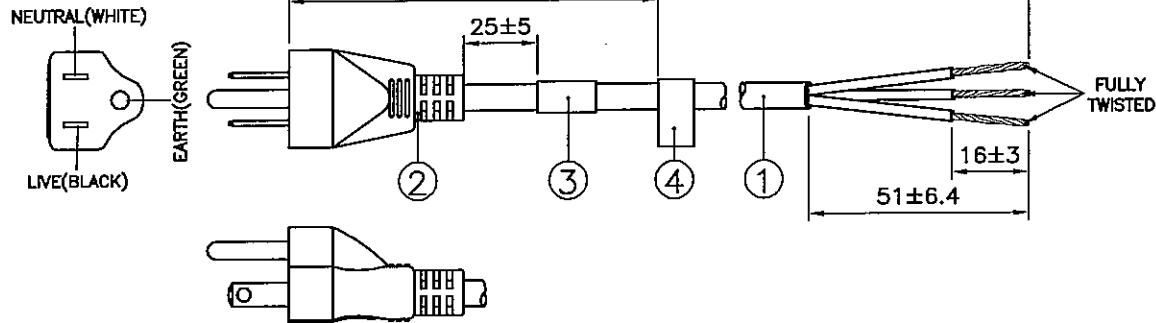

DRAWING NUMBER: 1108627
 REVISION: D

CABLE CUTTING
 CABLE SOURCE :
 1. TA TUN(DONG GUAN).

ASSEMBLY :

Notes :

- ALL DIMENSIONS IN mm.
- PLUG MARKING : REFER TO MARKING DRAWING NO. : VP-0108R.
- PLUG DETAILS : REFER TO PRODUCT DRAWING NO. : P-0044.
- LABEL DETAILS : REFER TO LABEL DRAWING NO. : VL-0234 & VL-0325 RESPECTIVELY.
- THIS PART CAN BE MANUFACTURED AT ANY LOCATION WHICH HAS SAFETY APPROVAL.

REV.	ECR REF. NO.	DESCRIPTION	DATE
C	080722	CHANGE LABEL FM. 'VL-0346' TO '6101205' & REMOVE 'VL-0346' IN NOTE 4 AS SHOWN.	12/05/08
D	150232	CHANGE PLUG MARKING DWG. NO. FM. 'VP-0108' TO 'VP-0108R'.	15/05/15