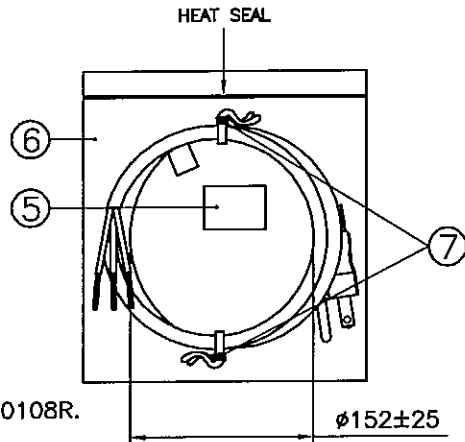

DRAWING NUMBER: 1108627
 REVISION: D

CABLE CUTTING
 CABLE SOURCE :
 1. TA TUN(DONG GUAN).

ASSEMBLY :

Notes :

1. ALL DIMENSIONS IN mm.
2. PLUG MARKING : REFER TO MARKING DRAWING NO. : VP-0108R.
3. PLUG DETAILS : REFER TO PRODUCT DRAWING NO. : P-0044.
4. LABEL DETAILS : REFER TO LABEL DRAWING NO. : VL-0234 & VL-0325 RESPECTIVELY.
5. THIS PART CAN BE MANUFACTURED AT ANY LOCATION WHICH HAS SAFETY APPROVAL.

REV.	ECR REF. NO.	DESCRIPTION	DATE
C	080722	CHANGE LABEL FM. 'VL-0346' TO '6101205' & REMOVE 'VL-0346' IN NOTE 4 AS SHOWN.	12/05/08
D	150232	CHANGE PLUG MARKING DWG. NO. FM. 'VP-0108' TO 'VP-0108R'.	15/05/15

7	8" PE TIE BLK	6310062	2
6	BAG LDPE 203X305X0.05	904035	1
5	PRINTED LABEL	VL-0325	1
4	UL LABEL 1PCS 60.3X12.3MM (FOR VIS/VOLEX INC)	6101205	1
3	PRINTED LABEL	VL-0234	1
2	IP40G NL792B BLK	4100017	-
	MOLDED PLUG PS204 (13A 125V)	PS204-R	1
1	SJ 16/3 90°C BWG BLK	1920019	4.572M

S/N	DESCRIPTION	ITEM NUMBER	QTY
TITLE : NORTH-AMERICAN POWER SUPPLY CORD (CS-LF0001)		PAGE : 1/2	
CUSTOMER : VIS/VOLEX INC		HG12-021-07	
CUSTOMER PART NUMBER : 17425 1Ø S2		DWG. TYPE	
F/G CODE : 17425 1Ø S2		SPEC NO. : ---	OED