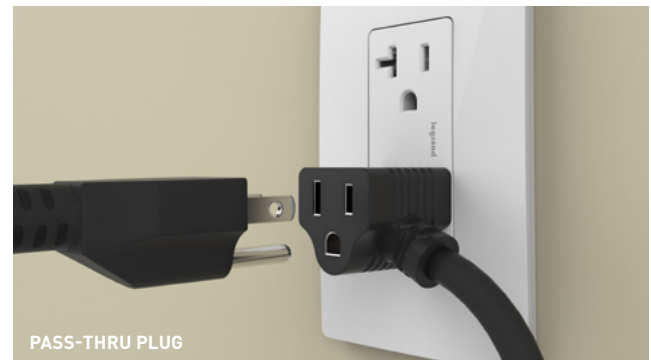

### IDEAL FOR SEVERAL ENVIRONMENTS

Commercial Office • Hospitality • Education

ORDERING INFORMATION

Desktop Power Center Slim

PART NUMBER	COLOR	DESCRIPTION
WSPC220BK	Black	(2) 15A power receptacles and (2) smart USB ports that provide 3.1A. Unit comes with 6' cord. Includes screw in mounting plate for forward facing outlets.
WSPC220WH	White/Gray	(2) 15A power receptacles and (2) smart USB ports that provide 3.1A. Unit comes with 6' cord. Includes screw in mounting plate for forward facing outlets.
WSPC320BK	Black	(3) 15A power receptacles and (2) smart USB ports that provide 3.1A. Unit comes with 6' cord. Includes screw in mounting plate for forward facing outlets.
WSPC320WH	White/Gray	(3) 15A power receptacles and (2) smart USB ports that provide 3.1A. Unit comes with 6' cord. Includes screw in mounting plate for forward facing outlets.
WSPCBKTBK	Black	Kit includes clamp for screwless mounting, and right angle screw in mounting plate.
WSPCBKTGY	Gray	Kit includes clamp for screwless mounting, and right angle screw in mounting plate.

Desktop Power Center with Surge

PART NUMBER	COLOR	DESCRIPTION
WSC320-S	Black	(3) 15A surge protected power receptacles and (2) USB ports. Unit comes with a 6' cord. Includes accessories for mounting into round cut-outs in desk or edge mounting on desks or other surfaces.