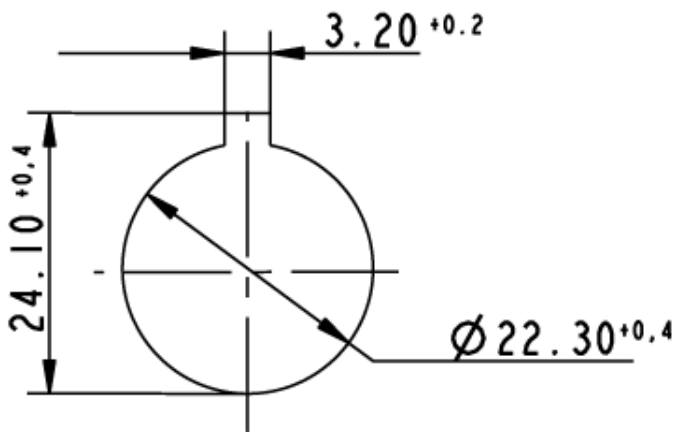

Blanking cap IP65, ring nut, square, slate grey**5.05.800.065/0000****Dimensions**Installation dimensions $\varnothing 22,3 \text{ mm}$ **Other specifications**Color slate grayROHS compliant yesREACH compliant yes

Panel cut-out to IEC 60947-5-1

round blanking cap