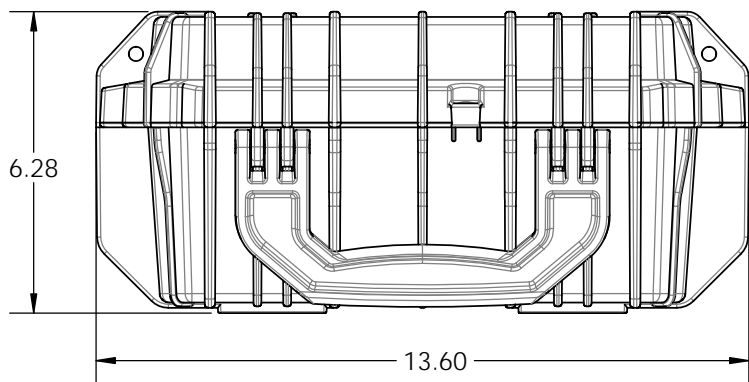

# SERPAC SE430

Electronic Enclosures

**SE430ML**  
Optional latch with metal lock. See note 4

**NOTES:**

- 1) Max. usable inside dimensions are: 11.22" X 8.26" X 5.65" (5.15" top of boss) dim. are approx.
- 2) Bosses on bottom use a 1/4 self tapping screw.
- 3) Dimensions to bottom of panel flange
- 4) Optional latches with Metal Lock Specify p/n SE430ML.