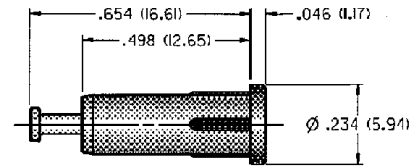

## SPECIFICATIONS

**Contact:** Brass per QQ-B-626D

**Finish:** Silver

**Insulated Handle:** Nylon 6/6 per ASTM D4066

**Panel Thickness:** Up to .313 (80)

## RATINGS

**Current:** 10 amps

**Breakdown Voltage:** 3500 Vrms minimum

**Contact Resistance:** 0.010 ohms maximum

**Contact-To-Panel C:** 2.4 pF nominal

MOUNTING HOLE OPTIONS