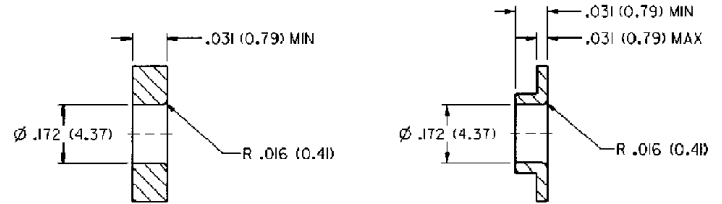

## SPECIFICATIONS

**Contact:** Brass per QQ-B-626D

**Finish:** Silver

**Insulated Handle:** Nylon 6/6 per ASTM D4066

**Panel Thickness:** Up to .313 (80)

## RATINGS

**Current:** 10 amps

**Breakdown Voltage:** 3500 Vrms minimum

**Contact Resistance:** 0.010 ohms maximum

**Contact-To-Panel C:** 2.4 pF nominal

MOUNTING HOLE OPTIONS