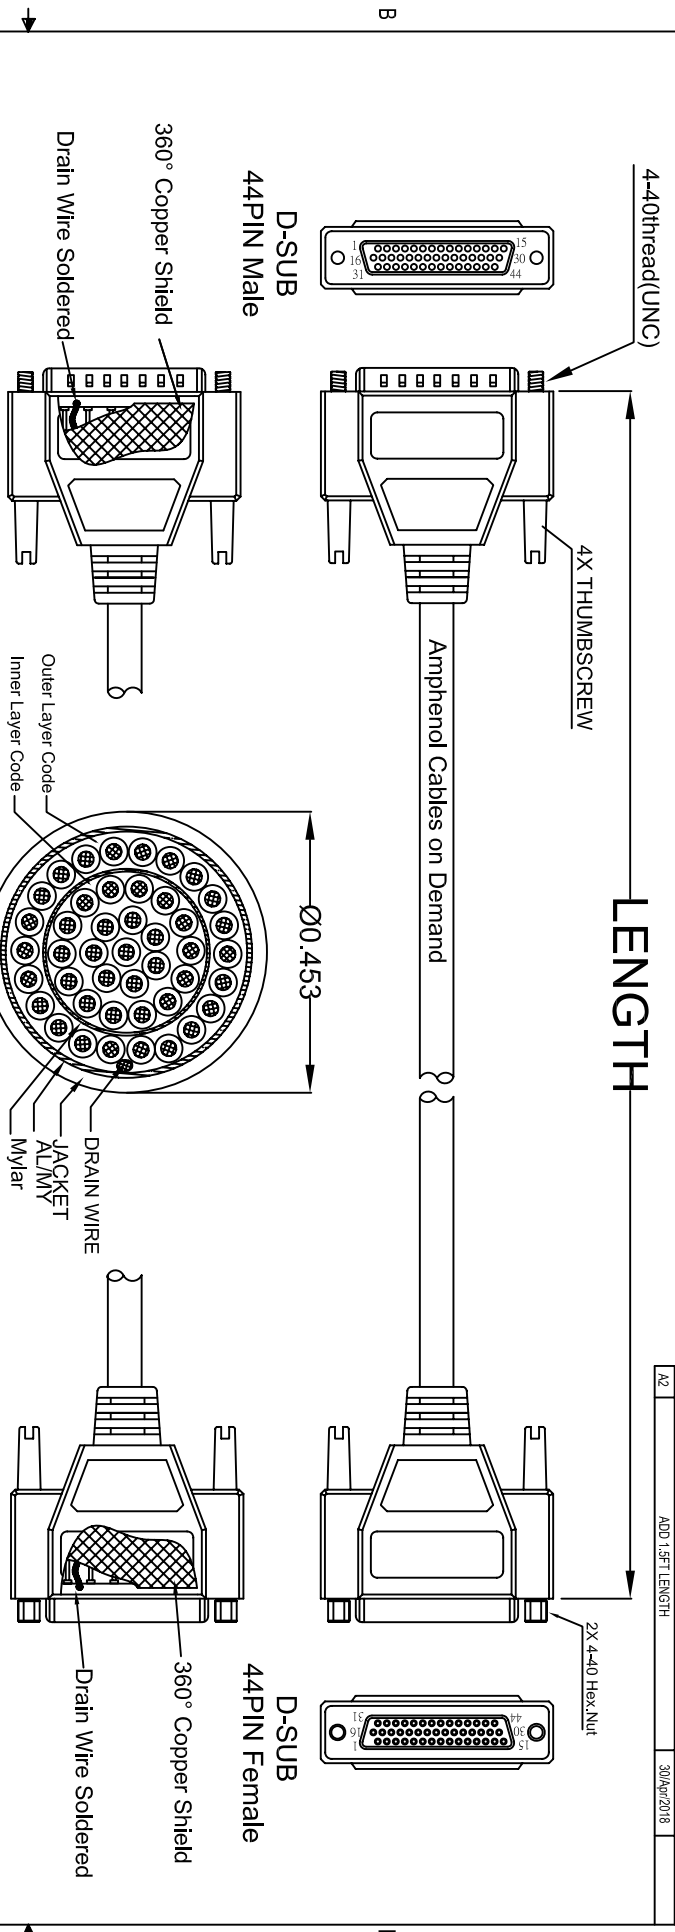

THE INFORMATION CONTAINED IN THIS DRAWING IS THE SOLE PROPERTY OF AMPHENOL CABLES ON DEMAND. ANY REPRODUCTION OR DISCLOSURE TO THIRD PARTIES IN PART OR WHOLE, WITHOUT THE EXPRESS WRITTEN PERMISSION OF AMPHENOL CABLES ON DEMAND IS PROHIBITED.

REV.	DESCRIPTION	REVISIONS	DATE	APPROVED
A	NEW RELEASE		03/01/07	
A1	Add wiring color		16/JAN/2012	
A2	ADD 1.5FT LENGTH		30/APR/2018	

SEC A-A

LENGTH & P/N Table

LENGTH	P/N	Cable Color
1.5FT ±0.8 inch	CS-DSDHD44MF0-001.5	GREY
2.5FT ±1 inch	CS-DSDHD44MF0-002.5	GREY
5FT ±2 inch	CS-DSDHD44MF0-005	GREY
10FT ±3 inch	CS-DSDHD44MF0-010	GREY
15FT ±3 inch	CS-DSDHD44MF0-015	GREY
25FT ±4 inch	CS-DSDHD44MF0-025	GREY
50FT ±8 inch	CS-DSDHD44MF0-050	GREY

PIN OUT: 1 TO 1			Inner Layer Code			Outer Layer Code		
Male	Female	Color	Male	Female	Color	Male	Female	Color
PIN1	PIN1	Black	PIN23	PIN23	Black	PIN38	PIN38	Orange/White
PIN2	PIN2	Brown	PIN24	PIN24	Brown	PIN39	PIN39	Green/White
PIN3	PIN3	Red	PIN25	PIN25	Red	PIN40	PIN40	Blue/White
PIN4	PIN4	Orange	PIN26	PIN26	Orange	PIN41	PIN41	Purple/White
PIN5	PIN5	Yellow	PIN27	PIN27	Yellow	PIN42	PIN42	Red/Black
PIN6	PIN6	Green	PIN28	PIN28	Green	PIN43	PIN43	Orange/Black
PIN7	PIN7	Blue	PIN29	PIN29	Blue	PIN44	PIN44	Yellow/Black
PIN8	PIN8	Purple	PIN30	PIN30	Purple			
PIN9	PIN9	Gray	PIN31	PIN31	Gray			
PIN10	PIN10	White	PIN32	PIN32	White			
PIN11	PIN11	Pink	PIN33	PIN33	Pink			
PIN12	PIN12	Light Green	PIN34	PIN34	Light Green			
PIN13	PIN13	Black/White	PIN35	PIN35	Black/White			
PIN14	PIN14	Brown/White	PIN36	PIN36	Brown/White			
PIN15	PIN15	Red/White	PIN37	PIN37	Red/White			
PIN16	PIN16	Orange/White						
PIN17	PIN17	Green/White						
PIN18	PIN18	Blue/White						
PIN19	PIN19	Purple/White						
PIN20	PIN20	Red/Black						
PIN21	PIN21	Orange/Black						
PIN22	PIN22	Yellow/Black						

UNLESS OTHERWISE SPECIFIED DIMENSIONS ARE IN INCHES TOLERANCES ARE:

DECIMALS	ANGLES	APPROVALS	DATE	SIZE	FORM. NO.	REV.
±.X	±.X°	DRAWN	16/JAN/2012	A	CS-DSDHD44MF0-XXX	A2
±.XX	±.XX°	CHECKED	16/JAN/2012			
±.XXX	±.XXX°	RESP. ENG.				