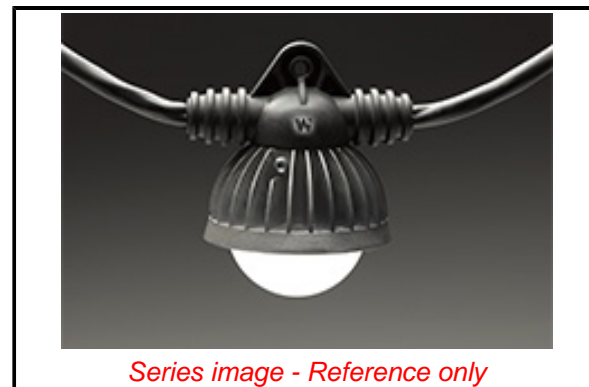

PLEASE CHECK WWW.MOLEX.COM FOR LATEST PART INFORMATION

Part Number: [1301110101](#)
Status: **Active**
Overview: [Stringlights](#)
Description: LED String Light, 5 Light Engines, 12/3 SJTW Cable, 70W, NEMA 5-15 Plug and Receptacle, 15.24m (50.0') Overall Length

Documents:

[Drawing (PDF)](#) [Product Literature (PDF)](#)
[RoHS Certificate of Compliance (PDF)](#)

Agency Certification

UL E112216

General

Product Family Portable Lighting
Series [130111](#)
Exclude SD Check Yes
NEMA Configuration NEMA 5-15
NEMA Rating Wet Location
Outlet Feed-Through
Overview [Stringlights](#)
Product Literature Order No 987651-7501
Product Name LED String Light
Type String Lights
UPC 78172550995

Physical

Cord Length - Primary 2.74m (9.0')
Cord Length - Secondary 0.305m (1.0')
Depth 86.25mm (3.400")
Duty Outdoor Use
Guard Included No
Guard Type N/A
Height 121.92mm (4.800")
Length 15.24m (50.0')
Material - Globe Translucent Polycarbonate
Mounting Style Stringer
Net Weight 625.000/g
Packaging Type Carton
Socket Construction N/A

Electrical

Bulb Type LED - 5000K
Cord Type - Primary 12/3 SJTW
Cord Type - Secondary 12/3 SJTW
Lamp Type Integral LED
Lamp Wattage - Maximum 14W
Lumens 10640
On/Off Switch No
Voltage (Fixture) - Maximum 125V

Material Info

Engineering Number 123JR50-14W10515M

Reference - Drawing Numbers

Sales Drawing 1301110100-000, 1301110100_INSTRUC-0

Series image - Reference only

EU ELV

Not Relevant

EU RoHS

Not Reviewed

REACH SVHC

Not Reviewed

Halogen-Free

Status

Not Reviewed

For more information, please visit [Contact US](#)

China ROHS

Not Reviewed

ELV

Not Relevant

RoHS Phthalates

Not Reviewed

Search Parts in this Series

[130111 Series](#)