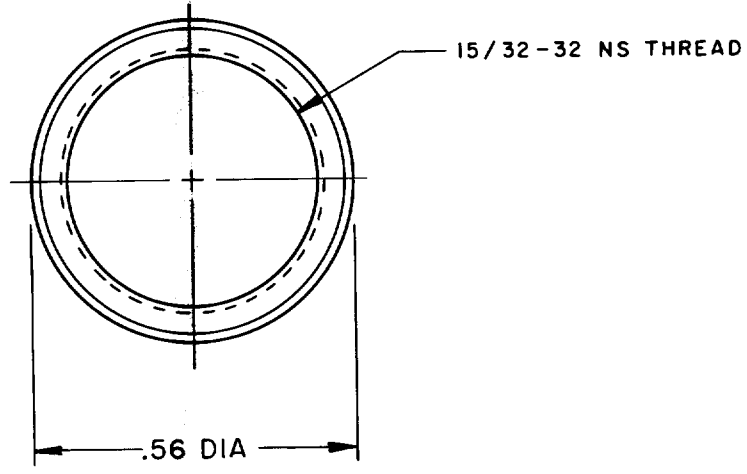

CHECK

CHECK

CHECK

CHECK

CHECK

THIS DRAWING COVERS A PROPRIETARY ITEM AND IS THE PROPERTY OF MICRO SWITCH, A DIVISION OF HONEYWELL. THIS DRAWING IS NOT TO BE COPIED OR USED WITHOUT THE APPROVAL OF MICRO SWITCH.

CHARACTERISTICS	ELECTRICAL DATA	SCALE 3 TO 1
	CONTACT ARRANGEMENT	DO NOT SCALE PRINT
		UNLESS OTHERWISE NOTED DIMENSIONS ARE IN INCHES
		TOLERANCES ARE:
		ONE PLACE (.0) ±.030
		TWO PLACE (.00) ±.015
		THREE PLACE (.000) ±.005
		ANGLES ±.005
		WEIGHT