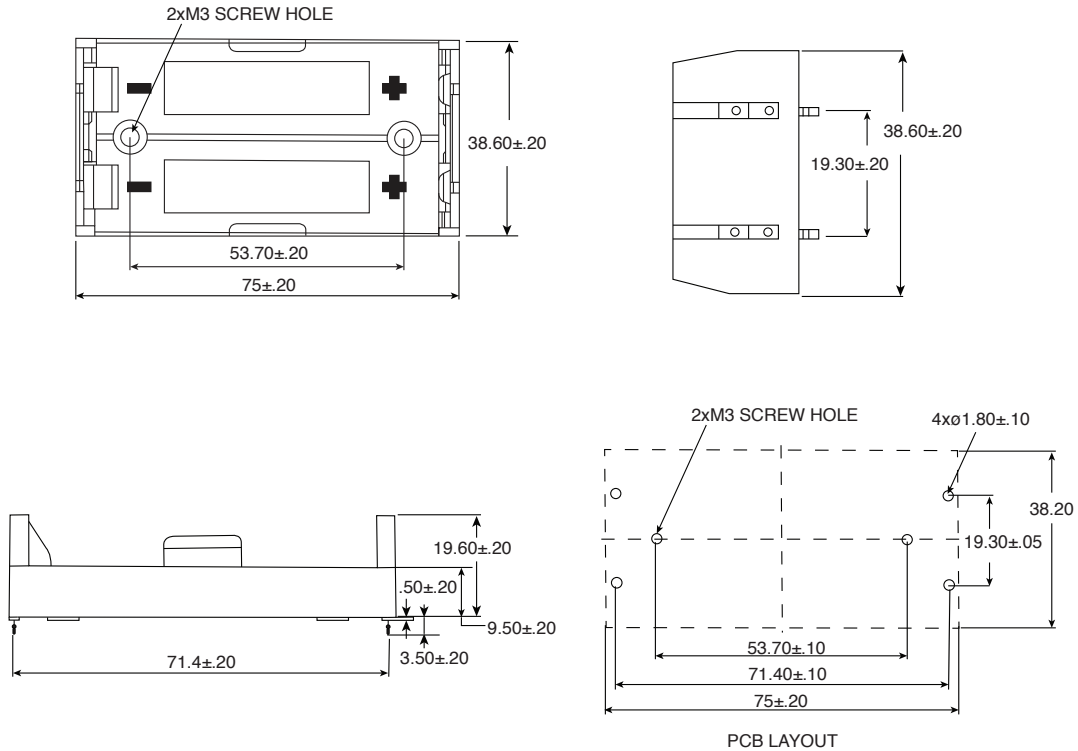

DIMENSIONS: mm

SPECIFICATIONS

Material:	PBT +30%GF
Color:	Black
RoHS Compliant	