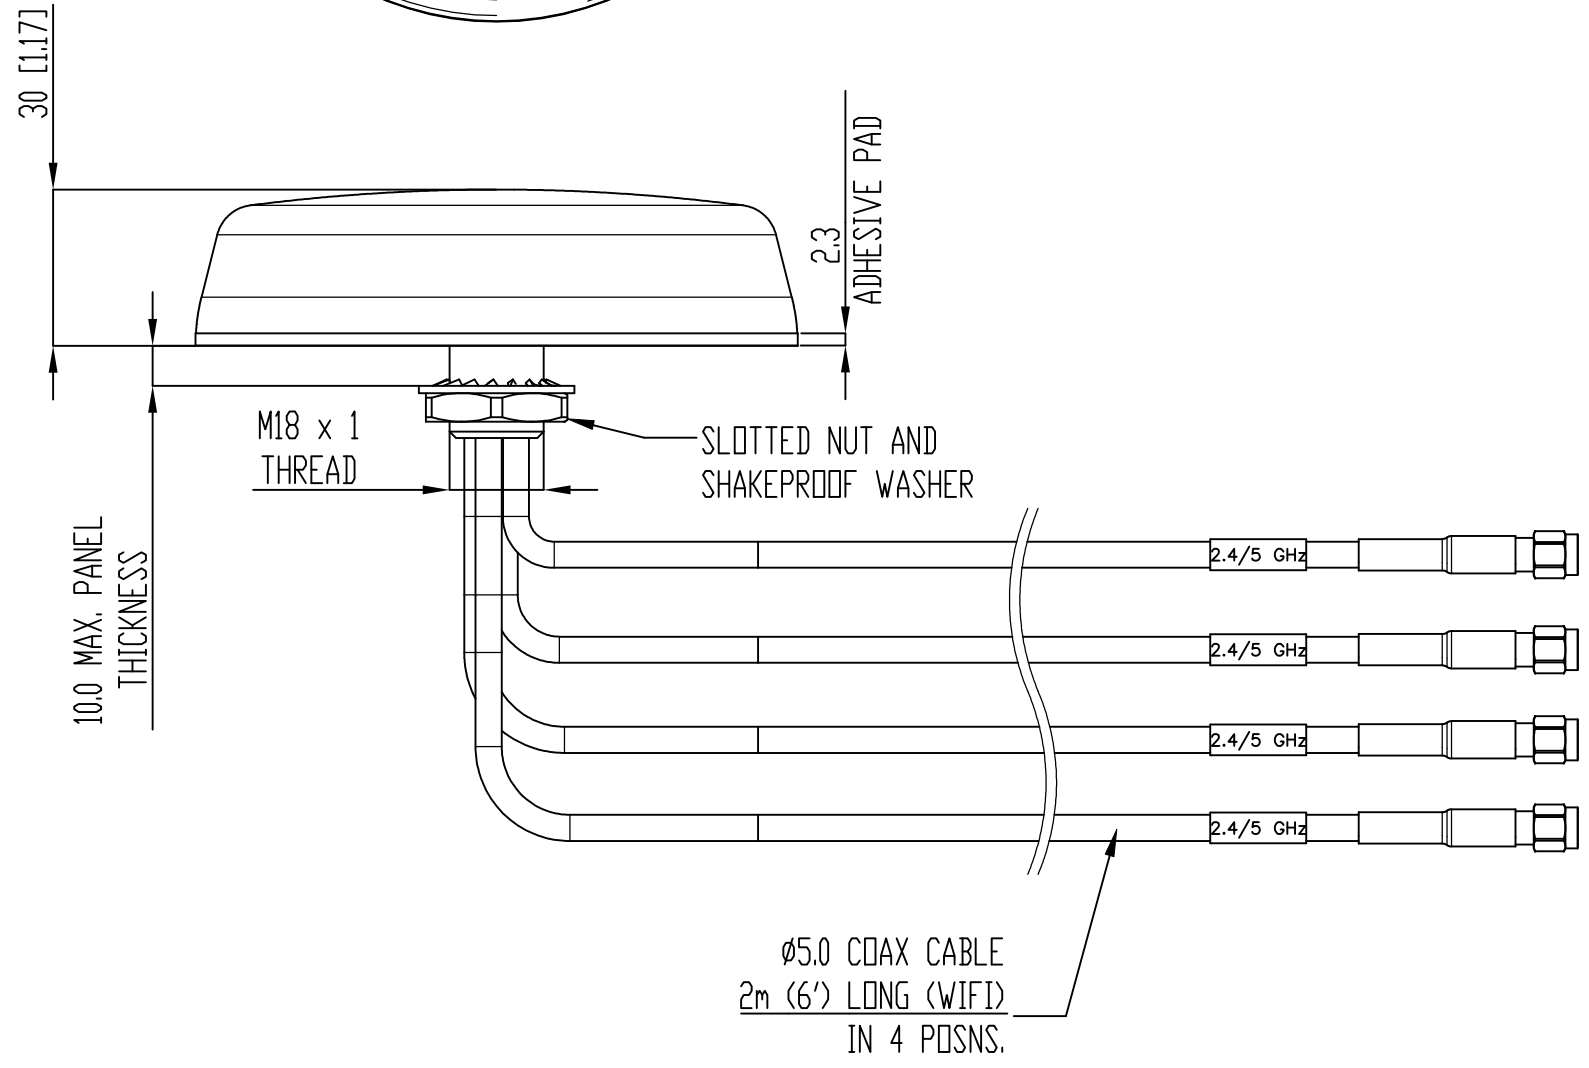

REVISIONS				
P	LTR	DESCRIPTION	DATE	APVD
A		INITIAL RELEASE	27NOV2018	GK ES

- NOTES:
- OPERATING FREQUENCIES:
WIFI FEED: 2400/4900-6000 MHz
 - ALL MATERIALS SUPPLIED MUST BE RoHS2 (DIRECTIVE 2011/65/EU) COMPLIANT AND MUST NOT CONTAIN ANY SUBSTANCES OF VERY HIGH CONCERN (SVHCs) LISTED UNDER REACH OR POLY-AROMATIC HYDROCARBONS (PAHs), OR PERSISTENT ORGANIC POLLUTANTS (POPs) CONTROLLED BY THE STOCKHOLM CONVENTION.
 - PATTERN: OMNI-DIRECTIONAL.
 - MAX. INPUT POWER: 10W.
 - OPERATING TEMPERATURE: -30°/+70°C (-22°/+158°F).
 - MATERIAL: GELOY HRA 222F.
 - CABLE MATERIAL: CS32 FLAME RETARDANT TO UN118.01/EN6722/EN45545-2
 - WEIGHT: 225g.
 - TESTED AND APPROVED ACCORDING TO EN45545-2(HL1-3)

ISO VIEW
SCALE 1:2

2344721-6	CEILING MOUNT ANTENNA MIMO 4X4	RIGHT-ANGLED N PLUGS	WHITE
2344721-5	CEILING MOUNT ANTENNA MIMO 3X3		
2344721-4	CEILING MOUNT ANTENNA MIMO 2X2	REVERSE POLARITY SMA PLUGS	
2344721-3	CEILING MOUNT ANTENNA MIMO 4X4		
2344721-2	CEILING MOUNT ANTENNA MIMO 3X3		
2344721-1	CEILING MOUNT ANTENNA MIMO 2X2		
TE P/N	DESCRIPTION	TERMINATION	COLOR

THIS DRAWING IS A CONTROLLED DOCUMENT.		DWN GOPALKRISHNA H.V.	TE Connectivity	
DIMENSIONS: mm [INCHES]		CHK E STELLINGA	CEILING MOUNT ANTENNA MIMO	
TOLERANCES UNLESS OTHERWISE SPECIFIED:		APVD E STELLINGA	-	
0 PLC ± 0.5		PRODUCT SPEC	-	
1 PLC ± 0.2		APPLICATION SPEC	-	
2 PLC ± 0.1		SIZE	CAGE CODE	DRAWING NO
3 PLC ± -		0	00779	C-2344721
4 PLC ± -		WEIGHT	RESTRICTED TO	
ANGLES ± 1°		0	-	
FINISH		CUSTOMER DRAWING		
-		SCALE	SHEET	REV
		1:1	1 of 1	A