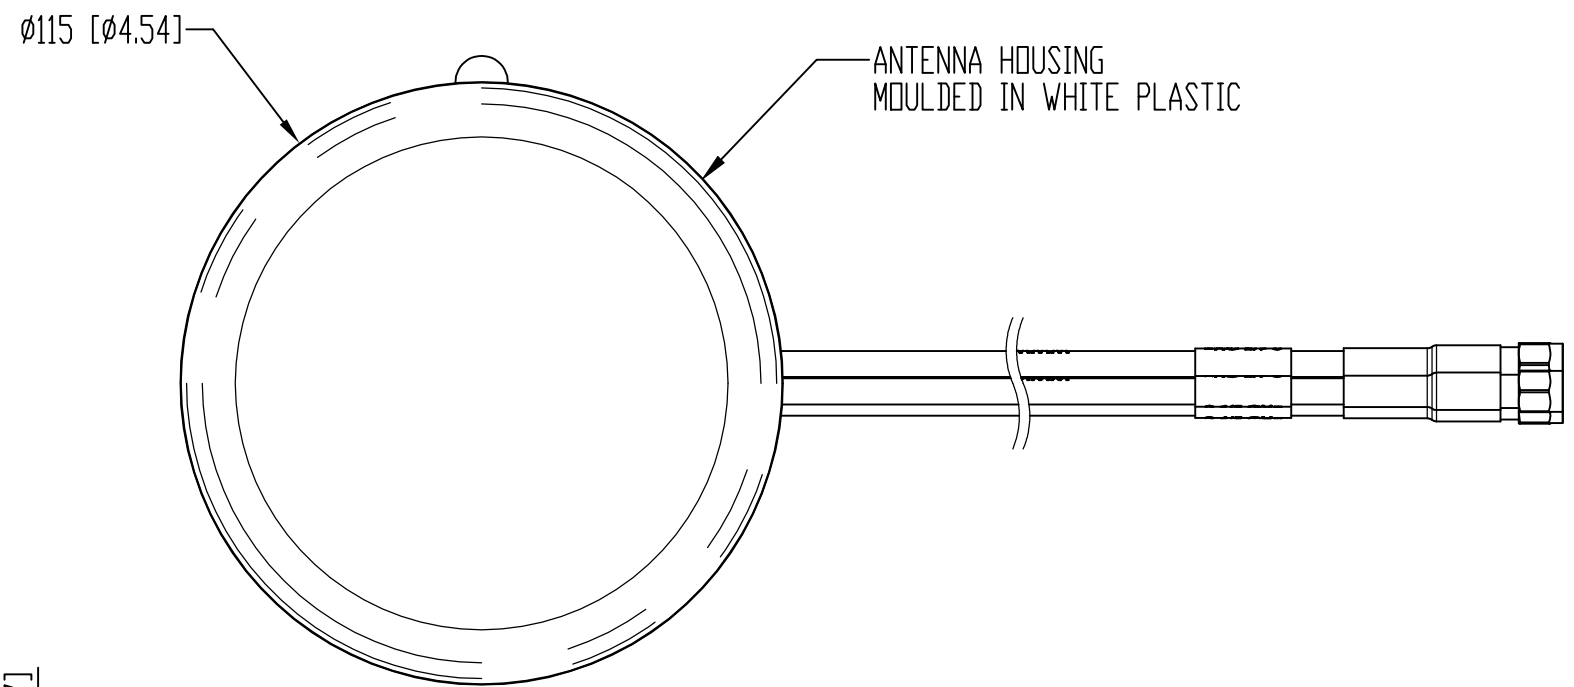

REVISIONS				
P	LTR	DESCRIPTION	DATE	APVD
A		INITIAL RELEASE	27NOV2018	GK ES

- NOTES:
- OPERATING FREQUENCIES:
WIFI FEED: 2400/4900-6000 MHz
 - ALL MATERIALS SUPPLIED MUST BE RoHS2 (DIRECTIVE 2011/65/EU) COMPLIANT AND MUST NOT CONTAIN ANY SUBSTANCES OF VERY HIGH CONCERN (SVHCs) LISTED UNDER REACH OR POLY-AROMATIC HYDROCARBONS (PAHs), OR PERSISTENT ORGANIC POLLUTANTS (POPs) CONTROLLED BY THE STOCKHOLM CONVENTION.
 - PATTERN: OMNI-DIRECTIONAL.
 - MAX. INPUT POWER: 10W.
 - OPERATING TEMPERATURE: -30°/+70°C (-22°/+158°F).
 - MATERIAL: GELOY HRA 222F.
 - CABLE MATERIAL: CS32 FLAME RETARDANT TO UN118.01/EN6722/EN45545-2
 - WEIGHT: 225g.
 - TESTED AND APPROVED ACCORDING TO EN45545-2(HL1-3)

ISO VIEW
SCALE 1:2

2344721-6	CEILING MOUNT ANTENNA MIMO 4X4	RIGHT-ANGLED N PLUGS	WHITE
2344721-5	CEILING MOUNT ANTENNA MIMO 3X3		
2344721-4	CEILING MOUNT ANTENNA MIMO 2X2	REVERSE POLARITY SMA PLUGS	
2344721-3	CEILING MOUNT ANTENNA MIMO 4X4		
2344721-2	CEILING MOUNT ANTENNA MIMO 3X3		
2344721-1	CEILING MOUNT ANTENNA MIMO 2X2		
TE P/N	DESCRIPTION	TERMINATION	COLOR

THIS DRAWING IS A CONTROLLED DOCUMENT.		DWN GOPALKRISHNA H.V.	TE Connectivity	
DIMENSIONS: mm [INCHES]		CHK E STELLINGA	CEILING MOUNT ANTENNA MIMO	
TOLERANCES UNLESS OTHERWISE SPECIFIED:		APVD E STELLINGA	-	
0 PLC ± 0.5		PRODUCT SPEC	-	
1 PLC ± 0.2		APPLICATION SPEC	-	
2 PLC ± 0.1		SIZE	CAGE CODE	DRAWING NO
3 PLC ± -		0	00779	C-2344721
4 PLC ± -		WEIGHT	RESTRICTED TO	
ANGLES ± 1°		0	-	
FINISH		CUSTOMER DRAWING		
-		SCALE	SHEET	REV
		1:1	1 of 1	A