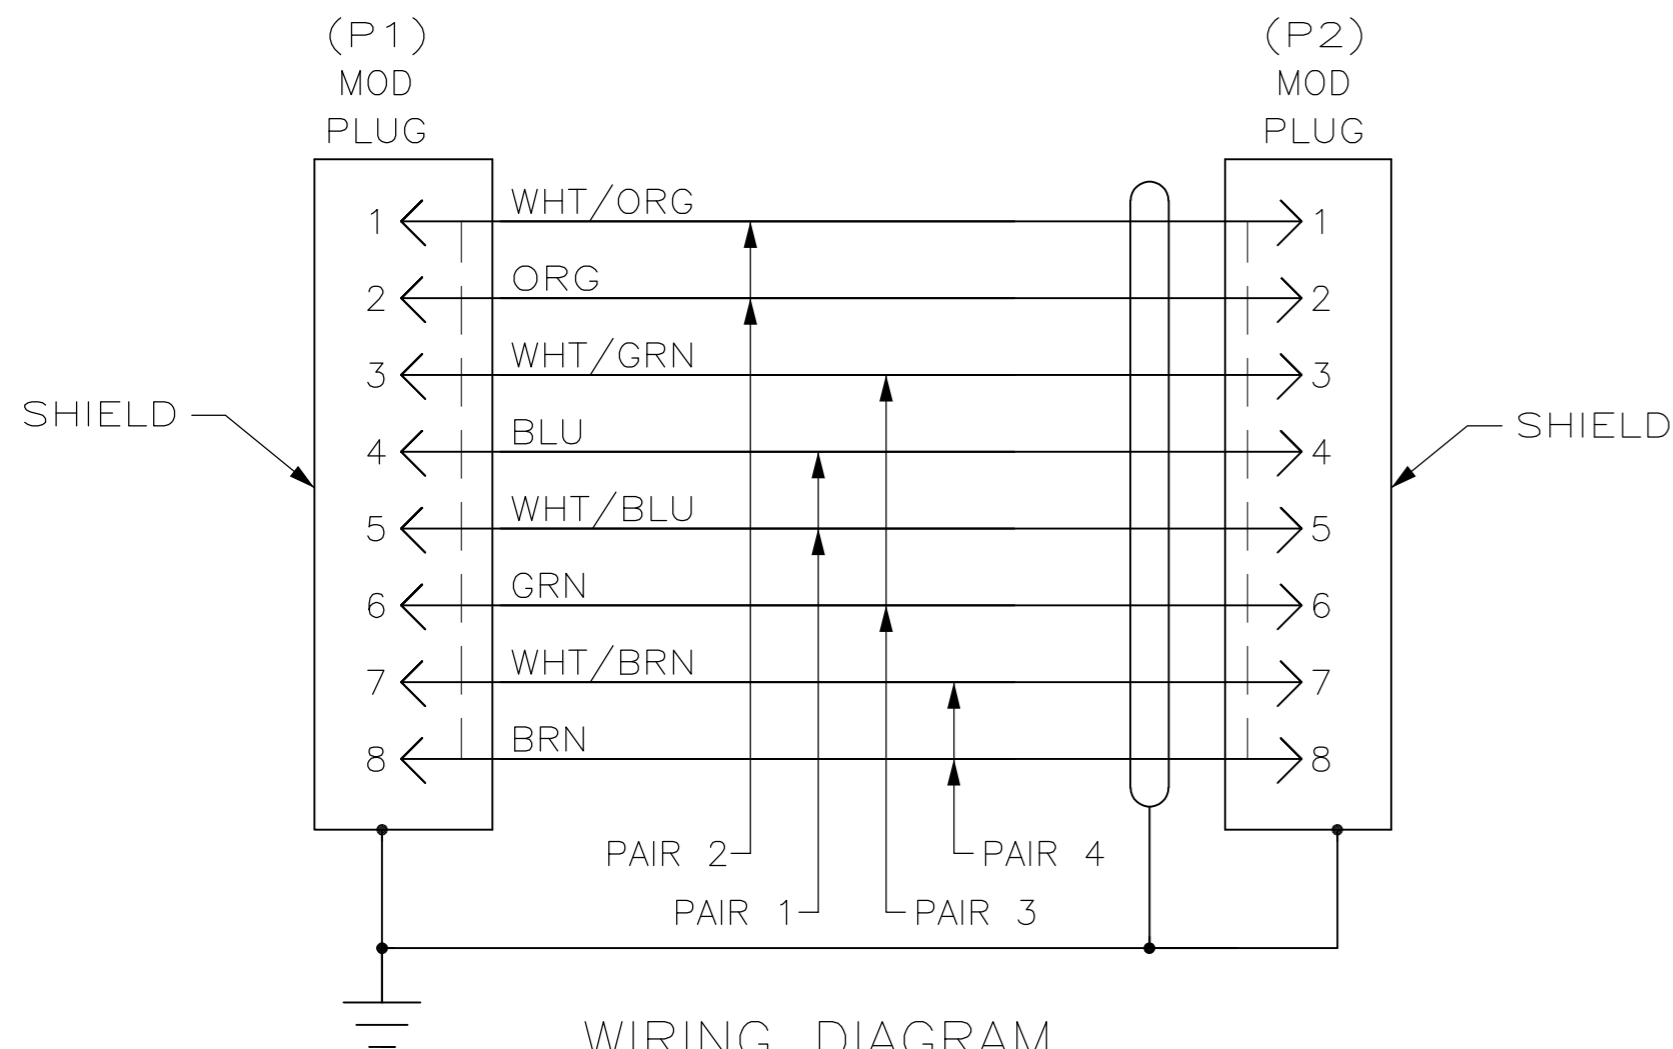

THIS DRAWING IS UNPUBLISHED. RELEASED FOR PUBLICATION
 © COPYRIGHT - By - ALL RIGHTS RESERVED.

LOC	DIST	REVISIONS					
EH	00	P	LTR	DESCRIPTION	DATE	DWN	APVD
			D1			REVISED PER ECO-11-005033	22MAR11

- ONE CABLE PACKAGED IN A POLY BAG.
- DIMENSIONS ARE MAXIMUM UNLESS OTHERWISE SPECIFIED.
- CABLE: SHIELDED 26 AWG, 4 TWISTED PAIRS, 7/34 STRANDED CONDUCTORS, 100 OHMS CAT6A.
- DESIGNATIONS IN PARENTHESES () ARE FOR REFERENCE ONLY.

WIRING DIAGRAM
568B

METERS, REF	FEET, REF	DIM A	PART NO	METERS, REF	FEET, REF	DIM A	PART NO
30.48	100	30632.4 (1206.00)	9-1933880-9	8.53	28	8686.8 (342.00)	2-1933880-8
0.15	0.5	203.2 (8.00)	9-1933880-8	7.92	26	8077.2 (318.00)	2-1933880-6
28.96	95	29108.4 (1146.00)	9-1933880-5	7.32	24	7416.8 (292.00)	2-1933880-4
27.43	90	27584.4 (1086.00)	9-1933880-0	6.71	22	6807.2 (268.00)	2-1933880-2
25.91	85	26060.4 (1026.00)	8-1933880-5	6.1	20	6197.6 (244.00)	2-1933880-0
24.38	80	24536.4 (966.00)	8-1933880-0	5.49	18	5588.0 (220.00)	1-1933880-8
22.86	75	23012.4 (906.00)	7-1933880-5	4.88	16	4978.4 (196.00)	1-1933880-6
21.34	70	21488.4 (846.00)	7-1933880-0	4.57	15	4673.6 (184.00)	1-1933880-5
19.81	65	19964.4 (786.00)	6-1933880-5	4.27	14	4368.8 (172.00)	1-1933880-4
18.29	60	18440.4 (726.00)	6-1933880-0	3.66	12	3759.2 (148.00)	1-1933880-2
16.76	55	16916.4 (666.00)	5-1933880-5	3.05	10	3149.6 (124.00)	1-1933880-0
15.24	50	15392.4 (606.00)	5-1933880-0	2.74	9	2794.0 (110.00)	1933880-9
13.72	45	13868.4 (546.00)	4-1933880-5	2.44	8	2489.2 (98.00)	1933880-8
12.20	40	12344.4 (486.00)	4-1933880-0	2.14	7	2184.4 (86.00)	1933880-7
11.58	38	11734.8 (462.00)	3-1933880-8	1.83	6	1879.6 (74.00)	1933880-6
10.97	36	11125.2 (438.00)	3-1933880-6	1.53	5	1574.8 (62.00)	1933880-5
10.36	34	10515.6 (414.00)	3-1933880-4	1.22	4	1270.0 (50.00)	1933880-4
9.75	32	9906.0 (390.00)	3-1933880-2	0.92	3	965.2 (38.00)	1933880-3
9.14	30	9296.4 (366.00)	3-1933880-0	0.61	2	660.4 (26.00)	1933880-2
				0.30	1	355.6 (14.00)	1933880-1