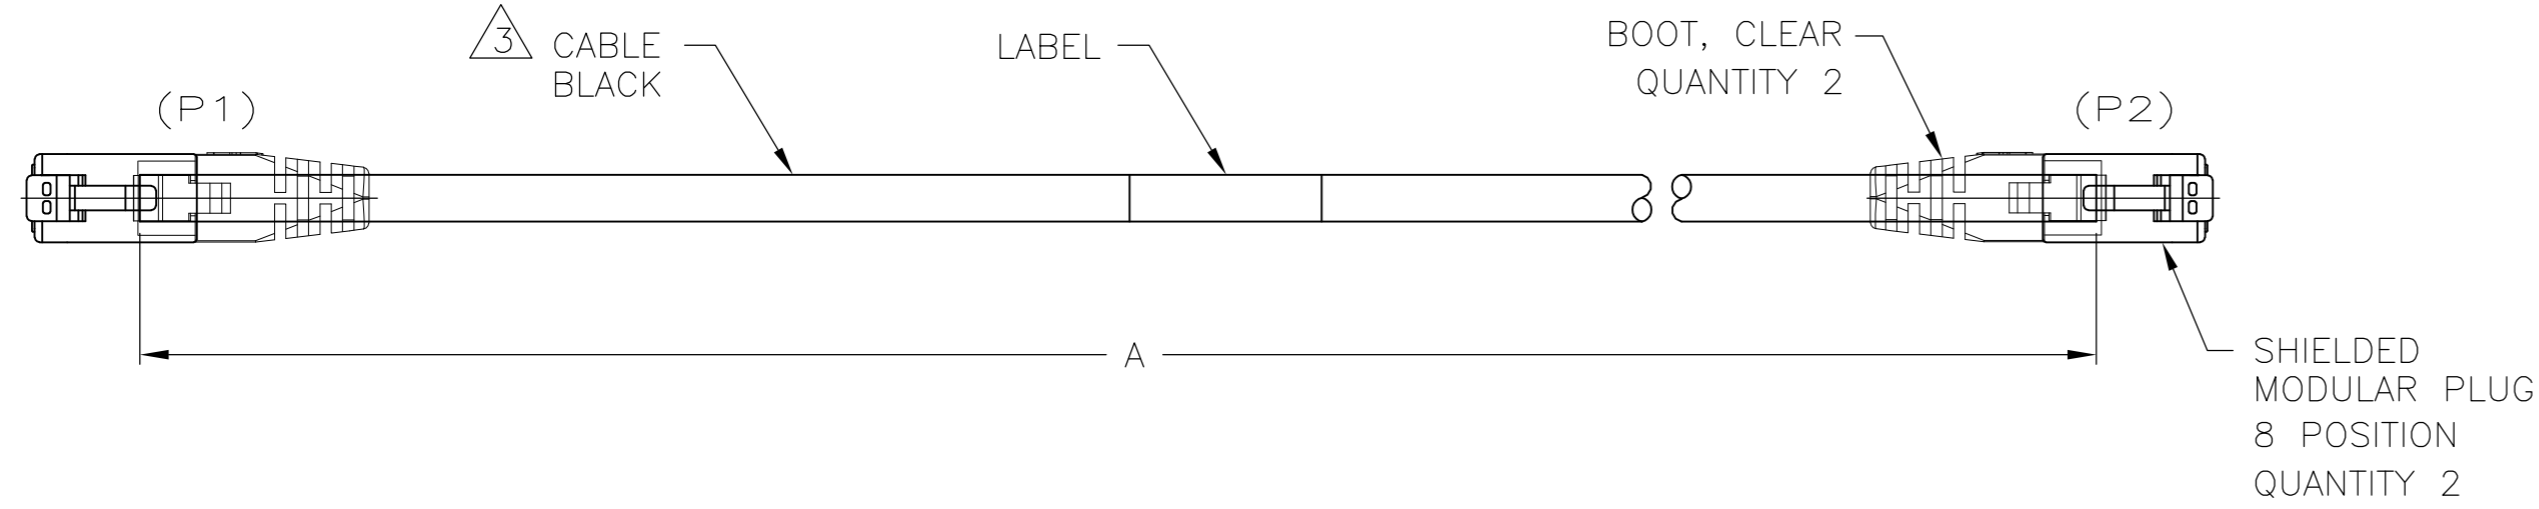

THIS DRAWING IS UNPUBLISHED. RELEASED FOR PUBLICATION
 © COPYRIGHT - By - ALL RIGHTS RESERVED.

LOC	DIST	REVISIONS					
EH	00	P	LTR	DESCRIPTION	DATE	DWN	APVD
			D1			REVISED PER ECO-11-005033	22MAR11

- ONE CABLE PACKAGED IN A POLY BAG.
- DIMENSIONS ARE MAXIMUM UNLESS OTHERWISE SPECIFIED.
- CABLE: SHIELDED 26 AWG, 4 TWISTED PAIRS, 7/34 STRANDED CONDUCTORS, 100 OHMS CAT6A.
- DESIGNATIONS IN PARENTHESES () ARE FOR REFERENCE ONLY.

WIRING DIAGRAM
568B

METERS, REF	FEET, REF	DIM A	PART NO	METERS, REF	FEET, REF	DIM A	PART NO
30.48	100	30632.4 (1206.00)	9-1933880-9	8.53	28	8686.8 (342.00)	2-1933880-8
0.15	0.5	203.2 (8.00)	9-1933880-8	7.92	26	8077.2 (318.00)	2-1933880-6
28.96	95	29108.4 (1146.00)	9-1933880-5	7.32	24	7416.8 (292.00)	2-1933880-4
27.43	90	27584.4 (1086.00)	9-1933880-0	6.71	22	6807.2 (268.00)	2-1933880-2
25.91	85	26060.4 (1026.00)	8-1933880-5	6.1	20	6197.6 (244.00)	2-1933880-0
24.38	80	24536.4 (966.00)	8-1933880-0	5.49	18	5588.0 (220.00)	1-1933880-8
22.86	75	23012.4 (906.00)	7-1933880-5	4.88	16	4978.4 (196.00)	1-1933880-6
21.34	70	21488.4 (846.00)	7-1933880-0	4.57	15	4673.6 (184.00)	1-1933880-5
19.81	65	19964.4 (786.00)	6-1933880-5	4.27	14	4368.8 (172.00)	1-1933880-4
18.29	60	18440.4 (726.00)	6-1933880-0	3.66	12	3759.2 (148.00)	1-1933880-2
16.76	55	16916.4 (666.00)	5-1933880-5	3.05	10	3149.6 (124.00)	1-1933880-0
15.24	50	15392.4 (606.00)	5-1933880-0	2.74	9	2794.0 (110.00)	1933880-9
13.72	45	13868.4 (546.00)	4-1933880-5	2.44	8	2489.2 (98.00)	1933880-8
12.20	40	12344.4 (486.00)	4-1933880-0	2.14	7	2184.4 (86.00)	1933880-7
11.58	38	11734.8 (462.00)	3-1933880-8	1.83	6	1879.6 (74.00)	1933880-6
10.97	36	11125.2 (438.00)	3-1933880-6	1.53	5	1574.8 (62.00)	1933880-5
10.36	34	10515.6 (414.00)	3-1933880-4	1.22	4	1270.0 (50.00)	1933880-4
9.75	32	9906.0 (390.00)	3-1933880-2	0.92	3	965.2 (38.00)	1933880-3
9.14	30	9296.4 (366.00)	3-1933880-0	0.61	2	660.4 (26.00)	1933880-2
				0.30	1	355.6 (14.00)	1933880-1