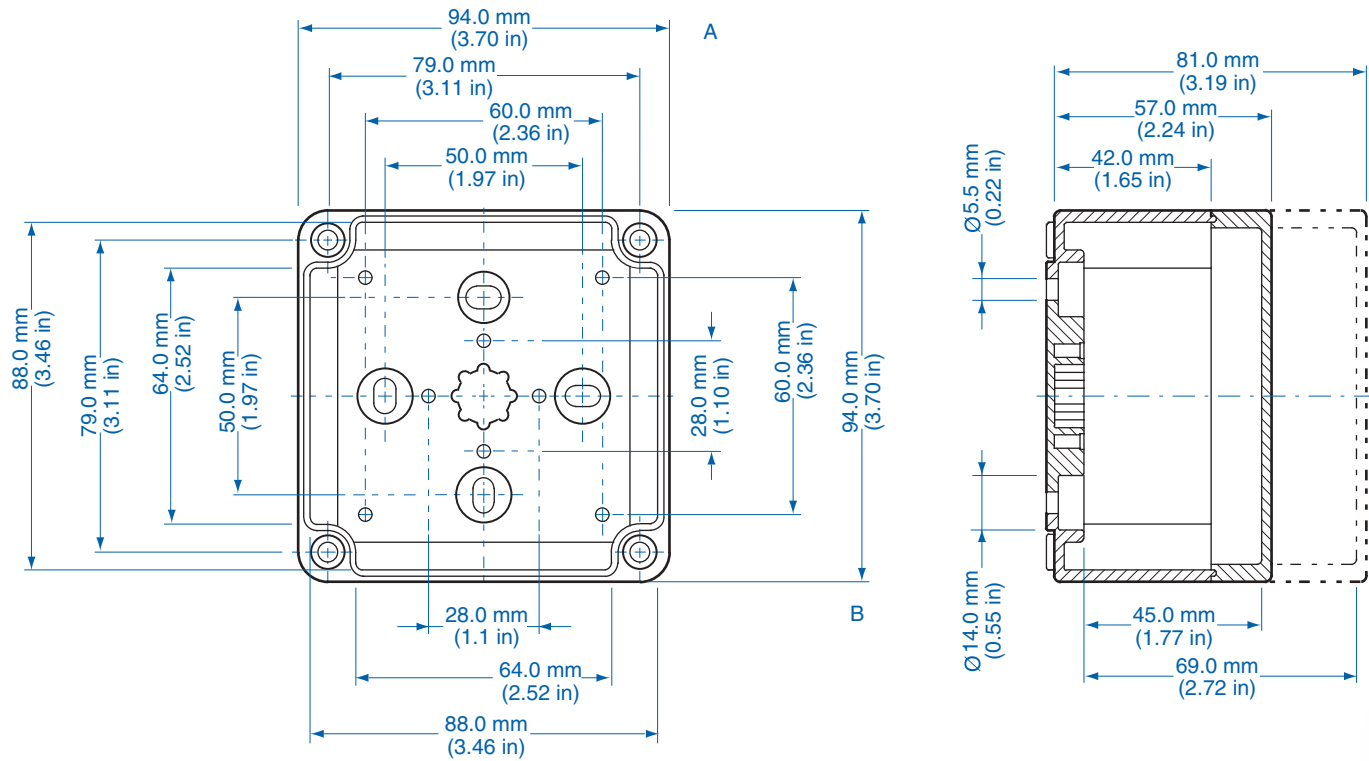

Dimensions