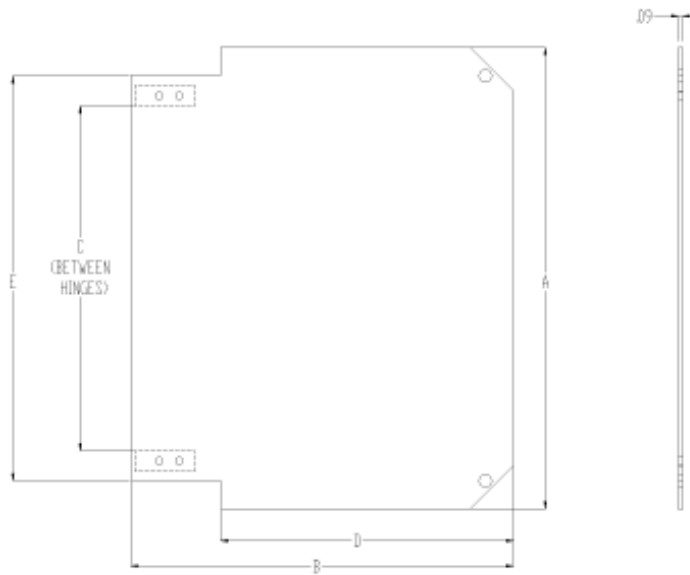

### Features

- Hinged aluminum panel installed on corner sliders allowing adjustable depth setting
- Can be installed hinged either right or left swing
- Field installed with no drilling required
- Mounting Hardware Included
- Material thickness 0.09"