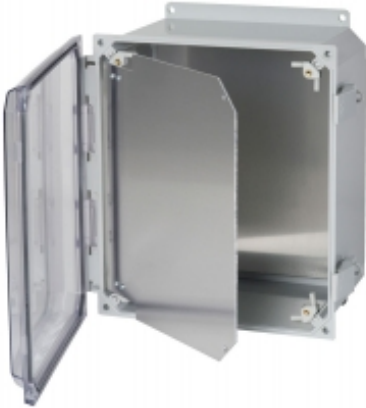

# Swing Panel *PCJSP Series*

### Features

- Hinged aluminum panel installed on corner sliders allowing adjustable depth setting
- Can be installed hinged either right or left swing
- Field installed with no drilling required
- Mounting Hardware Included
- Material thickness 0.09"