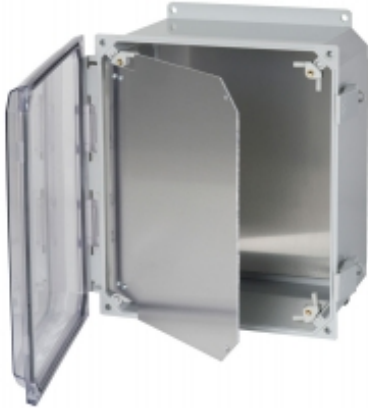

Swing Panel *PCJSP Series*

PCJ Series Accessory

Features

- Hinged aluminum panel installed on corner sliders allowing adjustable depth setting
- Can be installed hinged either right or left swing
- Field installed with no drilling required
- Mounting Hardware Included
- Material thickness 0.09"

HFPP Kit Part No.	Enclosure Base Part No.	A	B	C	D	E
PCJHFPP66	PCJ664	5.44	5.61	2.64	3.13	4.19
PCJHFPP86	PCJ864	7.44	5.61	4.64	3.13	6.19
PCJHFPP88	PCJ884	7.44	7.63	4.64	5.38	6.19
PCJHFPP108	PCJ1084	9.43	7.69	6.63	5.38	8.18
PCJHFPP1210	PCJ12106	11.55	9.58	8.63	7.33	10.13
PCJHFPP1412	PCJ14126	13.10	11.25	10.61	9.00	11.75
PCJHFPP1614	PCJ16148	14.75	12.88	12.33	12.88	13.44
PCJHFPP1816	PCJ181610	16.88	14.88	14.19	14.88	15.44