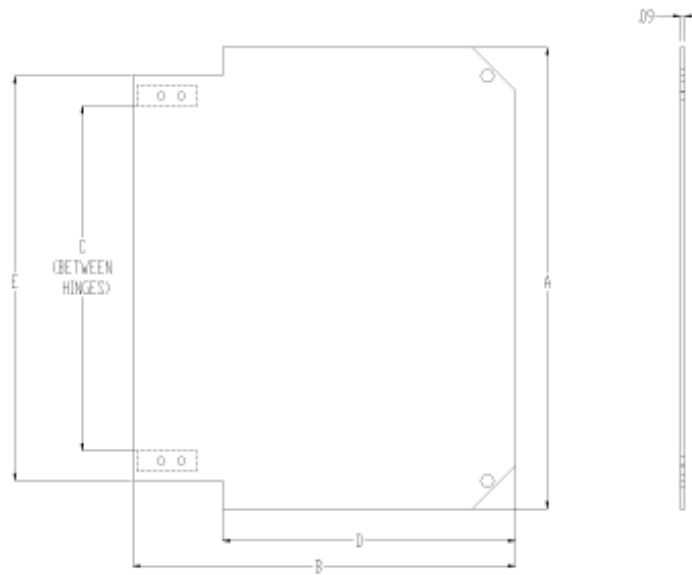

Swing Panel *PCJSP Series*

PCJ Series Accessory

Features

- Hinged aluminum panel installed on corner sliders allowing adjustable depth setting
- Can be installed hinged either right or left swing
- Field installed with no drilling required
- Mounting Hardware Included
- Material thickness 0.09"

HFPP Kit Part No.	Enclosure Base Part No.	A	B	C	D	E
PCJHFPP66	PCJ664	5.44	5.61	2.64	3.13	4.19
PCJHFPP86	PCJ864	7.44	5.61	4.64	3.13	6.19
PCJHFPP88	PCJ884	7.44	7.63	4.64	5.38	6.19
PCJHFPP108	PCJ1084	9.43	7.69	6.63	5.38	8.18
PCJHFPP1210	PCJ12106	11.55	9.58	8.63	7.33	10.13
PCJHFPP1412	PCJ14126	13.10	11.25	10.61	9.00	11.75
PCJHFPP1614	PCJ16148	14.75	12.88	12.33	12.88	13.44
PCJHFPP1816	PCJ181610	16.88	14.88	14.19	14.88	15.44