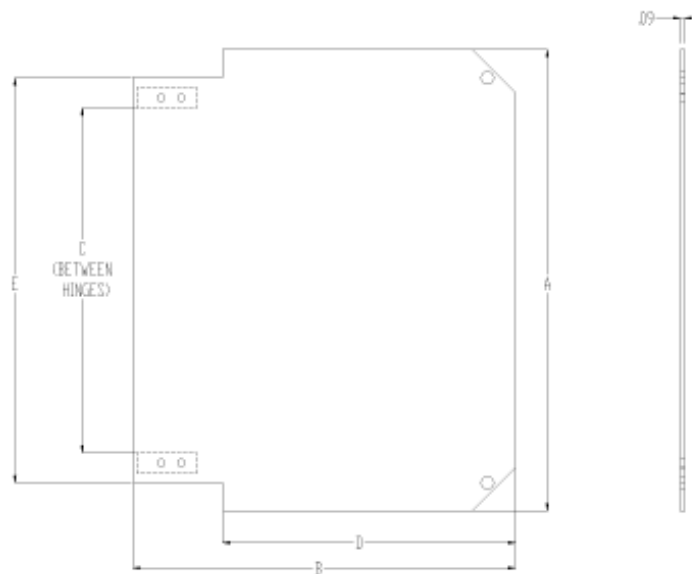

Swing Panel *PCJSP Series*

PCJ Series Accessory

Features

- Hinged aluminum panel installed on corner sliders allowing adjustable depth setting
- Can be installed hinged either right or left swing
- Field installed with no drilling required
- Mounting Hardware Included
- Material thickness 0.09"

HFPP Kit Part No.	Enclosure Base Part No.	A	B	C	D	E
PCJHFPP66	PCJ664	5.44	5.61	2.64	3.13	4.19
PCJHFPP86	PCJ864	7.44	5.61	4.64	3.13	6.19
PCJHFPP88	PCJ884	7.44	7.63	4.64	5.38	6.19
PCJHFPP108	PCJ1084	9.43	7.69	6.63	5.38	8.18
PCJHFPP1210	PCJ12106	11.55	9.58	8.63	7.33	10.13
PCJHFPP1412	PCJ14126	13.10	11.25	10.61	9.00	11.75
PCJHFPP1614	PCJ16148	14.75	12.88	12.33	12.88	13.44
PCJHFPP1816	PCJ181610	16.88	14.88	14.19	14.88	15.44