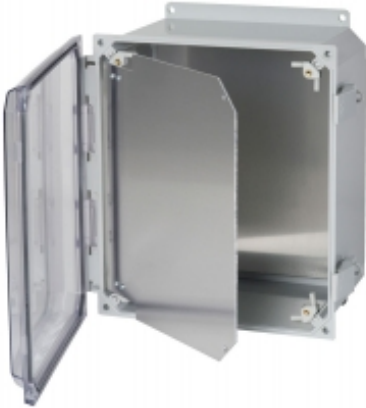

Swing Panel *PCJSP Series*

PCJ Series Accessory

Features

- Hinged aluminum panel installed on corner sliders allowing adjustable depth setting
- Can be installed hinged either right or left swing
- Field installed with no drilling required
- Mounting Hardware Included
- Material thickness 0.09"

HFPP Kit Part No.	Enclosure Base Part No.	A	B	C	D	E
PCJHFPP66	PCJ664	5.44	5.61	2.64	3.13	4.19
PCJHFPP86	PCJ864	7.44	5.61	4.64	3.13	6.19
PCJHFPP88	PCJ884	7.44	7.63	4.64	5.38	6.19
PCJHFPP108	PCJ1084	9.43	7.69	6.63	5.38	8.18
PCJHFPP1210	PCJ12106	11.55	9.58	8.63	7.33	10.13
PCJHFPP1412	PCJ14126	13.10	11.25	10.61	9.00	11.75
PCJHFPP1614	PCJ16148	14.75	12.88	12.33	12.88	13.44
PCJHFPP1816	PCJ181610	16.88	14.88	14.19	14.88	15.44