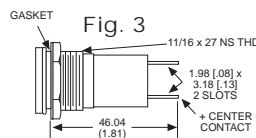

Uses:
T 3 1/4
MINIATURE
BAYONET
BASE
NEON
LAMP