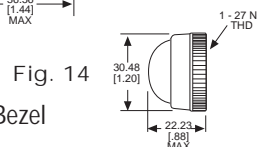

# 103 SERIES FOR 1" MOUNTING HOLE • OILTIGHT\*

BASE PART NO.	VOLTAGE	LAMP NO.	FIG
103-3114-05-103	105-125	521-9051 (B7A)	13
103-3114-05-103	210-250	521-9055 (F4A)	13

CAP PART NO.	COLOR	FIG	CAP PART NO.	COLOR	FIG
103-1231-403	RED	14	103-1235-403	WHITE	14
103-1233-403	AMBER	14	103-1237-403	CLEAR	14

\* See Page 14 for Oiltight information

Dimensions in mm [inches]

Uses:  
T 4 1/2  
CANDELABRA  
SCREW BASE  
NEON LAMP