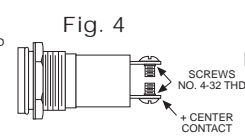

Uses:
T 3 1/4
MINIATURE
BAYONET
BASE
NEON
LAMP