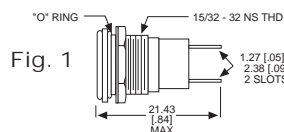

181 SERIES FOR 15/32" MOUNTING HOLE • WATERTIGHT

BASE PART NO.	VOLTAGE	LAMP NO.	FIG
181-8836-09-553	105-125 AC-DC	521-9047 (C7A)	1
181-8864-09-513	110-125 AC	521-9048 (C9A)	1

CAP PART NO.	COLOR	FIG	CAP PART NO.	COLOR	FIG
181-0931-003	RED	2	181-0935-003	WHITE	2
181-0933-003	AMBER	2	181-0937-003	CLEAR	2

Material & Finish: Base - Black Anodized Aluminum, Cap - High Impact Plastic

Uses:
T-2 MIDGET
FLANGE BASE
NEON LAMP

052, 081, 095 & 135 SERIES FOR 11/16" MOUNTING HOLE • WATERTIGHT

BASE PART NO.	VOLTAGE	LAMP NO.	FIG
081-0408-01-343	105-125 AC-DC	521-9053 (B1A)	3
081-0463-01-313	110-125 AC	521-9054 (B2A)	3
081-1308-01-343	105-125 AC-DC	521-9053 (B1A)	4
081-1363-01-313	110-125 AC	521-9054 (B2A)	4

CAP PART NO.	COLOR	FIG	CAP PART NO.	COLOR	FIG
052-3191-003	RED	5	095-3131-003	RED	7
052-3193-003	AMBER	5	095-3133-003	AMBER	7
052-3195-003	WHITE	5	095-3135-003	WHITE	7
052-3197-003	CLEAR	5	095-3137-003	CLEAR	7
081-0131-303	RED	6	135-3231-003	RED	8
081-0133-303	AMBER	6	135-3233-003	AMBER	8
081-0135-303	WHITE	6	135-3235-003	WHITE	8
081-0137-303	CLEAR	6	135-3237-003	CLEAR	8

Material & Finish: Base - Chrome Plated Brass, Cap - Polycarbonate - 081 has Chrome Plated Bezel