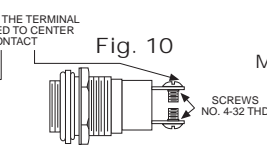

Uses:
T 3 1/4
MINIATURE
BAYONET
BASE
NEON
LAMP