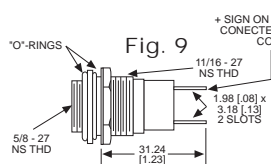

Uses:
T 3 1/4
MINIATURE
BAYONET
BASE
NEON
LAMP