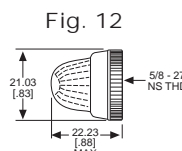

103 SERIES FOR 1" MOUNTING HOLE • OILTIGHT*

BASE PART NO.	VOLTAGE	LAMP NO.	FIG
103-3114-05-103	105-125	521-9051 (B7A)	13
103-3114-05-103	210-250	521-9055 (F4A)	13

CAP PART NO.	COLOR	FIG	CAP PART NO.	COLOR	FIG
103-1231-403	RED	14	103-1235-403	WHITE	14
103-1233-403	AMBER	14	103-1237-403	CLEAR	14

Material & Finish: Base - Nickel Plated Brass, Cap - Polycarbonate with Chrome Plated Brass Bezel

Green & Blue Lens Caps Not Available For Neon Indicators

Neon and incandescent lamp information on Pages 35 and 36

* See Page 14 for Oiltight information

Dimensions in mm [inches]