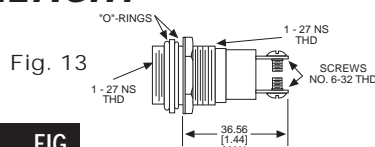

# 103 SERIES FOR 1" MOUNTING HOLE • OILTIGHT\*

BASE PART NO.	VOLTAGE	LAMP NO.	FIG
103-3114-05-103	105-125	521-9051 (B7A)	13
103-3114-05-103	210-250	521-9055 (F4A)	13

CAP PART NO.	COLOR	FIG	CAP PART NO.	COLOR	FIG
103-1231-403	RED	14	103-1235-403	WHITE	14
103-1233-403	AMBER	14	103-1237-403	CLEAR	14

\* See Page 14 for Oiltight information

Dimensions in mm [inches]

Uses:  
T 4 1/2  
CANDELABRA  
SCREW BASE  
NEON LAMP