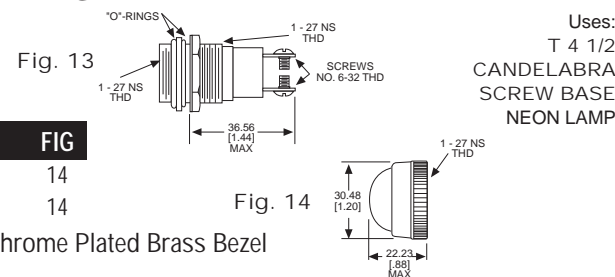

Material & Finish: Base - Nickel Plated Brass, Cap - Polycarbonate with Chrome Plated Brass Bezel

Uses:  
T 3 1/4  
MINIATURE  
BAYONET  
BASE  
NEON  
LAMP

## 103 SERIES FOR 1" MOUNTING HOLE • OILTIGHT\*

BASE PART NO.	VOLTAGE	LAMP NO.	FIG
103-3114-05-103	105-125	521-9051 (B7A)	13
103-3114-05-103	210-250	521-9055 (F4A)	13

CAP PART NO.	COLOR	FIG	CAP PART NO.	COLOR	FIG
103-1231-403	RED	14	103-1235-403	WHITE	14
103-1233-403	AMBER	14	103-1237-403	CLEAR	14

\* See Page 14 for Oiltight information

Dimensions in mm [inches]

Uses:  
T 4 1/2  
CANDELABRA  
SCREW BASE  
NEON LAMP