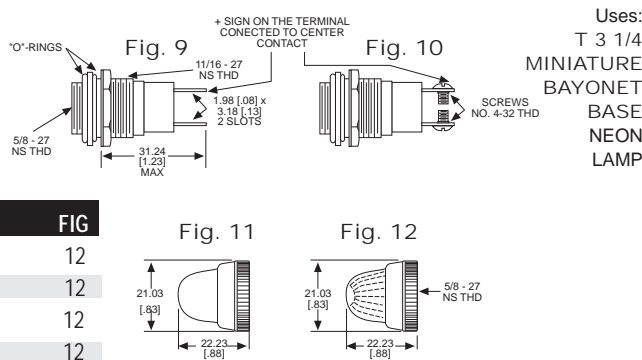

Uses:
T 3 1/4
MINIATURE
BAYONET
BASE
NEON
LAMP

103 SERIES FOR 1" MOUNTING HOLE • OILTIGHT*

BASE PART NO.	VOLTAGE	LAMP NO.	FIG
103-3114-05-103	105-125	521-9051 (B7A)	13
103-3114-05-103	210-250	521-9055 (F4A)	13

CAP PART NO.	COLOR	FIG	CAP PART NO.	COLOR	FIG
103-1231-403	RED	14	103-1235-403	WHITE	14
103-1233-403	AMBER	14	103-1237-403	CLEAR	14

Material & Finish: Base - Nickel Plated Brass, Cap - Polycarbonate with Chrome Plated Brass Bezel

Green & Blue Lens Caps Not Available For Neon Indicators

Neon and incandescent lamp information on Pages 35 and 36

* See Page 14 for Oiltight information

Dimensions in mm [inches]