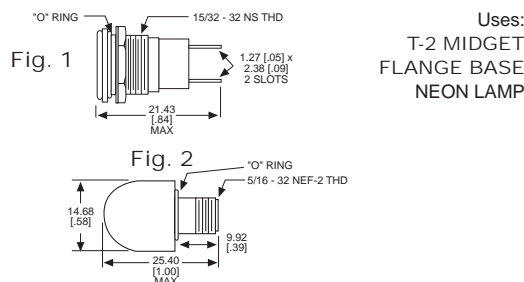

## 181 SERIES FOR 15/32" MOUNTING HOLE • WATERTIGHT

BASE PART NO.	VOLTAGE	LAMP NO.	FIG
181-8836-09-553	105-125 AC-DC	521-9047 (C7A)	1
181-8864-09-513	110-125 AC	521-9048 (C9A)	1

CAP PART NO.	COLOR	FIG	CAP PART NO.	COLOR	FIG
181-0931-003	RED	2	181-0935-003	WHITE	2
181-0933-003	AMBER	2	181-0937-003	CLEAR	2

Material & Finish: Base - Black Anodized Aluminum, Cap - High Impact Plastic

Uses:  
T-2 MIDGET  
FLANGE BASE  
NEON LAMP

Material & Finish: Base - Chrome Plated Brass, Cap - Polycarbonate - 081 has Chrome Plated Bezel

Uses:  
T 3 1/4  
MINIATURE  
BAYONET  
BASE  
NEON  
LAMP

\* See Page 14 for Oiltight information

Dimensions in mm [inches]

Uses:  
T 4 1/2  
CANDELABRA  
SCREW BASE  
NEON LAMP