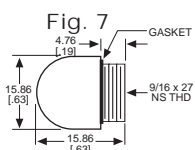

Material & Finish: Base - Black Anodized Aluminum, Cap - High Impact Plastic

Uses:
T-2 MIDGET
FLANGE BASE
NEON LAMP

052, 081, 095 & 135 SERIES FOR 11/16" MOUNTING HOLE • WATERTIGHT

BASE PART NO.	VOLTAGE	LAMP NO.	FIG
081-0408-01-343	105-125 AC-DC	521-9053 (B1A)	3
081-0463-01-313	110-125 AC	521-9054 (B2A)	3
081-1308-01-343	105-125 AC-DC	521-9053 (B1A)	4
081-1363-01-313	110-125 AC	521-9054 (B2A)	4

Material & Finish: Base - Chrome Plated Brass, Cap - Polycarbonate - 081 has Chrome Plated Bezel

Uses:
T 3 1/4
MINIATURE
BAYONET
BASE
NEON
LAMP

125 SERIES FOR 11/16" MOUNTING HOLE • OILTIGHT*

BASE PART NO.	VOLTAGE	LAMP NO.	FIG
125-0408-11-143	105-125 AC-DC	521-9053 (B1A)	9
125-0463-11-113	110-125 AC	521-9054 (B2A)	9
125-1308-11-143	105-125 AC-DC	521-9053 (B1A)	10
125-1363-11-113	110-125 AC	521-9054 (B2A)	10

Green & Blue Lens Caps Not Available For Neon Indicators

Neon and incandescent lamp information on Pages 35 and 36

* See Page 14 for Oiltight information

Dimensions in mm [inches]

Uses:
T 4 1/2
CANDELABRA
SCREW BASE
NEON LAMP