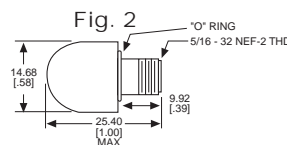

181 SERIES FOR 15/32" MOUNTING HOLE • WATERTIGHT

BASE PART NO.	VOLTAGE	LAMP NO.	FIG
181-8836-09-553	105-125 AC-DC	521-9047 (C7A)	1
181-8864-09-513	110-125 AC	521-9048 (C9A)	1

CAP PART NO.	COLOR	FIG	CAP PART NO.	COLOR	FIG
181-0931-003	RED	2	181-0935-003	WHITE	2
181-0933-003	AMBER	2	181-0937-003	CLEAR	2

Material & Finish: Base - Black Anodized Aluminum, Cap - High Impact Plastic

Uses:
T-2 MIDGET
FLANGE BASE
NEON LAMP

052, 081, 095 & 135 SERIES FOR 11/16" MOUNTING HOLE • WATERTIGHT

BASE PART NO.	VOLTAGE	LAMP NO.	FIG
081-0408-01-343	105-125 AC-DC	521-9053 (B1A)	3
081-0463-01-313	110-125 AC	521-9054 (B2A)	3
081-1308-01-343	105-125 AC-DC	521-9053 (B1A)	4
081-1363-01-313	110-125 AC	521-9054 (B2A)	4

CAP PART NO.	COLOR	FIG	CAP PART NO.	COLOR	FIG
052-3191-003	RED	5	095-3131-003	RED	7
052-3193-003	AMBER	5	095-3133-003	AMBER	7
052-3195-003	WHITE	5	095-3135-003	WHITE	7
052-3197-003	CLEAR	5	095-3137-003	CLEAR	7
081-0131-303	RED	6	135-3231-003	RED	8
081-0133-303	AMBER	6	135-3233-003	AMBER	8
081-0135-303	WHITE	6	135-3235-003	WHITE	8
081-0137-303	CLEAR	6	135-3237-003	CLEAR	8

Material & Finish: Base - Chrome Plated Brass, Cap - Polycarbonate - 081 has Chrome Plated Bezel