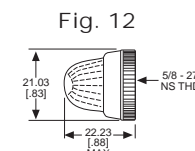

103 SERIES FOR 1" MOUNTING HOLE • OILTIGHT*

BASE PART NO.	VOLTAGE	LAMP NO.	FIG
103-3114-05-103	105-125	521-9051 (B7A)	13
103-3114-05-103	210-250	521-9055 (F4A)	13

CAP PART NO.	COLOR	FIG	CAP PART NO.	COLOR	FIG
103-1231-403	RED	14	103-1235-403	WHITE	14
103-1233-403	AMBER	14	103-1237-403	CLEAR	14

Material & Finish: Base - Nickel Plated Brass, Cap - Polycarbonate with Chrome Plated Brass Bezel

Green & Blue Lens Caps Not Available For Neon Indicators

Neon and incandescent lamp information on Pages 35 and 36

* See Page 14 for Oiltight information

Dimensions in mm [inches]