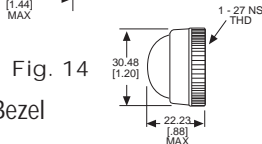

CAP PART NO.	COLOR	FIG	CAP PART NO.	COLOR	FIG
103-1231-403	RED	14	103-1235-403	WHITE	14
103-1233-403	AMBER	14	103-1237-403	CLEAR	14

Material & Finish: Base - Nickel Plated Brass, Cap - Polycarbonate with Chrome Plated Brass Bezel

Green & Blue Lens Caps Not Available For Neon Indicators

Neon and incandescent lamp information on Pages 35 and 36

* See Page 14 for Oiltight information

Dimensions in mm [inches]

Uses:
T 4 1/2
CANDELABRA
SCREW BASE
NEON LAMP