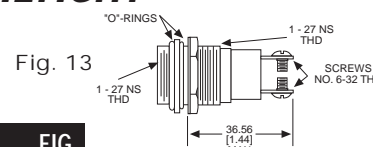

CAP PART NO.	COLOR	FIG	CAP PART NO.	COLOR	FIG
103-1231-403	RED	14	103-1235-403	WHITE	14
103-1233-403	AMBER	14	103-1237-403	CLEAR	14

Material & Finish: Base - Nickel Plated Brass, Cap - Polycarbonate with Chrome Plated Brass Bezel

Green & Blue Lens Caps Not Available For Neon Indicators

Neon and incandescent lamp information on Pages 35 and 36

* See Page 14 for Oiltight information

Dimensions in mm [inches]

Uses:
T 4 1/2
CANDELABRA
SCREW BASE
NEON LAMP