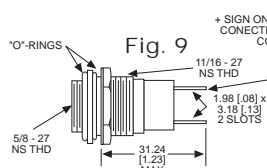

Uses:
T 3 1/4
MINIATURE
BAYONET
BASE
NEON
LAMP