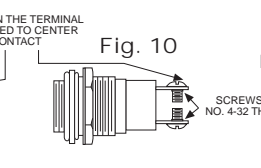

Uses:
T 3 1/4
MINIATURE
BAYONET
BASE
NEON
LAMP