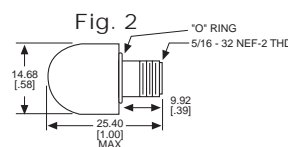

181 SERIES FOR 15/32" MOUNTING HOLE • WATERTIGHT

BASE PART NO.	VOLTAGE	LAMP NO.	FIG
181-8836-09-553	105-125 AC-DC	521-9047 (C7A)	1
181-8864-09-513	110-125 AC	521-9048 (C9A)	1

CAP PART NO.	COLOR	FIG	CAP PART NO.	COLOR	FIG
181-0931-003	RED	2	181-0935-003	WHITE	2
181-0933-003	AMBER	2	181-0937-003	CLEAR	2

Material & Finish: Base - Black Anodized Aluminum, Cap - High Impact Plastic

Uses:
T-2 MIDGET
FLANGE BASE
NEON LAMP

052, 081, 095 & 135 SERIES FOR 11/16" MOUNTING HOLE • WATERTIGHT

BASE PART NO.	VOLTAGE	LAMP NO.	FIG
081-0408-01-343	105-125 AC-DC	521-9053 (B1A)	3
081-0463-01-313	110-125 AC	521-9054 (B2A)	3
081-1308-01-343	105-125 AC-DC	521-9053 (B1A)	4
081-1363-01-313	110-125 AC	521-9054 (B2A)	4

CAP PART NO.	COLOR	FIG	CAP PART NO.	COLOR	FIG
052-3191-003	RED	5	095-3131-003	RED	7
052-3193-003	AMBER	5	095-3133-003	AMBER	7
052-3195-003	WHITE	5	095-3135-003	WHITE	7
052-3197-003	CLEAR	5	095-3137-003	CLEAR	7
081-0131-303	RED	6	135-3231-003	RED	8
081-0133-303	AMBER	6	135-3233-003	AMBER	8
081-0135-303	WHITE	6	135-3235-003	WHITE	8
081-0137-303	CLEAR	6	135-3237-003	CLEAR	8

Material & Finish: Base - Chrome Plated Brass, Cap - Polycarbonate - 081 has Chrome Plated Bezel