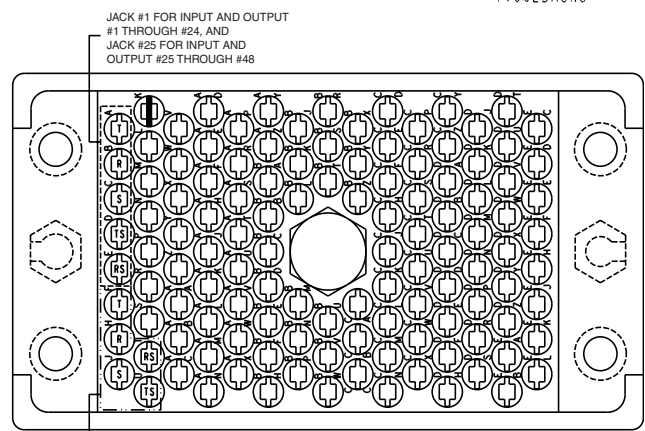

Standard Audio Configuration Wiring (S.A.C.)
90 Pin Plug Connector
(Normals at jacks)

90 PIN CONNECTOR PIN-OUT			
JACK No.	TIP	RING	SLEEVE
1	A	H	R
JACKS #2 THRU #6 PATTERN CONTINUES TO F, N, W			
7	X	AE	AM
JACKS #8 THRU #12 PATTERN CONTINUES TO AC, AL, AT			
13	BJ	BS	BY
JACKS #14 THRU #18 PATTERN CONTINUES TO BP, BX, CD			
19	CF	CN	CW
JACKS #20 THRU #24 PATTERN CONTINUES TO CM, CU, DB			

Standard Audio Configuration Wiring (S.A.C.)
120 Pin Plug Connector
(Normals brought out)

120 PIN CONNECTOR PIN-OUT					
JACK No.	TIP	RING	SLEEVE	TIP SHUNT	RING SHUNT
1	A	B	C	D	E
JACKS #2 THRU #6 PATTERN CONTINUES TO AM, AN, AL, AR, AJ					
7	AH	AF	AE	AD	AP
JACKS #8 THRU #12 PATTERN CONTINUES TO BN, BP, BW, BV, BU					
13	BT	BS	BR	BX	BY
JACKS #14 THRU #18 PATTERN CONTINUES TO CX, DH, DF, DE, DD					
19	DC	DB	DA	CZ	CY
JACKS #20 THRU #24 PATTERN CONTINUES TO EF, EH, EJ, EK, EL					