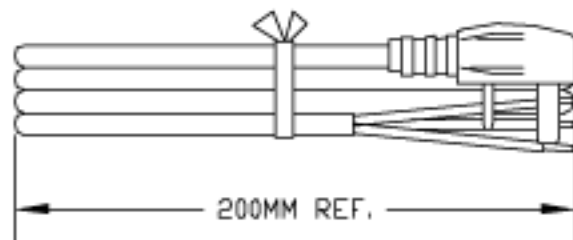

PACKAGING: FOLD & TIE

1	C.U.D - NEW RELEASE	04/18/06
REV	DESCRIPTION	DATE

- ☒ Indianapolis, IN
- ☐ Conover, N.C.
- ☐ Fremont, CA
- ☐ Aguascalientes, MX
- ☐ Tijuana, Mexico
- ☐ Hermosillo, MX
- ☐ Clinton, AR
- ☐ Kanata, Canada

Proprietary Notice:

This document is the property of Volex Incorporated. The information contained herein is not to be disclosed to anyone without the express written consent of Volex Inc.

MATERIAL:
PLUG: PVC-BLACK
JACKET: PVC-BLACK
LEAD FREE

FINISH:
JACKET: SMOOTH

SCALE:
NOT TO SCALE

ECD:
N/A

ITEM DESCRIPTION:
CORDSET - BRITISH
POWER SUPPLY CORD (2.5 METERS)

TOLERANCE UNLESS OTHERWISE SPECIFIED
.XXX ±
.XX ±
.X ±
FRACT. ±
ANGULAR ± 1/2°

APPROVED:
CR

DRAWN BY:
MAF

DATE:
04/18/06

PART NO.:
2103H 10 C3