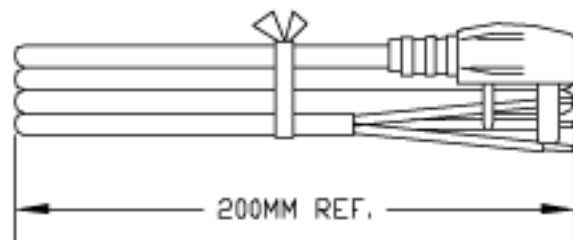

PACKAGING: FOLD & TIE

1	C.U.D - NEW RELEASE	04/18/06
REV	DESCRIPTION	DATE

- ☒ Indianapolis, IN
- ☐ Conover, N.C.
- ☐ Fremont, CA
- ☐ Aguascalientes, MX
- ☐ Tijuana, Mexico
- ☐ Hermosillo, MX
- ☐ Clinton, AR
- ☐ Kanata, Canada

Proprietary Notice:

This document is the property of Volex Incorporated. The information contained herein is not to be disclosed to anyone without the express written consent of Volex Inc.

MATERIAL:
PLUG: PVC-BLACK
JACKET: PVC-BLACK
LEAD FREE

FINISH:
JACKET: SMOOTH

SCALE:
NOT TO SCALE

ECD:
N/A

ITEM DESCRIPTION:
CORDSET - BRITISH
POWER SUPPLY CORD (2.5 METERS)

APPROVED:
CR

DRAWN BY:
MAF

DATE:
04/18/06

PART NO.
2103H 10 C3