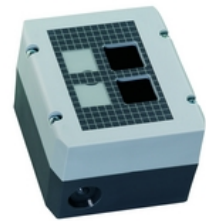

**RAFIX - Insulating housing,  $\varnothing$  16.2 mm, IP65, 2-module, light grey/dark grey**  
**1.20.820.001/0000**

### Dimensions

Dimensions	100x115x74 mm
------------	---------------