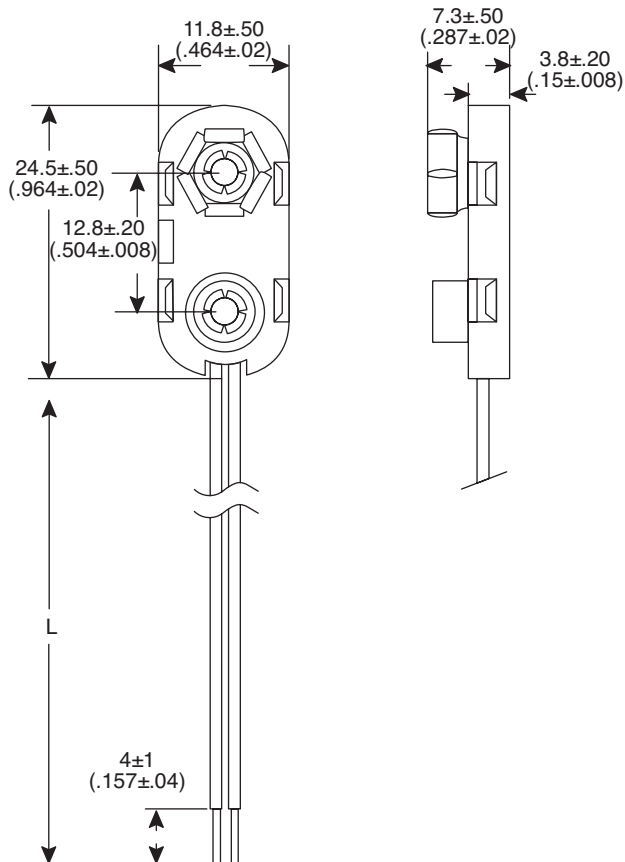

DIMENSIONS: mm (in)

SPECIFICATIONS

Wire:	Stripped and Tinned, 24 AWG
Snaps:	Nickel Plated Brass, 6 prong
Housing:	ABS Resin, Black color
RoHS Compliant	

Mouser Stock No.	L (in)
123-6004-GR	4±.20
123-6006-GR	6±.20
123-6010-GR	10±.20