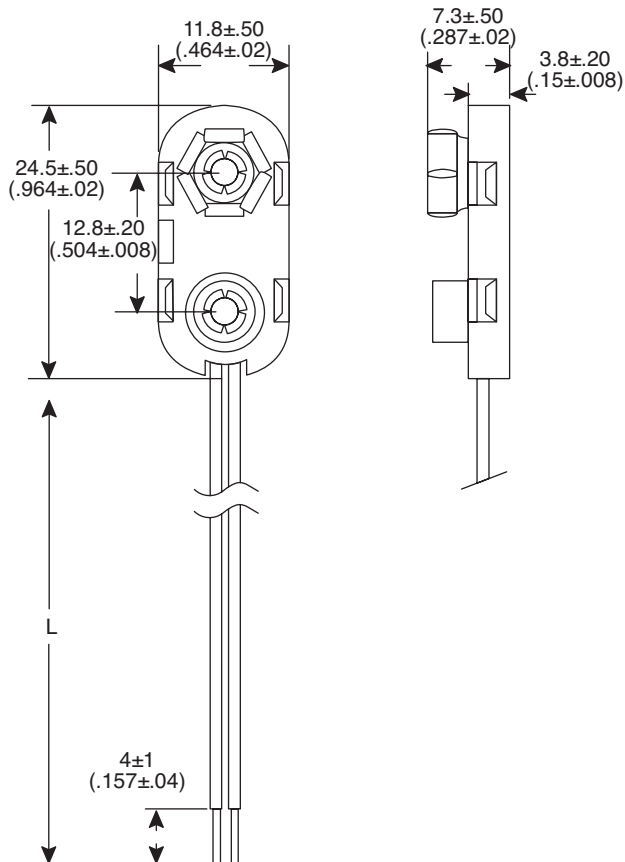

**DIMENSIONS: mm (in)**

SPECIFICATIONS	
Wire:	Stripped and Tinned, 24 AWG
Snaps:	Nickel Plated Brass, 6 prong
Housing:	ABS Resin, Black color
RoHS Compliant	

Mouser Stock No.	L (in)
123-6004-GR	4±.20
123-6006-GR	6±.20
123-6010-GR	10±.20