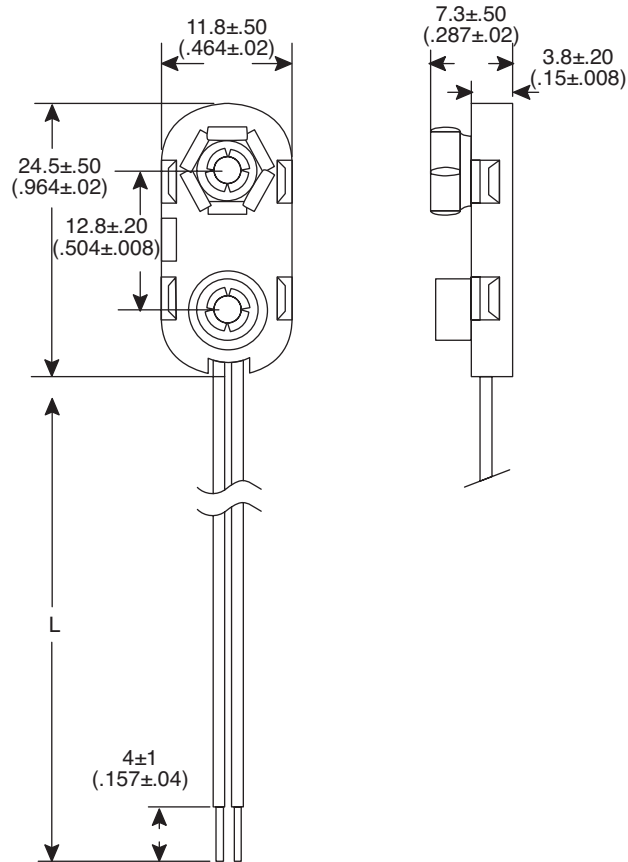

**DIMENSIONS: mm (in)**

SPECIFICATIONS	
Wire:	Stripped and Tinned, 24 AWG
Snaps:	Nickel Plated Brass, 6 prong
Housing:	ABS Resin, Black color
RoHS Compliant	

Mouser Stock No.	L (in)
123-6004-GR	4±.20
123-6006-GR	6±.20
123-6010-GR	10±.20