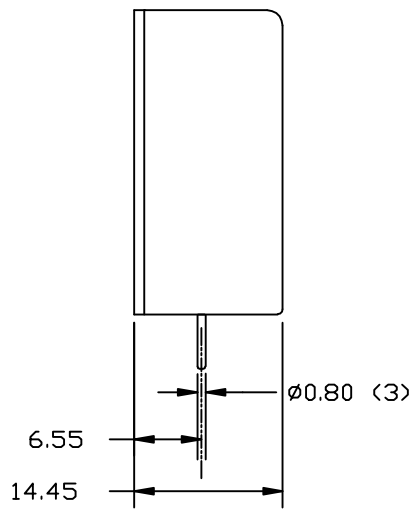

CAT. LISTING	ISSUE NO.	OPERATING TEMPERATURE	SUPPLY RANGE		HOUSING MATERIAL	SENSING RANGE		OUTPUT NOMINAL	MAXIMUM COIL RESISTANCE AT 70°C	NUMBER OF TURNS
			NOMINAL	MAXIMUM		NOMINAL	MAXIMUM			
CSNP661	3	-40°C TO +85°C	±12V	±15V	GLASS FILLED P.B.T.	50A	90A	±50mA	30 Ohms	1000 ± 1
CSNP661-003	3	-40°C TO +85°C	±12V	±15V		50A	90A	±50mA	30 Ohms	1000 ± 1
CSNP661-006	3	-40°C TO +85°C	±12V	±15V		50A	90A	±50mA	30 Ohms	1000 ± 1
CSNT651	3	-40°C TO +85°C	±12V	±15V		50A	150A	±25mA	100 Ohms	2000 ± 1
CSNG251	3	-40°C TO +85°C	+15V	-15V		100A	180A	±50mA	100 Ohms	2000 ± 1
CSNF661	2	-40°C TO +85°C	±12V	±15V		100A	150A	±100mA	30 Ohms	1000 ± 1
CSNF141	1	-25°C TO +85°C	±12V	±15V		100A	150A	±100mA	50 Ohms	1000 ± 1
CSNT651-005	1	-40°C TO +85°C	±12V	±15V		50A	150A	±25mA	100 Ohms	2000 ± 1
CSNR151-005	1	-40°C TO +85°C	±12V	±15V		125A	200A	±62.5mA	100 Ohms	2000 ± 1
CSNR161-004	1	-40°C TO +85°C	±12V	±15V		125A	200A	±125mA	30 Ohms	1000 ± 1
CSNF651	1	-40°C TO +85°C	±12V	±15V		100A	150A	±50mA	100 Ohms	2000 ± 1

CSN SERIES
MTG-CSN-218

DRAWING NUMBER
6

ISSUE

CATALOGUE LISTING

NOTES:-

1. MOUNTING HOLES 0.90 DIA.
2. INK COLOUR BLACK.

DRAWN V. JOHNSTON 2/97

CHECK

SCALE 1- 2/1

DIMENSIONS ARE IN MILLIMETRES

MODIFY ON CAD3D SYSTEM ONLY