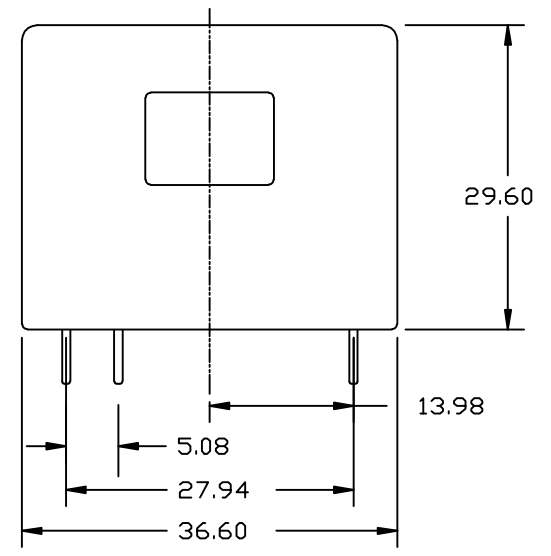

CSN SERIES
MTG-CSN-218

DRAWING NUMBER
6

ISSUE

CATALOGUE LISTING

NOTES:-

1. MOUNTING HOLES 0.90 DIA.
2. INK COLOUR BLACK.

DRAWN V. JOHNSTON 2/97

CHECK

SCALE 1- 2/1

DIMENSIONS ARE IN MILLIMETRES

MODIFY ON CAD3D SYSTEM ONLY