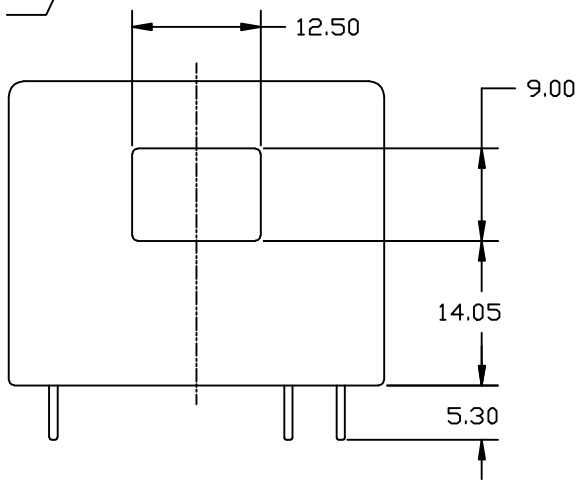

CAT. LISTING	ISSUE NO.	OPERATING TEMPERATURE	SUPPLY RANGE		HOUSING MATERIAL	SENSING RANGE		OUTPUT NOMINAL	MAXIMUM COIL RESISTANCE AT 70°C	NUMBER OF TURNS
			NOMINAL	MAXIMUM		NOMINAL	MAXIMUM			
CSNP661	3	-40°C TO +85°C	±12V	±15V	GLASS FILLED P.B.T.	50A	90A	±50mA	30 Ohms	1000 ± 1
CSNP661-003	3	-40°C TO +85°C	±12V	±15V		50A	90A	±50mA	30 Ohms	1000 ± 1
CSNP661-006	3	-40°C TO +85°C	±12V	±15V		50A	90A	±50mA	30 Ohms	1000 ± 1
CSNT651	3	-40°C TO +85°C	±12V	±15V		50A	150A	±25mA	100 Ohms	2000 ± 1
CSNG251	3	-40°C TO +85°C	+15V	-15V		100A	180A	±50mA	100 Ohms	2000 ± 1
CSNF661	2	-40°C TO +85°C	±12V	±15V		100A	150A	±100mA	30 Ohms	1000 ± 1
CSNF141	1	-25°C TO +85°C	±12V	±15V		100A	150A	±100mA	50 Ohms	1000 ± 1
CSNT651-005	1	-40°C TO +85°C	±12V	±15V		50A	150A	±25mA	100 Ohms	2000 ± 1
CSNR151-005	1	-40°C TO +85°C	±12V	±15V		125A	200A	±62.5mA	100 Ohms	2000 ± 1
CSNR161-004	1	-40°C TO +85°C	±12V	±15V		125A	200A	±125mA	30 Ohms	1000 ± 1
CSNF651	1	-40°C TO +85°C	±12V	±15V		100A	150A	±50mA	100 Ohms	2000 ± 1

CSN SERIES
MTG-CSN-218

DRAWING NUMBER
6

ISSUE

CATALOGUE LISTING

NOTES:-

1. MOUNTING HOLES 0.90 DIA.
2. INK COLOUR BLACK.

DRAWN V. JOHNSTON 2/97

CHECK

SCALE 1- 2/1

DIMENSIONS ARE IN MILLIMETRES

MODIFY ON CAD3D SYSTEM ONLY