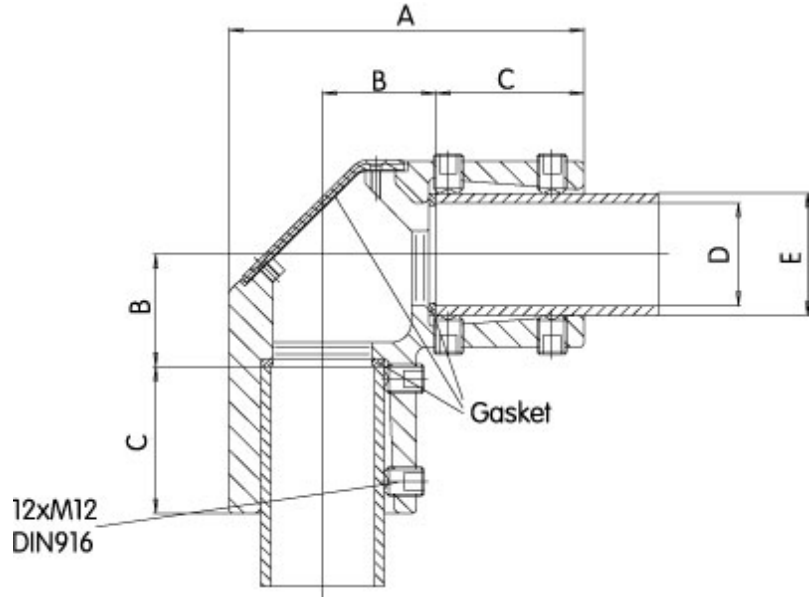

## Heavy Duty Elbow *HDSSEL Series*

- Cast Aluminum
- Large cover opening for easier cable pull through.

Part No.	System	A	B	C	D	E
R147-020-000R	50	144	46	60	42	50
R147-020-200R	80	193	56	83	70	80

*Data subject to change without notice*