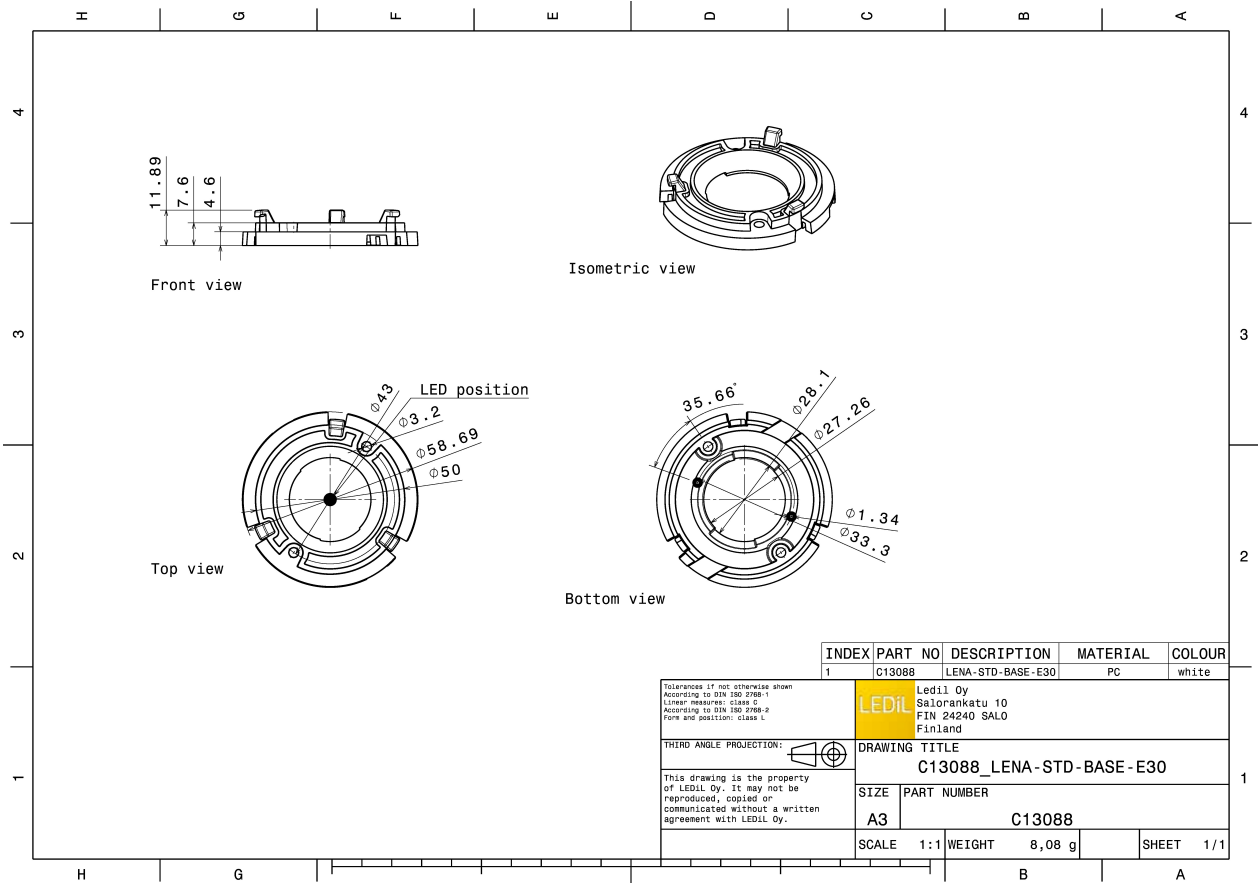

LENA-STD-BASE-E30

Basepart for LENA and LENINA reflectors.
Compatible with Osram Soleriq E30.

TECHNICAL SPECIFICATIONS:

Dimensions	Ø 58.7 mm
Height	11.9 mm
Fastening	screw
Colour	white
Box size	270 x 180 x 115 mm
Box weight	0 kg
Quantity in Box	60 pcs
ROHS compliant	yes ⓘ

MATERIAL SPECIFICATIONS:

Component	Type	Material	Colour
LENA-STD-BASE-E30	Base part	PC	white

GENERAL INFORMATION:

NOTE: The typical beam angle will be changed by different color, chip size and chip position tolerance. The typical total beam angle is the full angle measured where the luminous intensity is half of the peak value.