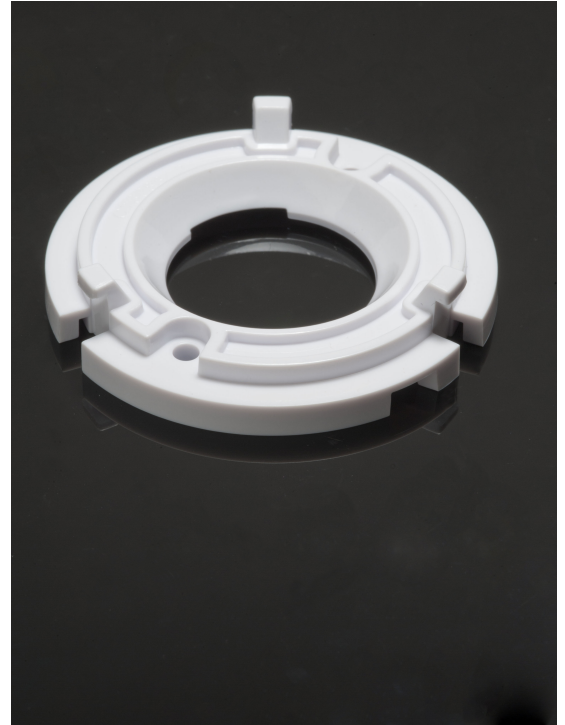

LENA-STD-BASE-E30

Basepart for LENA and LENINA reflectors.
Compatible with Osram Soleriq E30.

TECHNICAL SPECIFICATIONS:

Dimensions	Ø 58.7 mm
Height	11.9 mm
Fastening	screw
Colour	white
Box size	270 x 180 x 115 mm
Box weight	0 kg
Quantity in Box	60 pcs
ROHS compliant	yes ⓘ

MATERIAL SPECIFICATIONS:

Component	Type	Material	Colour
LENA-STD-BASE-E30	Base part	PC	white

GENERAL INFORMATION:

NOTE: The typical beam angle will be changed by different color, chip size and chip position tolerance. The typical total beam angle is the full angle measured where the luminous intensity is half of the peak value.