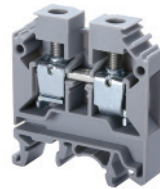

CTS6U

8 mm

47 x 43 mm

9 mm

Polyamide 6.6

2 screw clamps & 1 tapped hole for cross connect.

C US	60947-7-1	C US
E220514		E220514
22-8 AWG	0.5-6 sq.mm	22-8 AWG
600 V	1000 V	600 V
50 A	41 A	50 A
14 lb-in	0.8 Nm	14 lb-in

Cat. No.	Std. Pk.
CTS6U	50
EP6/10U	50
PP6/10U	50
SP6/10U	100

CA702	50
CA802	50

CA723/2	100
CA723/3	50
CA723/4	50
CA723/10	10

CA743/2	100
CA743/3	50
CA743/4	50
CA743/10	10

CA703/2	100
CA704/2	100
CA705/2	100
CA733/10	100

CA707/S/Q/1	100
CA710/2	100
CA710/3	100
CA710/4	100
CA710/10	25

MT8 100

CTS10U

10 mm

47 x 43 mm

11 mm

Polyamide 6.6

2 screw clamps & 1 tapped hole for cross connect.