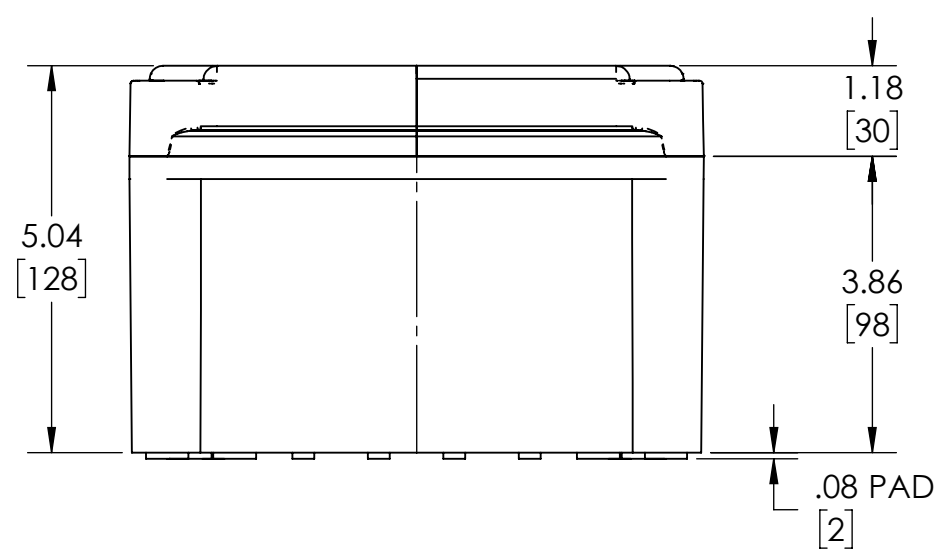

PART NAME

NEMA 4X PLASTIC BOX (PTS SERIES)

PART No.

PTS-25340 & PTS-25340-C

REVISION DATE

4-22-16

**DRAWING FOR REFERENCE**  
WE RESERVE THE RIGHT TO MAKE CHANGES TO OUR STANDARD PRODUCTS. PLEASE CONSULT WITH BUD INDUSTRIES PRIOR TO USING THIS DRAWING FOR DESIGN PURPOSE.

- NOTES:
- 1- MATERIAL: BODY - POLYCARBONATE WITH 10% FIBERGLASS  
COVER - POLYCARBONATE
  - 2- COLOR: NO SUFFIX - GRAY BODY & GRAY COVER  
(-C) SUFFIX - GRAY BODY & CLEAR COVER
  - 3- COVER ATTACHES WITH NON-METALLIC CAPTIVE SCREWS  
(ITEMS NOT SHOWN)
  - 4- SUPPLIED WITH FOUR M4 x 10mm LG. PAN HEAD SCREWS  
(ITEMS NOT SHOWN)
  - 5- DIMENSIONS ARE INCH [MM]
- OPTIONAL ACCESSORIES:  
 STEEL INTERNAL PANEL #PTX-25340  
 PLASTIC INTERNAL PANEL #PTX-25340-P  
 STEEL EXTERNAL BRACKET #NBX-10922  
 PLASTIC EXTERNAL BRACKET #PIX-4117