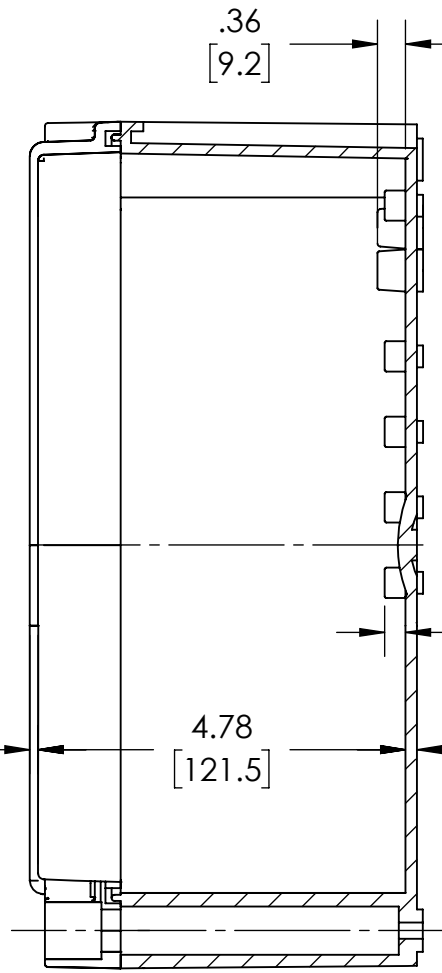

PART NAME

NEMA 4X PLASTIC BOX (PTS SERIES)

PART No.

PTS-25340 & PTS-25340-C

REVISION DATE

4-22-16

**DRAWING FOR REFERENCE**  
WE RESERVE THE RIGHT TO MAKE CHANGES TO OUR STANDARD PRODUCTS. PLEASE CONSULT WITH BUD INDUSTRIES PRIOR TO USING THIS DRAWING FOR DESIGN PURPOSE.

- NOTES:
- 1- MATERIAL: BODY - POLYCARBONATE WITH 10% FIBERGLASS  
COVER - POLYCARBONATE
  - 2- COLOR: NO SUFFIX - GRAY BODY & GRAY COVER  
(-C) SUFFIX - GRAY BODY & CLEAR COVER
  - 3- COVER ATTACHES WITH NON-METALLIC CAPTIVE SCREWS  
(ITEMS NOT SHOWN)
  - 4- SUPPLIED WITH FOUR M4 x 10mm LG. PAN HEAD SCREWS  
(ITEMS NOT SHOWN)
  - 5- DIMENSIONS ARE INCH [MM]
- OPTIONAL ACCESSORIES:  
 STEEL INTERNAL PANEL #PTX-25340  
 PLASTIC INTERNAL PANEL #PTX-25340-P  
 STEEL EXTERNAL BRACKET #NBX-10922  
 PLASTIC EXTERNAL BRACKET #PIX-4117