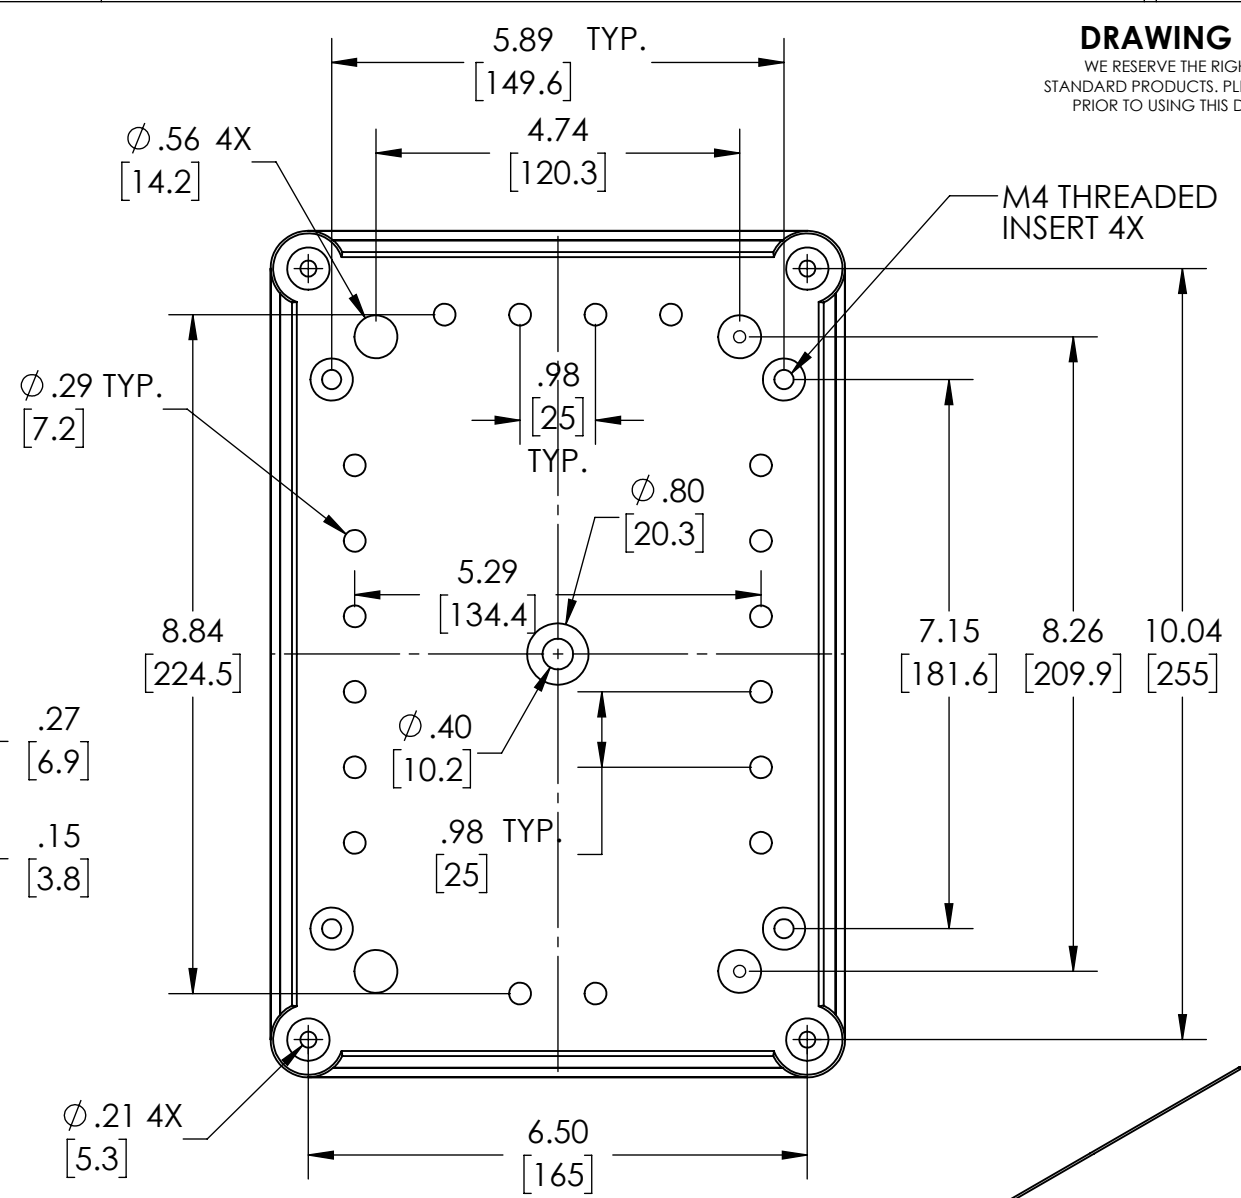

PART NAME

NEMA 4X PLASTIC BOX (PTS SERIES)

PART No.

PTS-25340 & PTS-25340-C

REVISION DATE

4-22-16

**DRAWING FOR REFERENCE**  
WE RESERVE THE RIGHT TO MAKE CHANGES TO OUR STANDARD PRODUCTS. PLEASE CONSULT WITH BUD INDUSTRIES PRIOR TO USING THIS DRAWING FOR DESIGN PURPOSE.

- NOTES:
- 1- MATERIAL: BODY - POLYCARBONATE WITH 10% FIBERGLASS  
COVER - POLYCARBONATE
  - 2- COLOR: NO SUFFIX - GRAY BODY & GRAY COVER  
(-C) SUFFIX - GRAY BODY & CLEAR COVER
  - 3- COVER ATTACHES WITH NON-METALLIC CAPTIVE SCREWS  
(ITEMS NOT SHOWN)
  - 4- SUPPLIED WITH FOUR M4 x 10mm LG. PAN HEAD SCREWS  
(ITEMS NOT SHOWN)
  - 5- DIMENSIONS ARE INCH [MM]
- OPTIONAL ACCESSORIES:  
 STEEL INTERNAL PANEL #PTX-25340  
 PLASTIC INTERNAL PANEL #PTX-25340-P  
 STEEL EXTERNAL BRACKET #NBX-10922  
 PLASTIC EXTERNAL BRACKET #PIX-4117