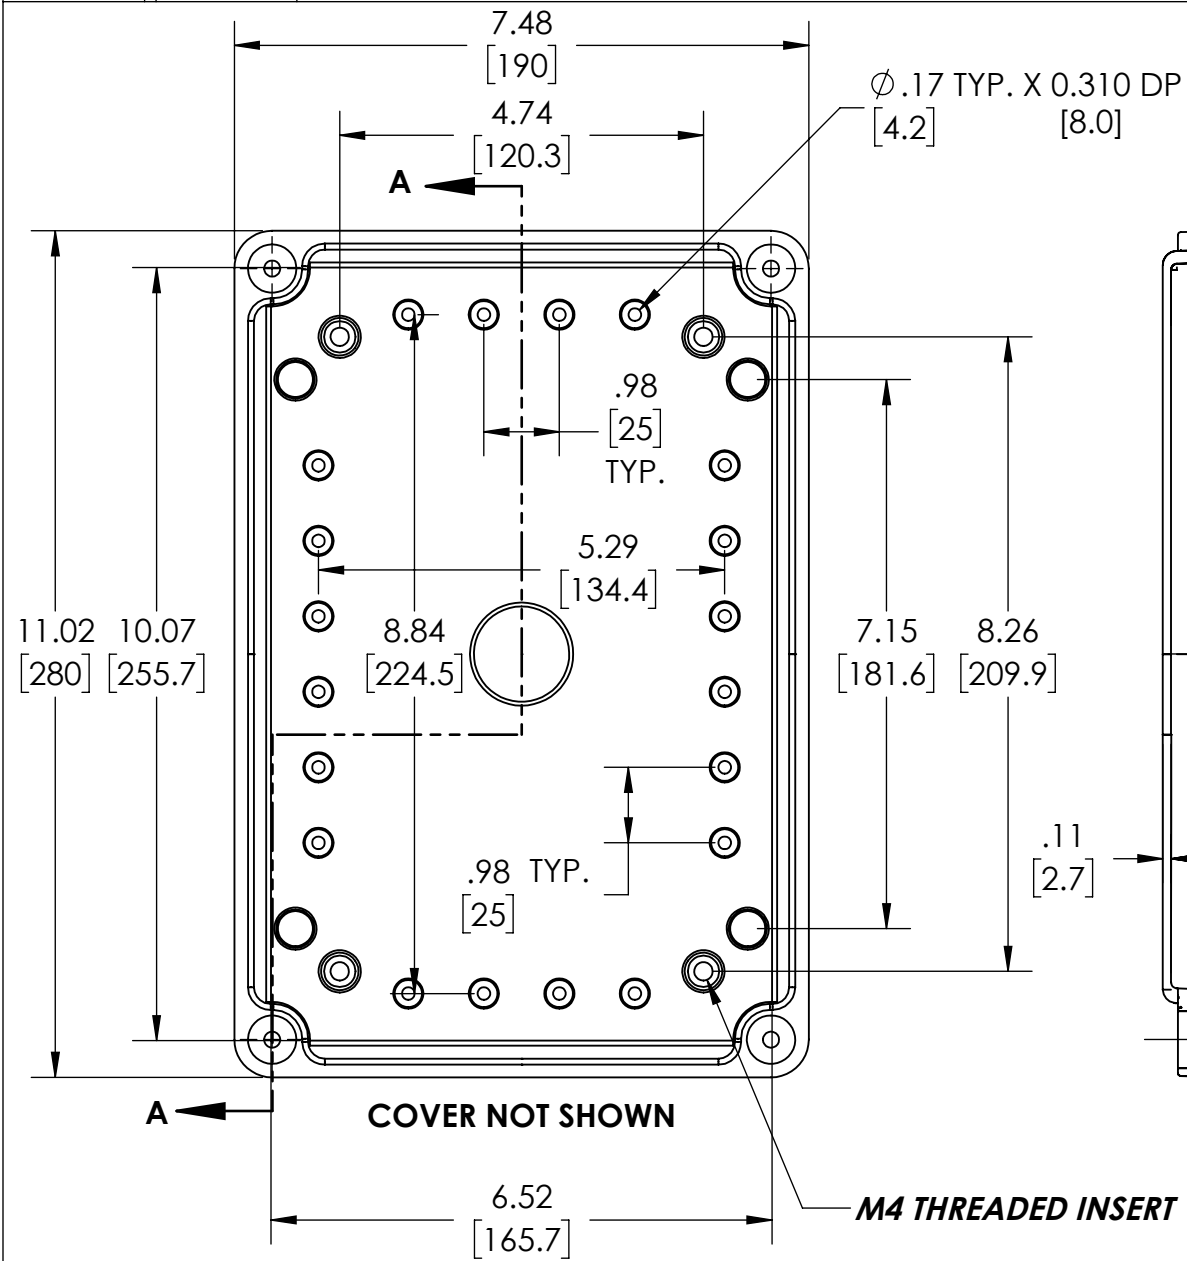

PART NAME

NEMA 4X PLASTIC BOX (PTS SERIES)

PART No.

PTS-25340 & PTS-25340-C

REVISION DATE

4-22-16

**DRAWING FOR REFERENCE**  
WE RESERVE THE RIGHT TO MAKE CHANGES TO OUR STANDARD PRODUCTS. PLEASE CONSULT WITH BUD INDUSTRIES PRIOR TO USING THIS DRAWING FOR DESIGN PURPOSE.

- NOTES:
- 1- MATERIAL: BODY - POLYCARBONATE WITH 10% FIBERGLASS  
COVER - POLYCARBONATE
  - 2- COLOR: NO SUFFIX - GRAY BODY & GRAY COVER  
(-C) SUFFIX - GRAY BODY & CLEAR COVER
  - 3- COVER ATTACHES WITH NON-METALLIC CAPTIVE SCREWS  
(ITEMS NOT SHOWN)
  - 4- SUPPLIED WITH FOUR M4 x 10mm LG. PAN HEAD SCREWS  
(ITEMS NOT SHOWN)
  - 5- DIMENSIONS ARE INCH [MM]
- OPTIONAL ACCESSORIES:  
 STEEL INTERNAL PANEL #PTX-25340  
 PLASTIC INTERNAL PANEL #PTX-25340-P  
 STEEL EXTERNAL BRACKET #NBX-10922  
 PLASTIC EXTERNAL BRACKET #PIX-4117