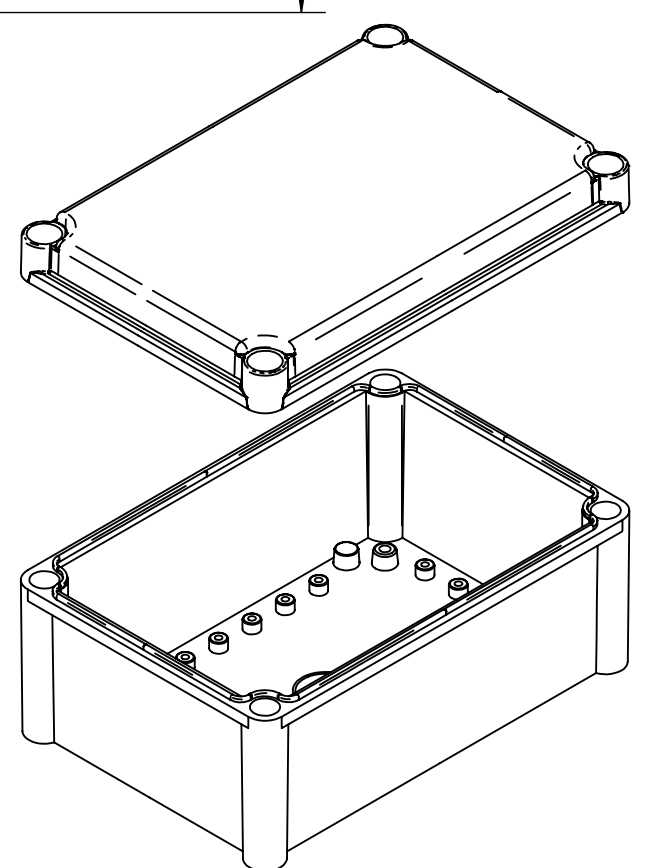

PART NAME

NEMA 4X PLASTIC BOX (PTS SERIES)

PART No.

PTS-25340 & PTS-25340-C

REVISION DATE

4-22-16

**DRAWING FOR REFERENCE**  
WE RESERVE THE RIGHT TO MAKE CHANGES TO OUR STANDARD PRODUCTS. PLEASE CONSULT WITH BUD INDUSTRIES PRIOR TO USING THIS DRAWING FOR DESIGN PURPOSE.

- NOTES:
- 1- MATERIAL: BODY - POLYCARBONATE WITH 10% FIBERGLASS  
COVER - POLYCARBONATE
  - 2- COLOR: NO SUFFIX - GRAY BODY & GRAY COVER  
(-C) SUFFIX - GRAY BODY & CLEAR COVER
  - 3- COVER ATTACHES WITH NON-METALLIC CAPTIVE SCREWS  
(ITEMS NOT SHOWN)
  - 4- SUPPLIED WITH FOUR M4 x 10mm LG. PAN HEAD SCREWS  
(ITEMS NOT SHOWN)
  - 5- DIMENSIONS ARE INCH [MM]
- OPTIONAL ACCESSORIES:  
 STEEL INTERNAL PANEL #PTX-25340  
 PLASTIC INTERNAL PANEL #PTX-25340-P  
 STEEL EXTERNAL BRACKET #NBX-10922  
 PLASTIC EXTERNAL BRACKET #PIX-4117