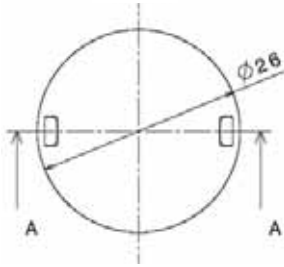

Dialight Corporation

1501 Route 34 South • Farmingdale, NJ 07727 USA
Tel: (1) 732-919-3119 • Fax: (1) 732-751-5778 • www.dialight.com

MDEXLUMADBOGD_C

MECHANICAL DIMENSIONS

PHOTOMETRIC DATA

Dialight reserves the right to make changes at any time in order to supply the best product possible.