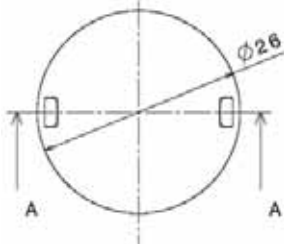

Dialight Corporation

1501 Route 34 South • Farmingdale, NJ 07727 USA
Tel: (1) 732-919-3119 • Fax: (1) 732-751-5778 • www.dialight.com

MDEXLUMADBOGD_C

MECHANICAL DIMENSIONS

PHOTOMETRIC DATA

Dialight reserves the right to make changes at any time in order to supply the best product possible.