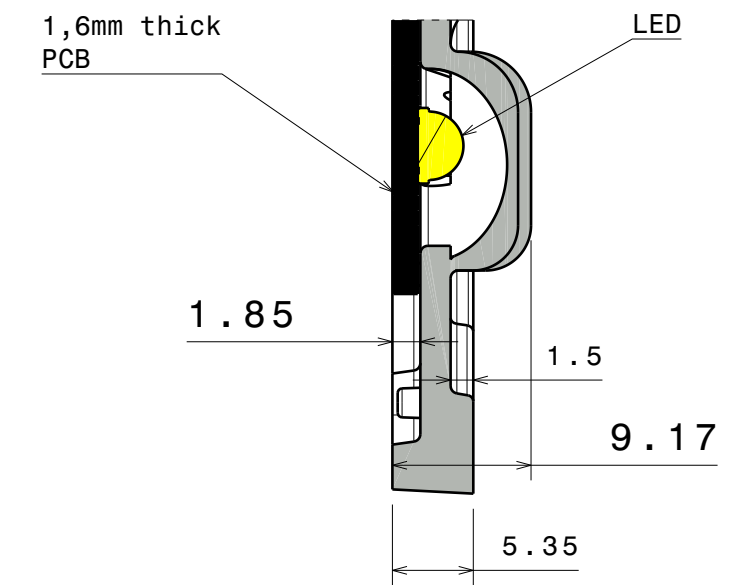

Section view B-B
Scale: 2:1

Section view A-A

INDEX	PART NO	DESCRIPTION	MATERIAL	COLOUR
1	C13363	STRADA-IP-2X6-T2	PMMA	clear

LEDiL LediL Oy
Salorankatu 10
FIN 24240 SALO
Finland

Tolerances if not otherwise shown
According to DIN ISO 2768-1
Linear measures:
Up to 30mm class M, otherwise class C.
According to DIN ISO 2768-2
Form and position: class L

THIRD ANGLE PROJECTION:

This drawing is the property of LEDiL Oy. It may not be reproduced, copied or communicated without a written agreement with LEDiL Oy.

DRAWING TITLE
C13363_STRADA-IP-2X6-T2

SIZE	PART NUMBER
A3	C13363

SCALE	1:1	WEIGHT	51,1 g	SHEET	1/1
-------	-----	--------	--------	-------	-----