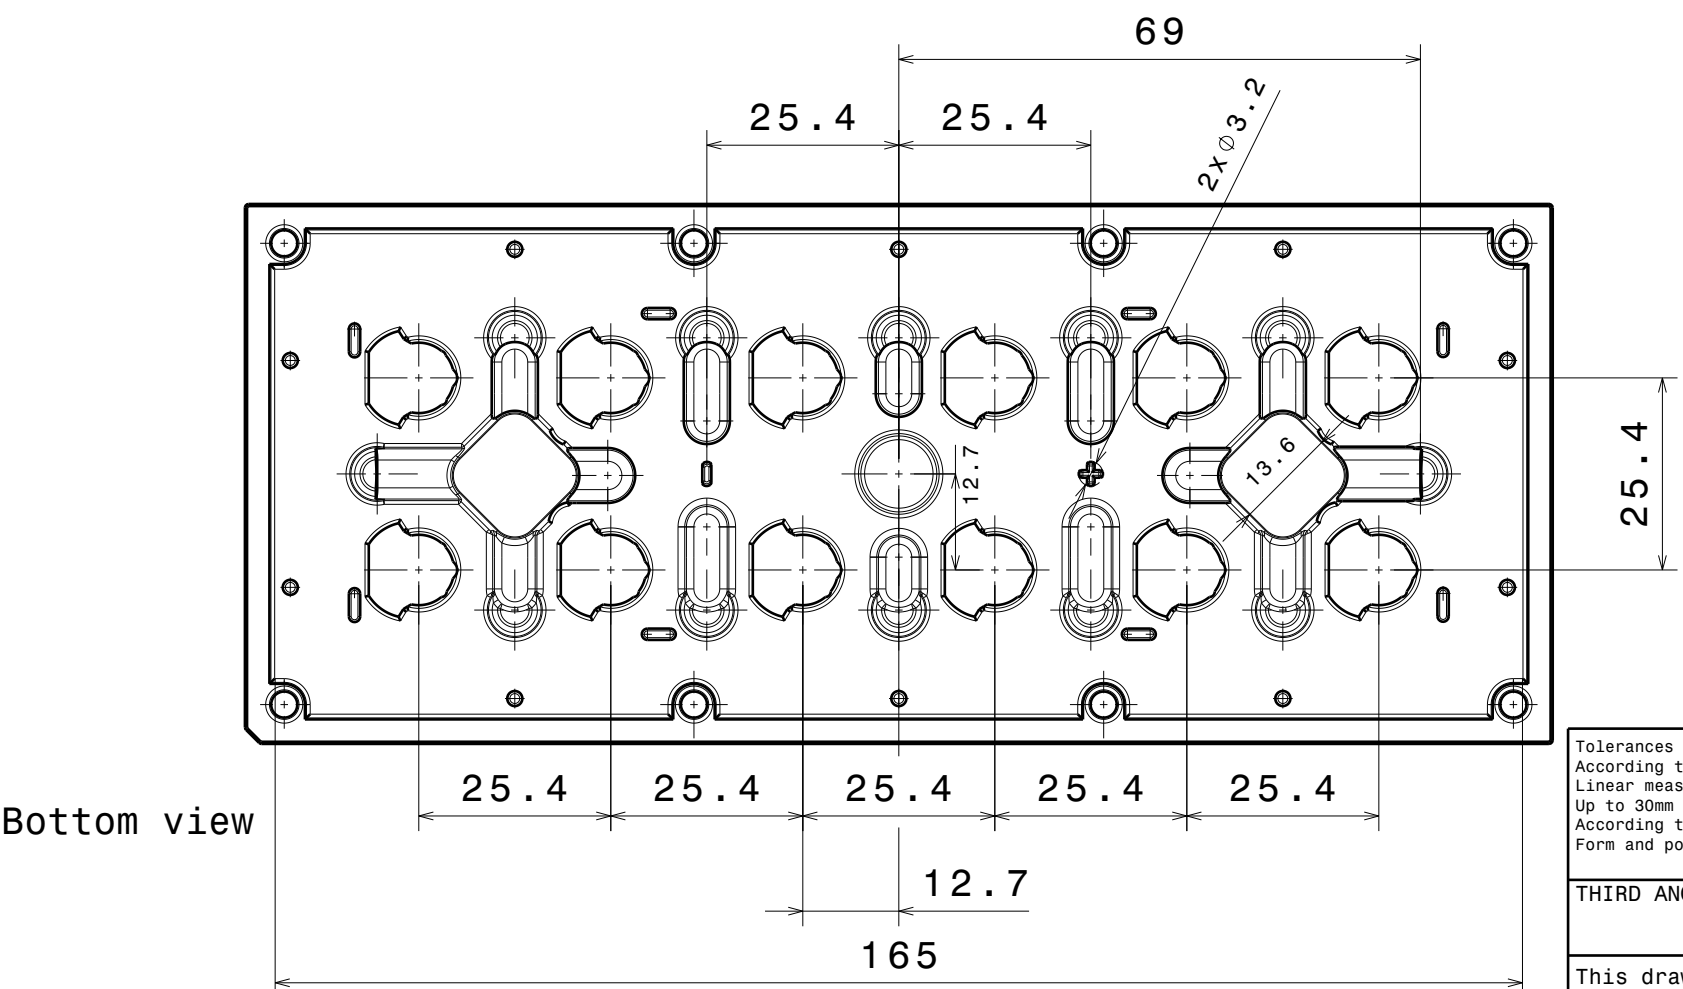

Section view B-B
Scale: 2:1

Section view A-A

INDEX	PART NO	DESCRIPTION	MATERIAL	COLOUR
1	C13363	STRADA-IP-2X6-T2	PMMA	clear

LEDiL LediL Oy
Salorankatu 10
FIN 24240 SALO
Finland

Tolerances if not otherwise shown
According to DIN ISO 2768-1
Linear measures:
Up to 30mm class M, otherwise class C.
According to DIN ISO 2768-2
Form and position: class L

THIRD ANGLE PROJECTION:

This drawing is the property of LEDiL Oy. It may not be reproduced, copied or communicated without a written agreement with LEDiL Oy.

DRAWING TITLE
C13363_STRADA-IP-2X6-T2

SIZE	PART NUMBER
A3	C13363

SCALE	1:1	WEIGHT	51,1 g	SHEET	1/1
-------	-----	--------	--------	-------	-----