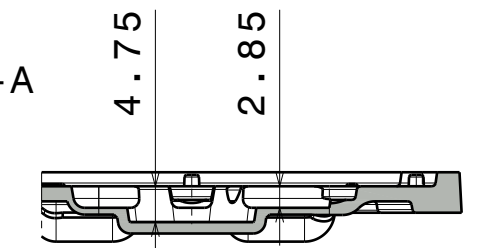

Section view B-B
Scale: 2:1

Section view A-A

INDEX	PART NO	DESCRIPTION	MATERIAL	COLOUR
1	C13363	STRADA-IP-2X6-T2	PMMA	clear

LEDiL LediL Oy
Salorankatu 10
FIN 24240 SALO
Finland

Tolerances if not otherwise shown
According to DIN ISO 2768-1
Linear measures:
Up to 30mm class M, otherwise class C.
According to DIN ISO 2768-2
Form and position: class L

THIRD ANGLE PROJECTION:

This drawing is the property of LEDiL Oy. It may not be reproduced, copied or communicated without a written agreement with LEDiL Oy.

DRAWING TITLE
C13363_STRADA-IP-2X6-T2

SIZE	PART NUMBER
A3	C13363

SCALE	1:1	WEIGHT	51,1 g	SHEET	1/1
-------	-----	--------	--------	-------	-----