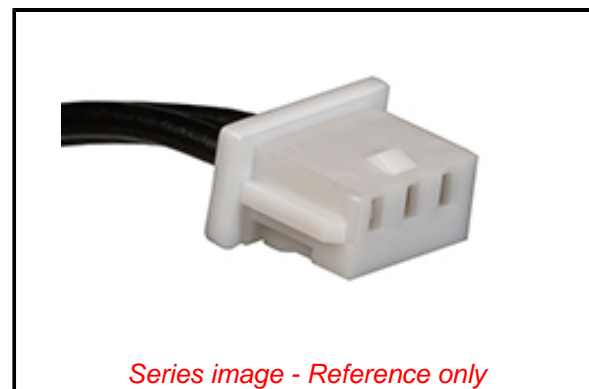

PLEASE CHECK WWW.MOLEX.COM FOR LATEST PART INFORMATION

Part Number: [0151340306](#)
Status: **Active**
Overview: [PicoBlade Connector System](#)
Description: PicoBlade-to-PicoBlade Off-the-Shelf (OTS) Cable Assembly, Single Row, 600.00mm Length, 3 Circuits, Natural

Documents:

[3D Model](#) [RoHS Certificate of Compliance (PDF)](#)
[Drawing (PDF)](#) [Product Literature (PDF)](#)

General

Product Family	Cable Assemblies
Series	15134
Application	Signal, Wire-to-Board, Wire-to-Wire
Assembly Configuration	Dual Ended Connectors
Connector to Connector	PicoBlade-to-PicoBlade
Overmolded	No
Overview	PicoBlade Connector System
Product Literature Order No	987651-6143
Product Name	PicoBlade
Type	Discrete Wire Assembly
UPC	889056870825

Physical

Cable Length	600.00mm
Circuits (Loaded)	3
Color - Resin	Natural
Gender	Female-Female
Lock to Mating Part	Yes
Material - Metal	Phosphor Bronze
Material - Plating Mating	Tin
Material - Plating Termination	Tin
Material - Resin	Polyester
Net Weight	3.000/g
Number of Rows	1
Packaging Type	Bag
Pitch - Mating Interface	1.25mm
Plating min - Mating	0.889µm
Plating min - Termination	0.914µm
Single Ended	No
Termination Interface: Style	Crimp or Compression
Wire Insulation Diameter	0.90mm
Wire Size AWG	28
Wire/Cable Type	UL 1061

Electrical

Current - Maximum per Contact	1.0A
Voltage - Maximum	125V

Material Info

Reference - Drawing Numbers

Sales Drawing	2012341355-000

Series image - Reference only

EU ELV

Not Relevant

EU RoHS

Compliant

REACH SVHC

Not Contained Per -
ED/71/2019 (16 July
2019)

Halogen-Free

Status

Not Low-Halogen

For more information, please visit [Contact US](#)

China ROHS

ELV

RoHS Phthalates

China RoHS

Green Image

Not Relevant

Not Contained

Search Parts in this Series

[15134 Series](#)

Mates With

PicoBlade Header [53261](#) , [53047](#) , [53398](#) ,
[53048](#)
PicoBlade Plug Housing [51047](#)