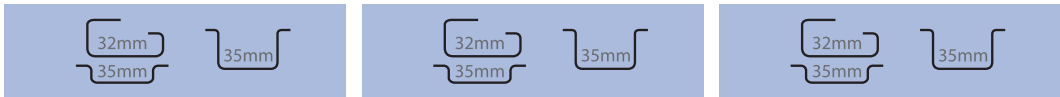

Distribution Block

CMDB blocks are the modified version of CDB terminal blocks without central incoming terminal connections.

	CMDB4/x	CMDB6/x	CMDB10/x
Terminal Width	6 mm	8 mm	10 mm
Height & Width	45 x 43 mm	43 x 47 mm	43 x 47 mm
Stripping Length	9 mm	12 mm	12 mm
Insulation Material	Polyamide 6.6	Polyamide 6.6	Polyamide 6.6
Type of Connection	Screw clamp connection	Screw clamp connection	Screw clamp connection
Approvals			
Wire Range	0.2-4 sq.mm 22-10 AWG	1.5-6 sq.mm 22-8 AWG	1.5-10 sq.mm 22-6 AWG
Voltage Rating	1000 V 600 V	1000 V 600 V	1000 V 600 V
Current Rating	32 A 35 A	41 A 50 A	57 A 65 A
Torque	0.5 Nm 7 lb-in	0.8 Nm 14 lb-in	1.2 Nm 14 lb-in

Other Approvals

Terminal Block

Cat. No.	H x W x L	Outputs	Std. Pk.	Cat. No.	H x W x L	Outputs	Std. Pk.	Cat. No.	H x W x L	Outputs	Std. Pk.
CMDB4/2	45 x 43 x 13.5	4	10	CMDB6/2	43 x 48 x 17.5	4	10	CMDB10/2	43 x 48 x 21.5	4	10
CMDB4/3	45 x 43 x 19.5	6	10	CMDB6/3	43 x 48 x 25.5	6	10	CMDB10/3	43 x 48 x 31.5	6	10
CMDB4/4	45 x 43 x 25.5	8	5	CMDB6/4	43 x 48 x 33.5	8	10	CMDB10/4	43 x 48 x 41.5	8	10
CMDB4/10	45 x 43 x 61.5	20	5	CMDB6/10	43 x 48 x 81.5	20	5	CMDB10/10	43 x 48 x 101.5	20	5

Cat. No.	Std. Pk.	Cat. No.	Std. Pk.	Cat. No.	Std. Pk.
CA702	50	CA702	50	CA702	50
CA802	50	CA802	50	CA802	50

DIN Rail for ordering information refer to pages 90-91

End Stop for ordering information refer to page 92

	CA702	50	CA702	50	CA702	50
	CA802	50	CA802	50	CA802	50

Marking Tags

MT6	100	MT8	100	MT10	100

Warning Label

SWL6	100

COLOR BLOCKS
(other than standard grey)

When ordering please add color suffix to Cat. No.

Example for color Red: **Cat.No./R**

Color	Ordering Suffix	
Red	R	
Yellow	Y	
Blue	BU	
Green	G	
Consult Altech for availability:		
Orange	O	
Beige	BG	
Dark Brown	DB	
Black	BL	
White	W