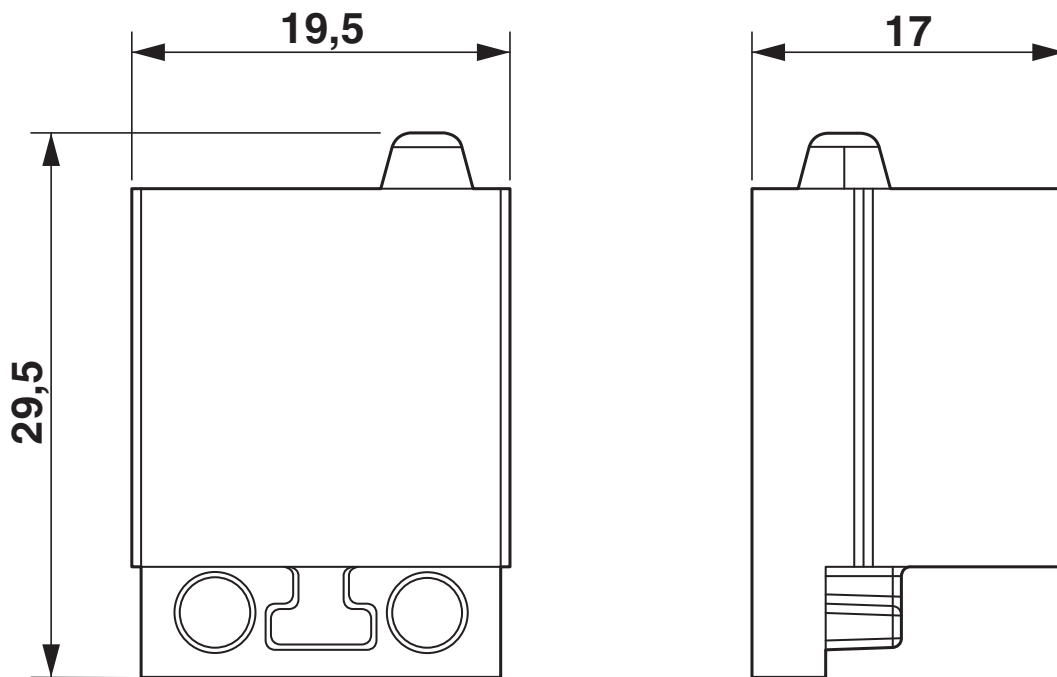

# Blind sleeve - CES-STPG-GY - 0801715

Dimensioned drawing

Dimensional drawing

---

© Phoenix Contact 2012 - all rights reserved  
<http://www.phoenixcontact.com>