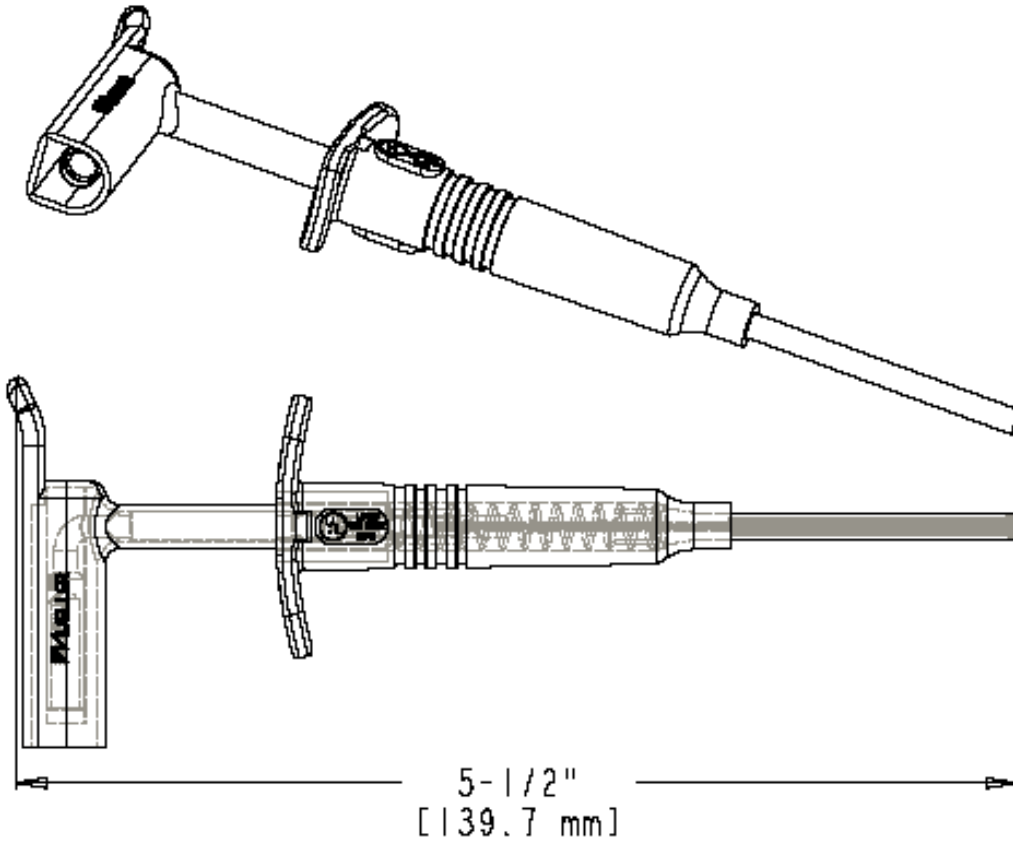

**Part Number:** BU-20432- \*  
**Description:** Right Angle Insulated Plunger Clamp Clip  
3507

- Right Angle Insulated Plunger Clamp Clip
- Compatible with all shrouded, unshrouded, or retractable 0.16" (4 mm) banana plugs
- Material: Housing: nylon; Contact: nickel-plated beryllium copper
- Length: 5.50" (139.7 mm)
- \*Std. Colors: -0 Black, -2 Red, -4 Yellow, -6 Blue
- Rating: 1000V, 1 Amps, IEC 1010 Compliant
- RoHS Compliant