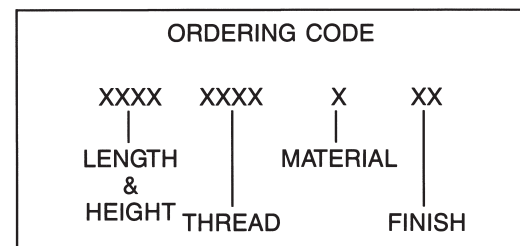

95 Silvermine Road, Seymour, Ct. 06483 Phone: 203-888-2133 Fax: 203-888-9860
e-mail : info@rafhdwe.com Web: www.rafhdwe.com