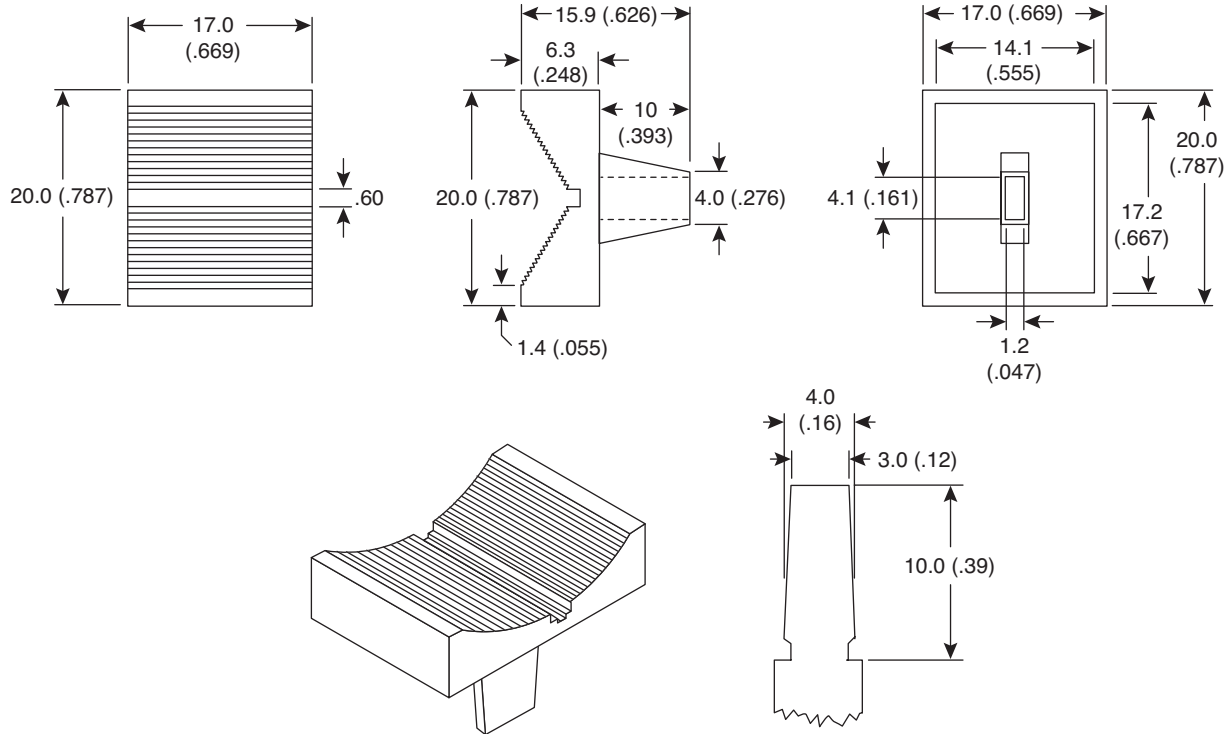

Date Last Revised: 1-20-05

DIMENSIONS: mm (In.)

SPECIFICATIONS	
Type:	High Visibility Color Slide
Material:	ABS Plastic
Width:	.68"
Height:	.63"
Lenght:	.79"
Color:	Orange w/ white indicator (450-3050)
	Black w/ white indicator (450-3051)
	Gray w/ black indicator (450-3052)