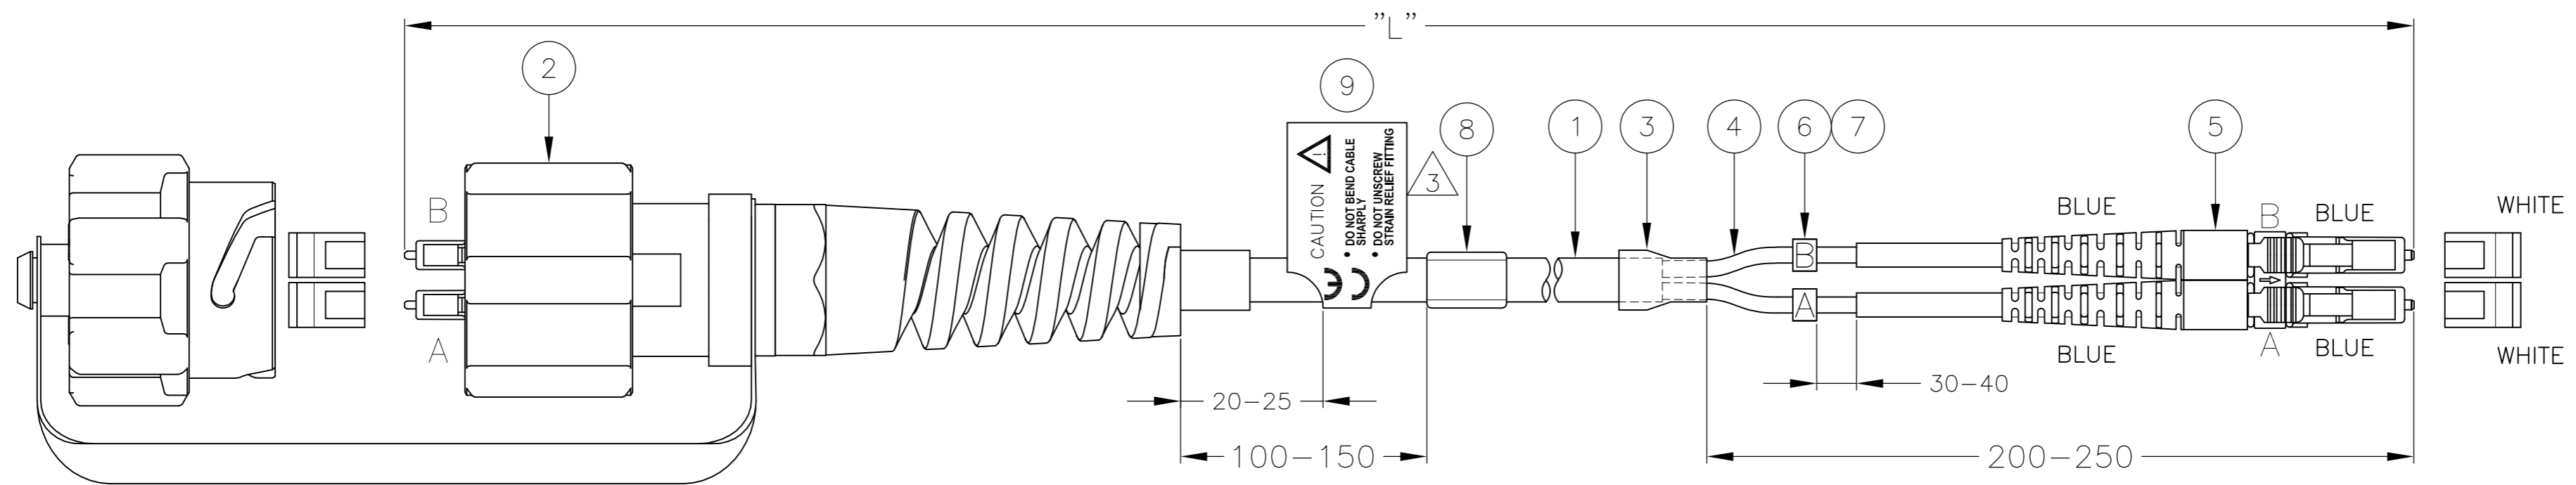

THIS DRAWING IS UNPUBLISHED. RELEASED FOR PUBLICATION
© COPYRIGHT - By - ALL RIGHTS RESERVED.

REVISIONS				
P	LTR	DESCRIPTION	DATE	APVD
D2		ADD DASH NUMBER	27JUN2017	P.Z R.S

FIBER CONNECTIVITY	
ODVA	LC/DPX
A	A
B	B

PART NUMBER	"L" (METER)		MAXIMUM Δ ATTENUATION (dB)
	MIN	MAX	
2061348-2	1.85	2.15	0.30
2061348-5	4.85	5.15	0.30
1-2061348-0	9.85	10.15	0.30
1-2061348-5	14.80	15.20	0.31
2-2061348-0	19.80	20.20	0.31
3-2061348-0	29.50	30.50	0.31
3-2061348-5	34.50	35.50	0.32
4-2061348-5	44.50	45.50	0.33
5-2061348-0	49.50	50.50	0.33
6-2061348-0	59.00	61.00	0.34
7-2061348-0	69.00	71.00	0.34
7-2061348-5	74.00	76.00	0.34
8-2061348-0	79.00	81.00	0.35
8-2061348-5	84.00	86.00	0.35
9-2061348-0	89.00	91.00	0.35
9-2061348-9	99.00	101.00	0.35
8-2061348-1	118.8	121.2	0.36
8-2061348-3	178.0	182.0	0.40
8-2061348-4	247.0	253.0	0.44
8-2061348-2	297.0	303.0	0.45

1. NOTES:
2. 1 MAXIMUM CONNECTOR ATTENUATION IS 0.3 dB PLUS CABLE ATTENUATION OF 0.5 dB/km AT 1310 nm (SEE TABLE)
   - 2 FILLED OUT TEST RESULT SHEET SUPPLIED WITH EACH INDIVIDUALLY PACKED ASSEMBLY
   - 3 INFORMATION ON LABEL SEE DETAIL:
     - BARCODE
     - UNIQUE SERIAL NUMBER
     - ASSEMBLY LENGTH
     - TE CONNECTIVITY PART NUMBER
     - TE CONNECTIVITY ORDER NUMBER
   - 4 CABLE INFORMATION:
     - FIBER CORE DIAMETER: 9/125 μ m
     - OUTER JACKET DIAMETER: 5.5 mm
     - OUTER JACKET COLOUR: BLACK
     - OUTER JACKET MATERIAL: FLAME RETARDANT TPU
   - 5 ENVIRONMENTAL PERFORMANCE -40°C TO +85°C
   - 6 IP67 RATED
   - 7 CABLE, EXTERNAL PLUG COMPONENTS AND CAP ARE UV STABLE