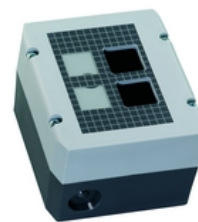

**RAFIX - Insulating housing,  $\varnothing$  22.3 mm, IP65, 2-module, light grey/dark grey**  
**1.20.820.201/0000**

**General information**

Number of cut-outs	2
$\varnothing$	22,3 mm

**Dimensions**

Dimensions	100x115x74 mm
------------	---------------