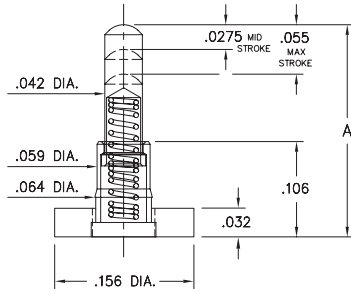

Standard stroke, Surface mount
Packaged on carrier tape.
See chart for tape width and qty. per reel

Basic Part Number	Length A
0910-1	.177
0910-2	.197
0910-3	.217
0910-4	.236

Basic Part Number	Tape Width	Quantity per Reel
0910-1	16mm	1,500
0910-2	24mm	1,100
0910-3	24mm	1,100
0910-4	24mm	1,100

P.C.B. Layout

0990-0

0990-0-50-20-76-14-11-0

Short stroke, Surface mount, Large base

0990-1 ⇨ 4

0990-X-50-20-75-14-11-0

Standard stroke, Surface mount, Large base

Basic Part Number	Length A
0990-1	.177
0990-2	.197
0990-3	.217
0990-4	.236

0997-0 ⇨ 9

0997-X-50-20-75-14-11-0

Standard stroke, Surface mount, Large base, Mid profile

Basic Part Number	Length A
0997-0	.255
0997-1	.275
0997-2	.295
0997-3	.315
0997-4	.335
0997-5	.350
0997-6	.370
0997-7	.390
0997-8	.410
0997-9	.430

Material Specifications:

Sleeve & Plunger Material: Copper Alloy
Spring Material: Beryllium Copper
Sleeve & Plunger Finish: 20 μ" Gold over Nickel
Spring Finish: 10 μ" Gold over Nickel
Dimensions: Inches
Tolerances On: Lengths: ±.006
 Diameters: ±.002
 Angles: ±2°