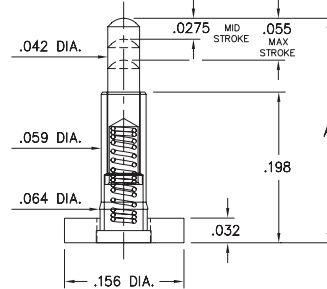

Standard stroke, Surface mount
Packaged on carrier tape.
See chart for tape width and qty. per reel

Basic Part Number	Length A
0910-1	.177
0910-2	.197
0910-3	.217
0910-4	.236

Basic Part Number	Tape Width	Quantity per Reel
0910-1	16mm	1,500
0910-2	24mm	1,100
0910-3	24mm	1,100
0910-4	24mm	1,100

P.C.B. Layout

0990-0

0990-0-50-20-76-14-11-0

Short stroke, Surface mount, Large base

0990-1 ⇨ 4

0990-X-50-20-75-14-11-0

Standard stroke, Surface mount, Large base

Basic Part Number	Length A
0990-1	.177
0990-2	.197
0990-3	.217
0990-4	.236

0997-0 ⇨ 9

0997-X-50-20-75-14-11-0

Standard stroke, Surface mount, Large base, Mid profile

Basic Part Number	Length A
0997-0	.255
0997-1	.275
0997-2	.295
0997-3	.315
0997-4	.335
0997-5	.350
0997-6	.370
0997-7	.390
0997-8	.410
0997-9	.430

Material Specifications:

Sleeve & Plunger Material: Copper Alloy
Spring Material: Beryllium Copper
Sleeve & Plunger Finish: 20 μ" Gold over Nickel
Spring Finish: 10 μ" Gold over Nickel
Dimensions: Inches
Tolerances On: Lengths: ±.006
 Diameters: ±.002
 Angles: ±2°