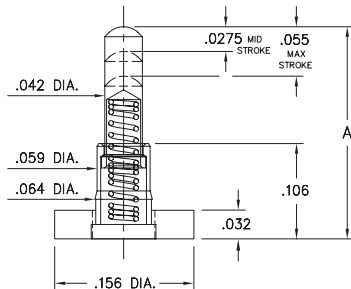

Standard stroke, Surface mount
Packaged on carrier tape.
See chart for tape width and qty. per reel

Basic Part Number	Length A
0910-1	.177
0910-2	.197
0910-3	.217
0910-4	.236

Basic Part Number	Tape Width	Quantity per Reel
0910-1	16mm	1,500
0910-2	24mm	1,100
0910-3	24mm	1,100
0910-4	24mm	1,100

P.C.B. Layout

0990-0

0990-0-50-20-76-14-11-0

Short stroke, Surface mount, Large base

0990-1 ⇨ 4

0990-X-50-20-75-14-11-0

Standard stroke, Surface mount, Large base

Basic Part Number	Length A
0990-1	.177
0990-2	.197
0990-3	.217
0990-4	.236

0997-0 ⇨ 9

0997-X-50-20-75-14-11-0

Standard stroke, Surface mount, Large base, Mid profile

Basic Part Number	Length A
0997-0	.255
0997-1	.275
0997-2	.295
0997-3	.315
0997-4	.335
0997-5	.350
0997-6	.370
0997-7	.390
0997-8	.410
0997-9	.430

Material Specifications:

Sleeve & Plunger Material: Copper Alloy
Spring Material: Beryllium Copper
Sleeve & Plunger Finish: 20 μ" Gold over Nickel
Spring Finish: 10 μ" Gold over Nickel
Dimensions: Inches
Tolerances On: Lengths: ±.006
 Diameters: ±.002
 Angles: ±2°