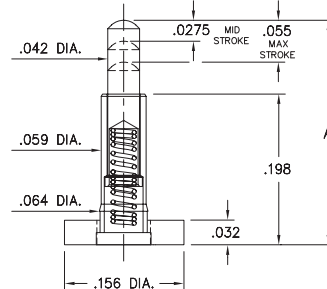

Standard stroke, Surface mount
Packaged on carrier tape.
See chart for tape width and qty. per reel

Basic Part Number	Length A
0910-1	.177
0910-2	.197
0910-3	.217
0910-4	.236

Basic Part Number	Tape Width	Quantity per Reel
0910-1	16mm	1,500
0910-2	24mm	1,100
0910-3	24mm	1,100
0910-4	24mm	1,100

P.C.B. Layout

0990-0

0990-0-50-20-76-14-11-0

Short stroke, Surface mount, Large base

0990-1 ⇨ 4

0990-X-50-20-75-14-11-0

Standard stroke, Surface mount, Large base

Basic Part Number	Length A
0990-1	.177
0990-2	.197
0990-3	.217
0990-4	.236

0997-0 ⇨ 9

0997-X-50-20-75-14-11-0

Standard stroke, Surface mount, Large base, Mid profile

Basic Part Number	Length A
0997-0	.255
0997-1	.275
0997-2	.295
0997-3	.315
0997-4	.335
0997-5	.350
0997-6	.370
0997-7	.390
0997-8	.410
0997-9	.430

Material Specifications:

Sleeve & Plunger Material: Copper Alloy
Spring Material: Beryllium Copper
Sleeve & Plunger Finish: 20 μ" Gold over Nickel
Spring Finish: 10 μ" Gold over Nickel
Dimensions: Inches
Tolerances On: Lengths: ±.006
 Diameters: ±.002
 Angles: ±2°