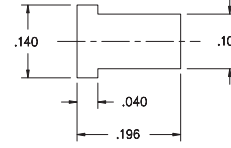

Standard stroke, Surface mount
Packaged on carrier tape.
See chart for tape width and qty. per reel

Basic Part Number	Length A
0910-1	.177
0910-2	.197
0910-3	.217
0910-4	.236

Basic Part Number	Tape Width	Quantity per Reel
0910-1	16mm	1,500
0910-2	24mm	1,100
0910-3	24mm	1,100
0910-4	24mm	1,100

0910-8

0910-8-57-20-76-14-11-0

Short stroke, Surface mount
Packaged on 16mm wide carrier tape:
1,800 parts per 13" reel.

0967

0967-0-15-20-75-14-11-0

Standard stroke, Horizontal surface mount
Also available on 16mm wide carrier tape: 2,200 parts per 13" reel. Order as: 0967-0-58-20-75-14-11-0

P.C.B. Layout

0990-0

0990-0-50-20-76-14-11-0

Short stroke, Surface mount, Large base

0990-1 ⇨ 4

0990-X-50-20-75-14-11-0

Standard stroke, Surface mount, Large base

Basic Part Number	Length A
0990-1	.177
0990-2	.197
0990-3	.217
0990-4	.236

0997-0 ⇨ 9

0997-X-50-20-75-14-11-0

Standard stroke, Surface mount, Large base, Mid profile

Basic Part Number	Length A
0997-0	.255
0997-1	.275
0997-2	.295
0997-3	.315
0997-4	.335
0997-5	.350
0997-6	.370
0997-7	.390
0997-8	.410
0997-9	.430