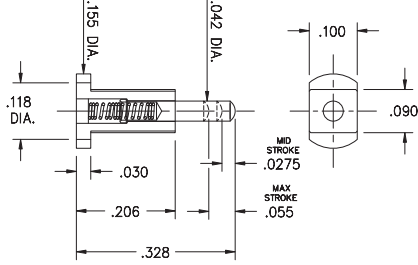

0910-8

0910-8-57-20-76-14-11-0

Short stroke, Surface mount
Packaged on 16mm wide carrier tape:
1,800 parts per 13" reel.

0967

0967-0-15-20-75-14-11-0

Standard stroke, Horizontal surface mount
Also available on 16mm wide carrier tape: 2,200 parts per 13" reel. Order as: 0967-0-58-20-75-14-11-0

P.C.B. Layout

0990-0

0990-0-50-20-76-14-11-0

Short stroke, Surface mount, Large base

0990-1 ⇨ 4

0990-X-50-20-75-14-11-0

Standard stroke, Surface mount, Large base

Basic Part Number	Length A
0990-1	.177
0990-2	.197
0990-3	.217
0990-4	.236

0997-0 ⇨ 9

0997-X-50-20-75-14-11-0

Standard stroke, Surface mount, Large base, Mid profile

Basic Part Number	Length A
0997-0	.255
0997-1	.275
0997-2	.295
0997-3	.315
0997-4	.335
0997-5	.350
0997-6	.370
0997-7	.390
0997-8	.410
0997-9	.430

Material Specifications:

Sleeve & Plunger Material: Copper Alloy
Spring Material: Beryllium Copper
Sleeve & Plunger Finish: 20 μ" Gold over Nickel
Spring Finish: 10 μ" Gold over Nickel
Dimensions: Inches
Tolerances On: Lengths: ±.006
 Diameters: ±.002
 Angles: ±2°