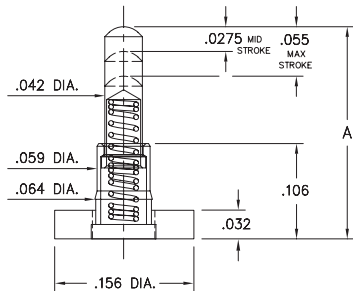

Standard stroke, Surface mount
Packaged on carrier tape.
See chart for tape width and qty. per reel

Basic Part Number	Length A
0910-1	.177
0910-2	.197
0910-3	.217
0910-4	.236

Basic Part Number	Tape Width	Quantity per Reel
0910-1	16mm	1,500
0910-2	24mm	1,100
0910-3	24mm	1,100
0910-4	24mm	1,100

P.C.B. Layout

0990-0

0990-0-50-20-76-14-11-0

Short stroke, Surface mount, Large base

0990-1 ⇨ 4

0990-X-50-20-75-14-11-0

Standard stroke, Surface mount, Large base

Basic Part Number	Length A
0990-1	.177
0990-2	.197
0990-3	.217
0990-4	.236

0997-0 ⇨ 9

0997-X-50-20-75-14-11-0

Standard stroke, Surface mount, Large base, Mid profile

Basic Part Number	Length A
0997-0	.255
0997-1	.275
0997-2	.295
0997-3	.315
0997-4	.335
0997-5	.350
0997-6	.370
0997-7	.390
0997-8	.410
0997-9	.430

Material Specifications:

Sleeve & Plunger Material: Copper Alloy
Spring Material: Beryllium Copper
Sleeve & Plunger Finish: 20 μ" Gold over Nickel
Spring Finish: 10 μ" Gold over Nickel
Dimensions: Inches
Tolerances On: Lengths: ±.006
 Diameters: ±.002
 Angles: ±2°