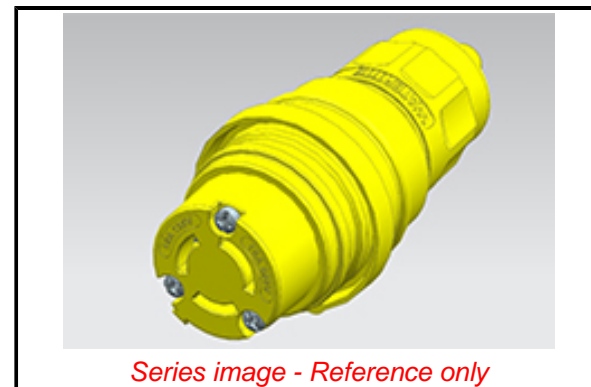

PLEASE CHECK WWW.MOLEX.COM FOR LATEST PART INFORMATION

Part Number: [1301460094](#)
Status: **Active**
Overview: [Watertite Wet-Location Wiring Solutions](#)
Description: Watertite Extreme Connector for Male Receptacle with Locking Blade, 3 Pole/3 Wire, Non-NEMA 15A/125V, 10A/250V, F2, Silicone Husk

Documents:

[Drawing \(PDF\)](#) [Product Literature \(PDF\)](#)
[RoHS Certificate of Compliance \(PDF\)](#)

General

Product Family	Wiring Devices
Series	130146
IP Rating	IP69K
NEMA Configuration	Non-NEMA Locking
Overview	Watertite Wet-Location Wiring Solutions
Product Name	Watertite Extreme
Receptacle Type	Single
Specialty	N/A
Type	Connector
UPC	78678871184

Physical

Cord Grip Body Size	F2 1/2"
Flange	No
Flip Lid	No
Gender	Female
Length	N/A
Locking Blade	Yes
Poles	3-pole/3-wire

Electrical

Cord Type	N/A
Current - Maximum per Contact	10.0A, 15.0A
GFCI	No
Lighted Connector	No
Voltage - Maximum	125V / 250V

Material Info

Engineering Number	25W07MB
--------------------	---------

Reference - Drawing Numbers

Sales Drawing	1301460094-000
---------------	----------------

Series image - Reference only

EU ELV

Not Reviewed